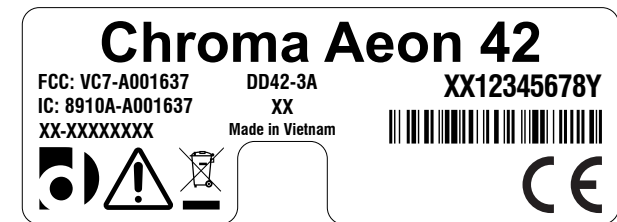

REAR VIEW

TOP

BOTTOM

NOTES

- 1 The artwork is printed via thermal transfer onto a white gloss polyester thermal transfer label with permanent adhesive backing.
- 2 The printed label is applied to the rear of the product as shown.

ARTWORK – Chroma Aeon 42

Title: RATING PLATE LABEL ARTWORK AND LOCATION	
FCC ID: VC7-A001637	Model#: DD42-3A
ISED ID: 8910A-A001637	Displaydata Ltd Unit 12, Headley Park 10, Headley Road East, Woodley, Reading, Berkshire, RG5 4SW UK
Drawn: Dave Jones	
Date: 26/10/2023	