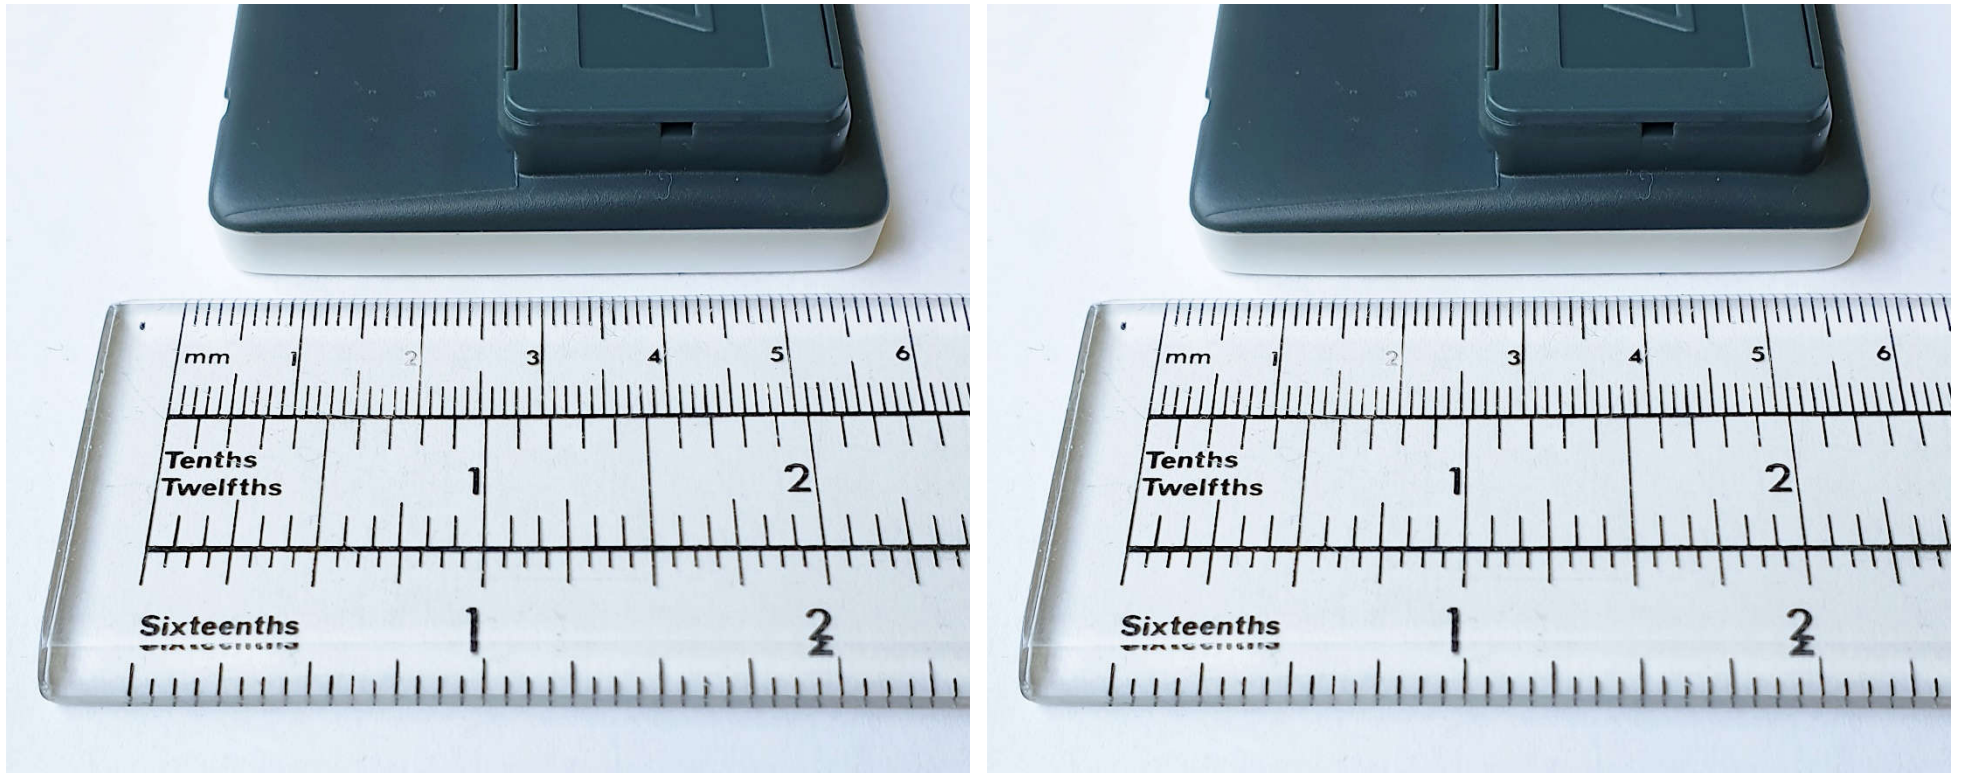

DD37-3A (Chroma 37+) Front View (Left), Rear View (Right)

DD37-3A (Chroma 37+) Top Edge View

DD37-3A (Chroma 37+) Bottom Edge View

DD37-3A (Chroma 37+) Left Hand Edge View (Left), Right Edge View (Right)

DD37-3A (Chroma 37L) Front View (Left), Rear View (Right)

DD37-3A (Chroma 37I) Top Edge View

DD37-3A (Chroma 37I) Bottom Edge View

DD37-3A (Chroma 37L) Left Hand Edge View (Left), Right Edge View (Right)