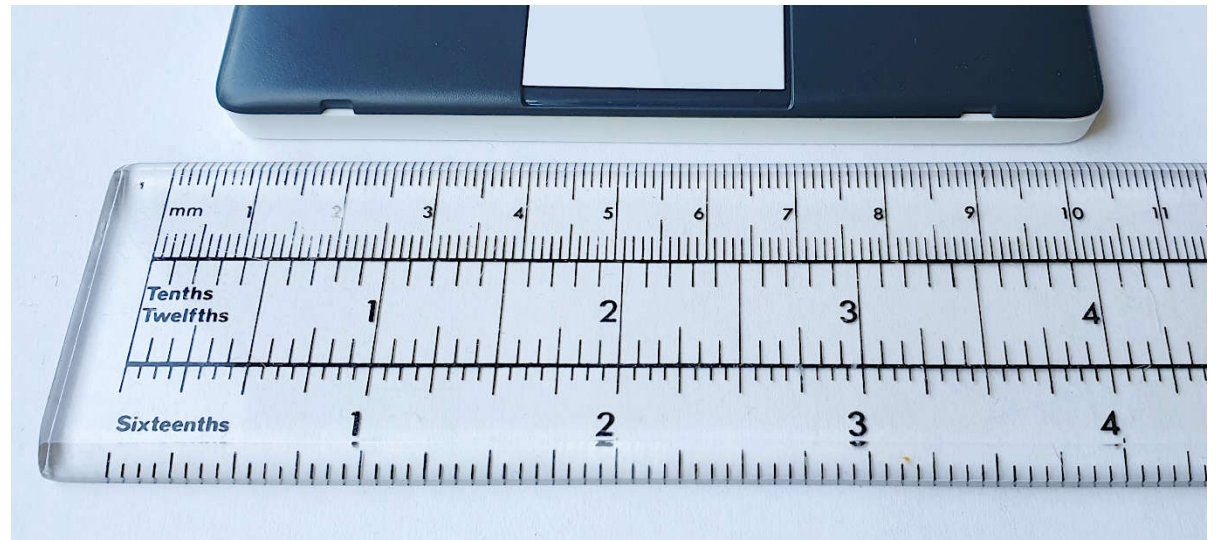

DD37-3A (Chroma 37+) Front View (Left), Rear View (Right)

DD37-3A (Chroma 37+) Top Edge View

DD37-3A (Chroma 37+) Bottom Edge View

DD37-3A (Chroma 37+) Left Hand Edge View (Left), Right Edge View (Right)

DD37-3A (Chroma 37L) Front View (Left), Rear View (Right)

DD37-3A (Chroma 37I) Top Edge View

DD37-3A (Chroma 37I) Bottom Edge View

DD37-3A (Chroma 37L) Left Hand Edge View (Left), Right Edge View (Right)