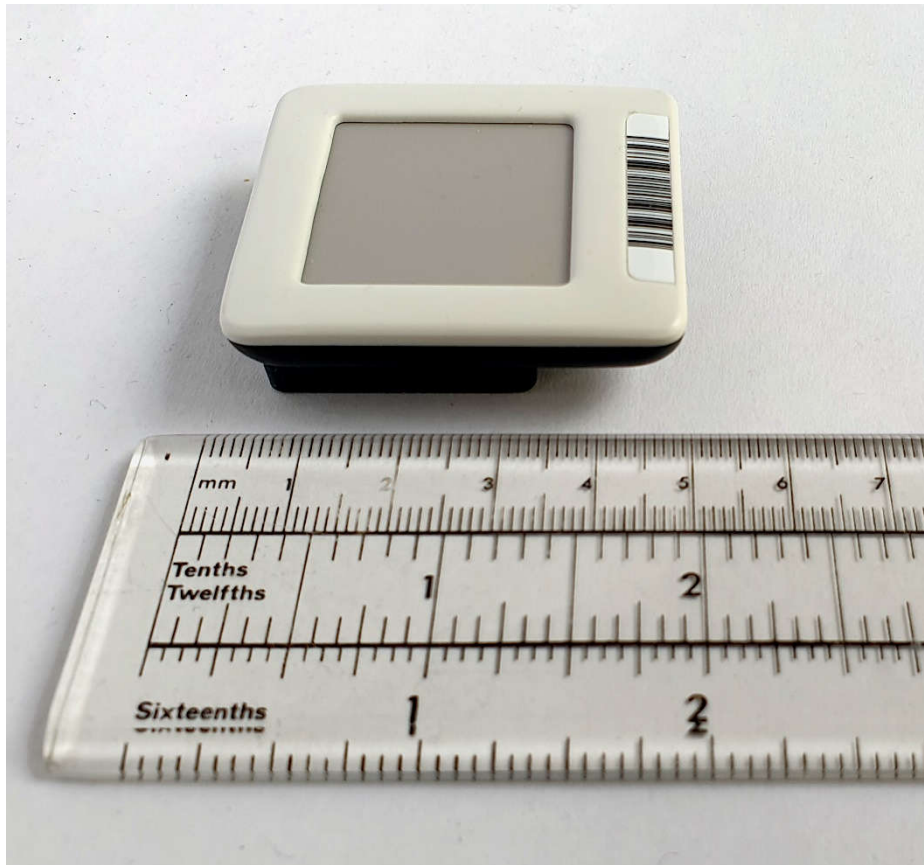

DD16-3A (Chroma 16+) Front View (Left), Rear View (Right)

DD16-3A (Chroma 16+) Top Edge View (Left), Bottom Edge View (Right)

DD16-3A (Chroma 16+) Left Hand Edge View (Left), Right Edge View (Right)

DD16-3A (Chroma 16L) Front View (Left), Rear View (Right)

DD16-3A (Chroma 16L) Top Edge View (Left), Bottom Edge View (Right)

DD16-3A (Chroma 16L) Left Hand Edge View (Left), Right Edge View (Right)