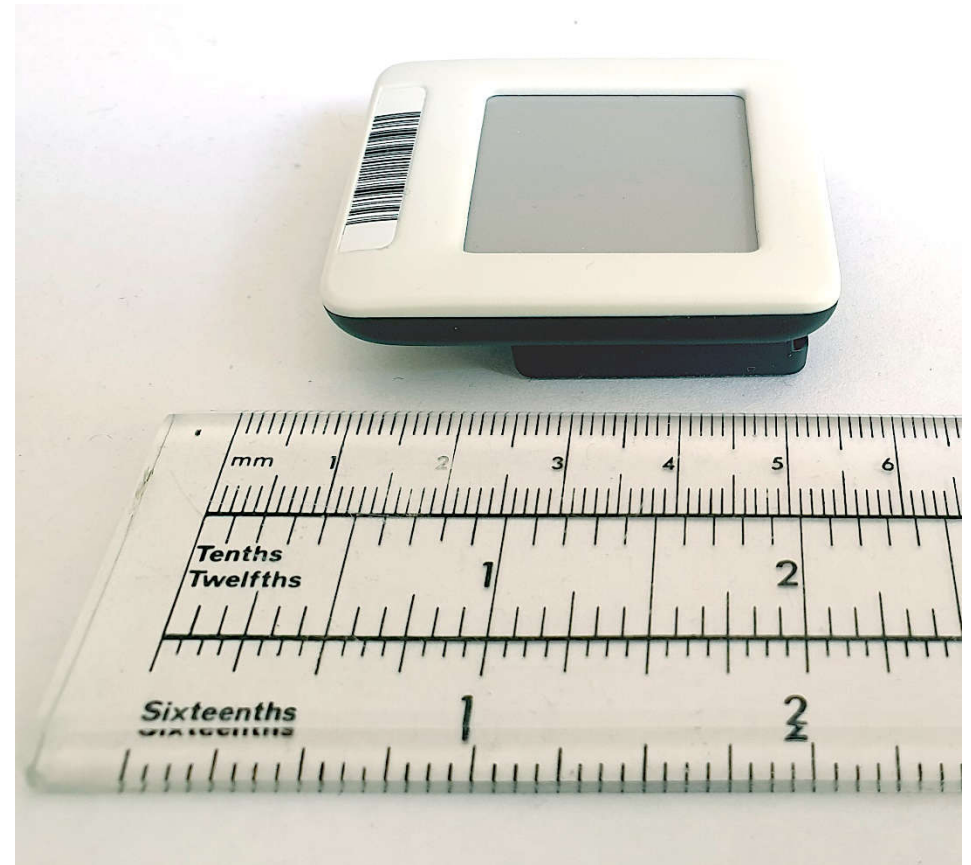

DD16-3A (Chroma 16+) Front View (Left), Rear View (Right)

DD16-3A (Chroma 16+) Top Edge View (Left), Bottom Edge View (Right)

DD16-3A (Chroma 16+) Left Hand Edge View (Left), Right Edge View (Right)

DD16-3A (Chroma 16L) Front View (Left), Rear View (Right)

DD16-3A (Chroma 16L) Top Edge View (Left), Bottom Edge View (Right)

DD16-3A (Chroma 16L) Left Hand Edge View (Left), Right Edge View (Right)