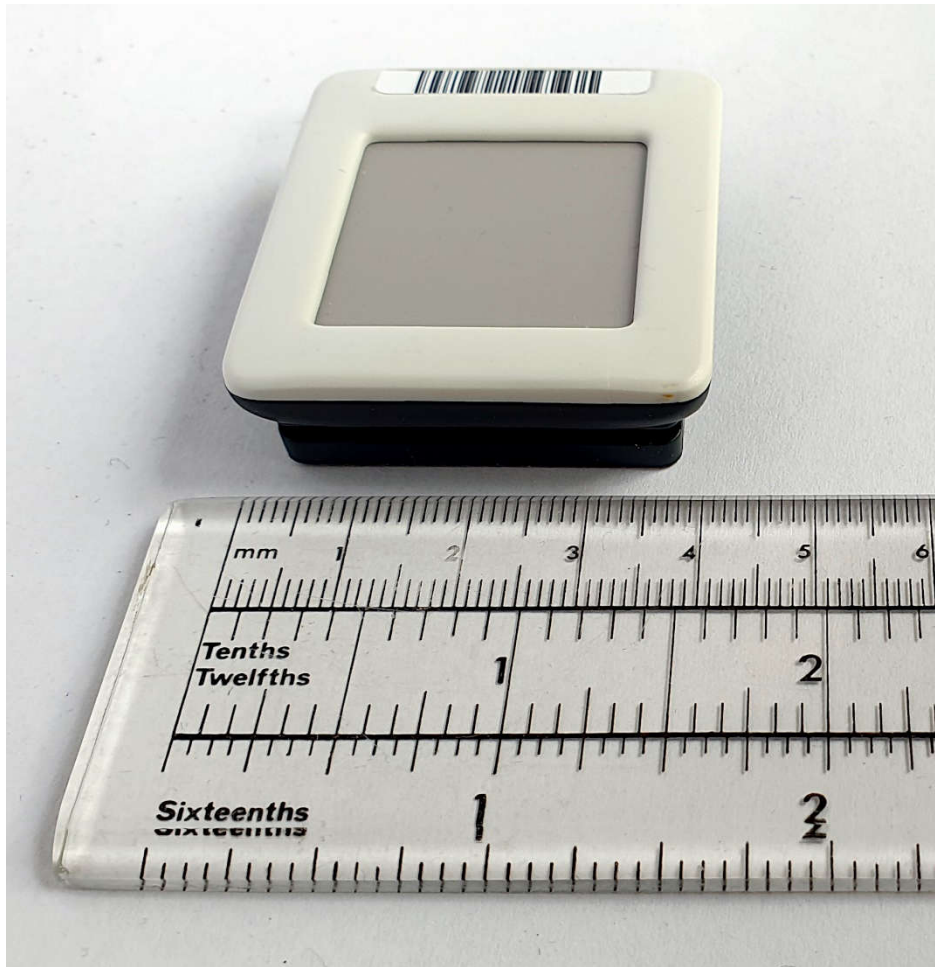

DD16-3A (Chroma 16+) Front View (Left), Rear View (Right)

DD16-3A (Chroma 16+) Top Edge View (Left), Bottom Edge View (Right)

DD16-3A (Chroma 16+) Left Hand Edge View (Left), Right Edge View (Right)

DD16-3A (Chroma 16L) Front View (Left), Rear View (Right)

DD16-3A (Chroma 16L) Top Edge View (Left), Bottom Edge View (Right)

DD16-3A (Chroma 16L) Left Hand Edge View (Left), Right Edge View (Right)