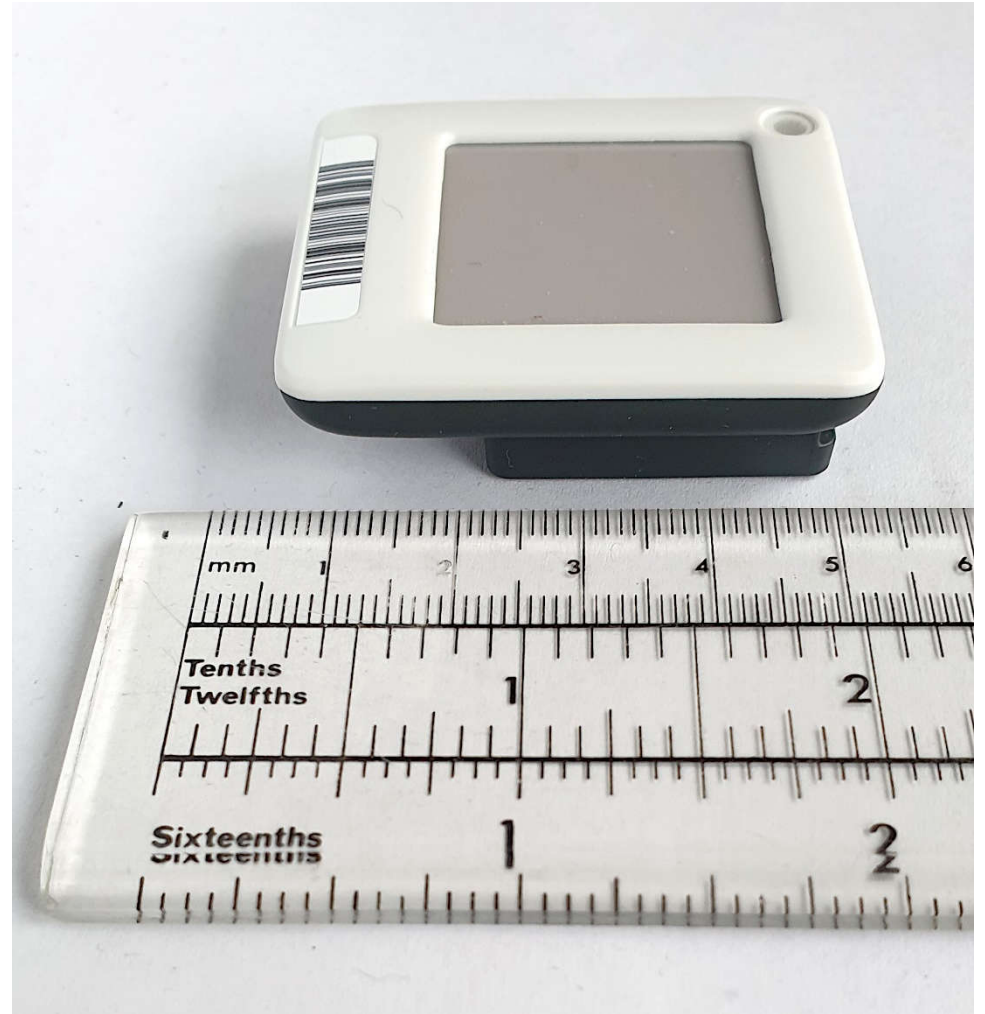

DD16-3A (Chroma 16+) Front View (Left), Rear View (Right)

DD16-3A (Chroma 16+) Top Edge View (Left), Bottom Edge View (Right)

DD16-3A (Chroma 16+) Left Hand Edge View (Left), Right Edge View (Right)

DD16-3A (Chroma 16L) Front View (Left), Rear View (Right)

DD16-3A (Chroma 16L) Top Edge View (Left), Bottom Edge View (Right)

DD16-3A (Chroma 16L) Left Hand Edge View (Left), Right Edge View (Right)