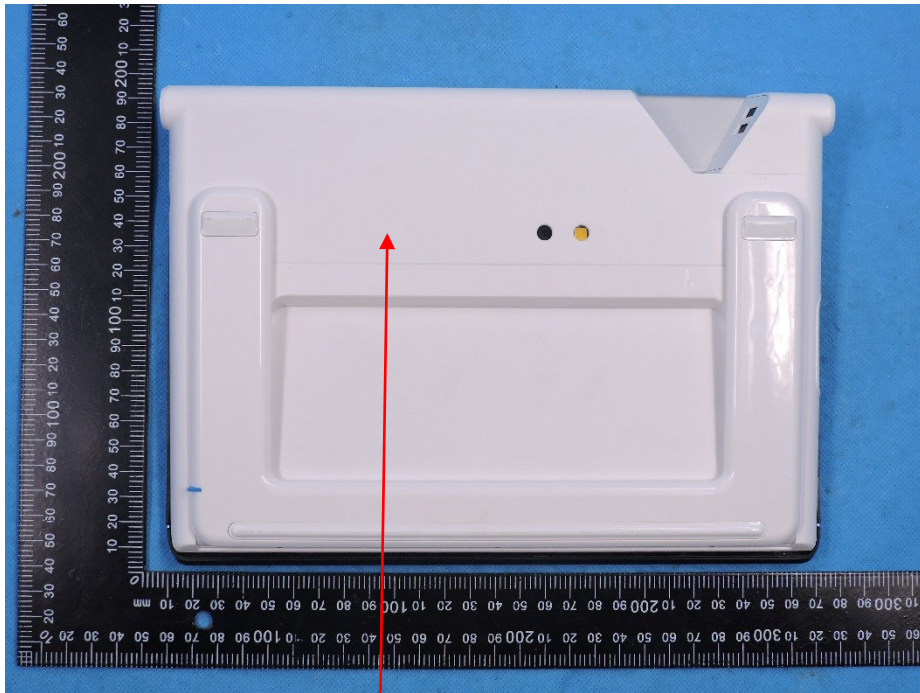

FCC Label

W:15mm

Compact

Model name: Compact 10

FCC ID: VC2-RUBY10

L:45mm

Note: The label is silk-screen on the sample