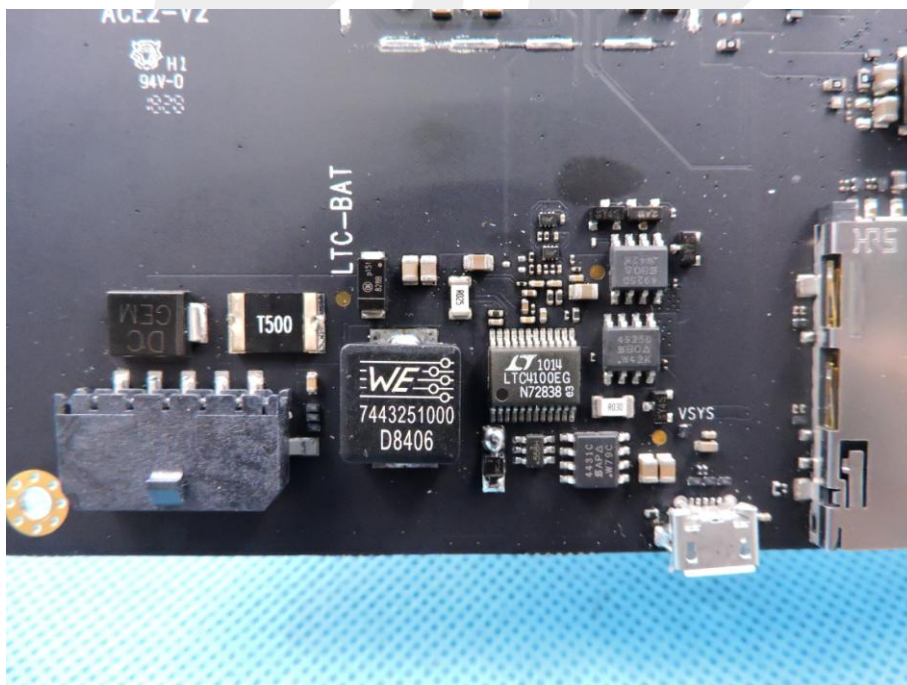

APPENDIX-PHOTOGRAPHS OF EUT CONSTRUCTIONAL DETAILS

FCC ID: VC2-10025

Model Name:10025

Photo 1

Photo 2

Photo 3

Photo 4

Photo 5

Photo 6

Photo 7

Photo 8

Photo 9

Photo 10

Photo 11

Photo 12

Photo 13