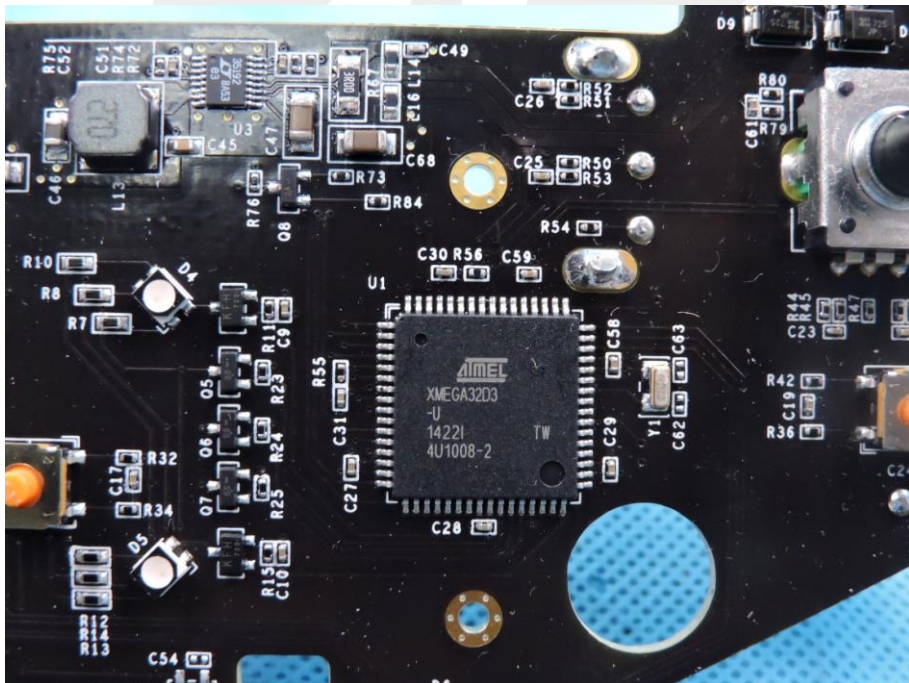

APPENDIX-PHOTOGRAPHS OF EUT CONSTRUCTIONAL DETAILS

FCC ID: VC2-10025

Model Name:10025

Photo 1

Photo 2

Photo 3

Photo 4

Photo 5

Photo 14

Photo 13

Photo 14