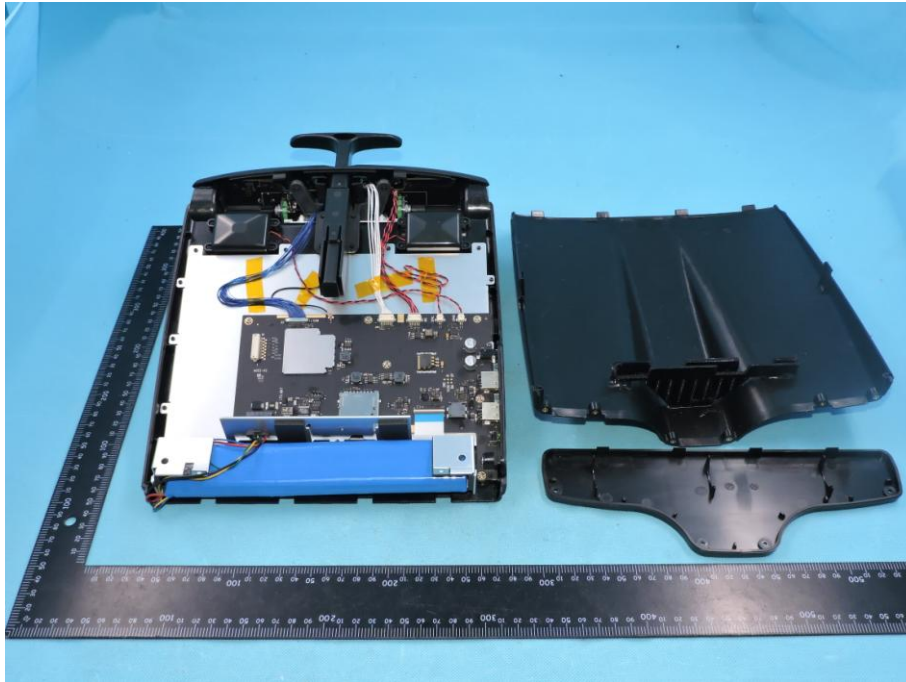

APPENDIX-PHOTOGRAPHS OF EUT CONSTRUCTIONAL DETAILS

FCC ID: VC2-10025

Model Name:10025

Photo 1

Photo 2

Photo 3

Photo 4

Photo 5

Photo 6

Photo 7

Photo 8

Photo 9

Photo 10

Photo 11

Photo 12

Photo 13