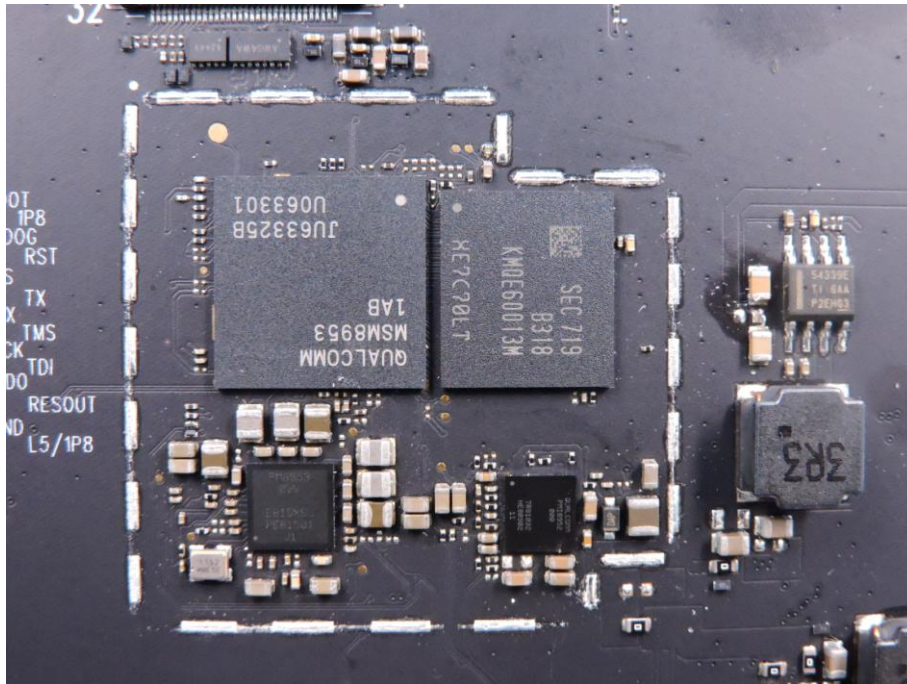

APPENDIX-PHOTOGRAPHS OF EUT CONSTRUCTIONAL DETAILS

FCC ID: VC2-10025

Model Name:10025

Photo 1

Photo 2

Photo 3

Photo 4

Photo 5

Photo 6

Photo 7

Photo 8

Photo 9

Photo 10

Photo 11

Photo 12

Photo 13