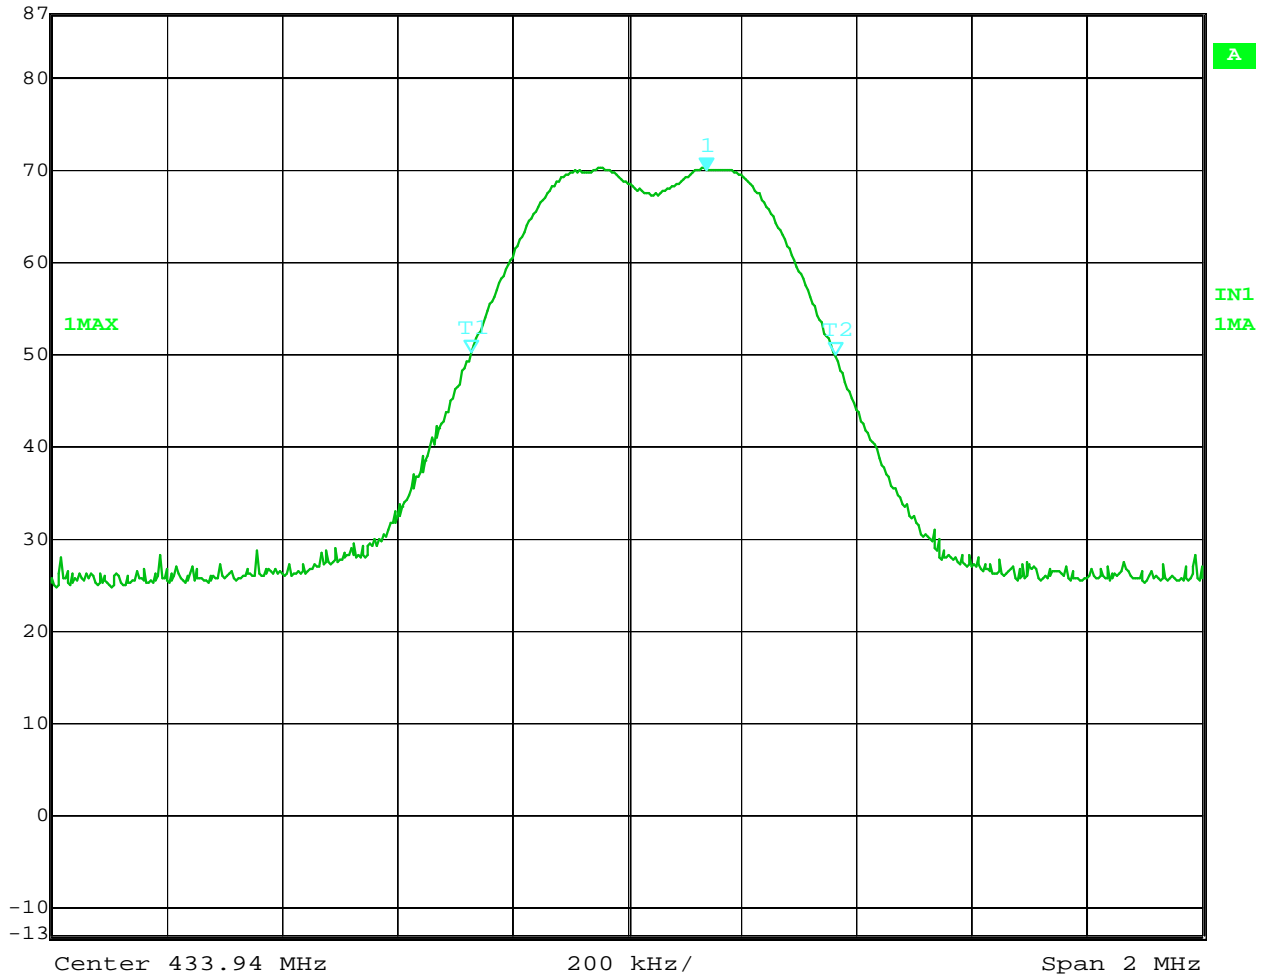

EUT: 434MHz Transmitter

Model No.: Cinetension

Battery Operated: DC 6.0V (2*AAA)

Ref Lvl	Marker 1 [T1 ndB]	RBW	100 kHz	RF Att	10 dB
87 dBV	ndB 20.00 dB	VBW	300 kHz	Unit	dBV
	BW 633.26653307 kHz	SWT	300 ms		