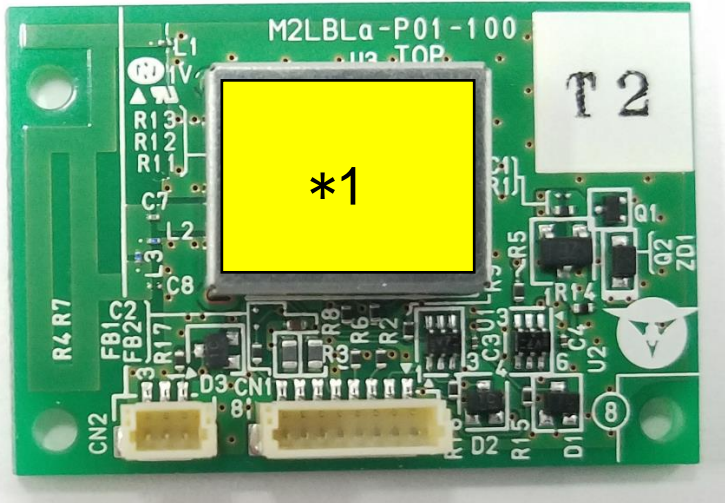

# Model V2HT

## Label information

- Label location

- Label design

Location (\*1)

Unit : mm

XXX-XXXXXX : T.B.D.(Certification number of Japan radio Law)