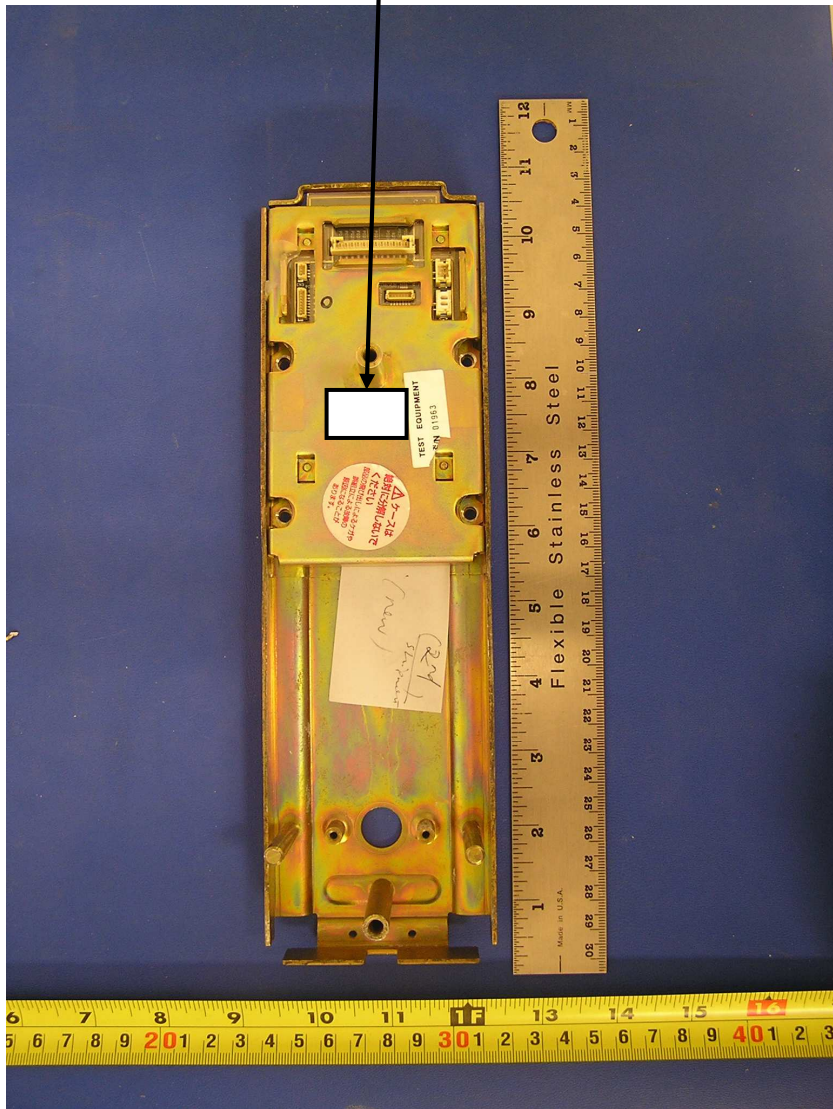

ALVH
Proposed Label Format and location

MIWA LOCK CO.,LTD
Model: ALVH
FCC ID:VBU-ALVH

Label Format for Host Device

Contains FCC ID: VBU-ALVH