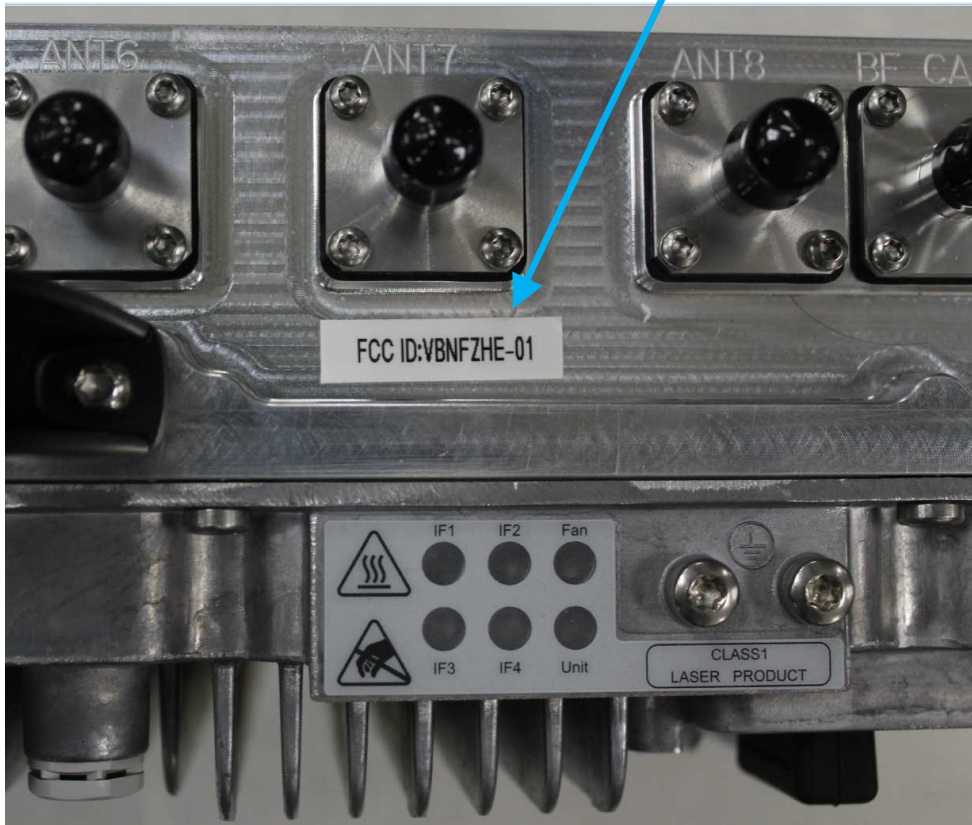

FCC ID Label

Model number location ---086400A for FZHE