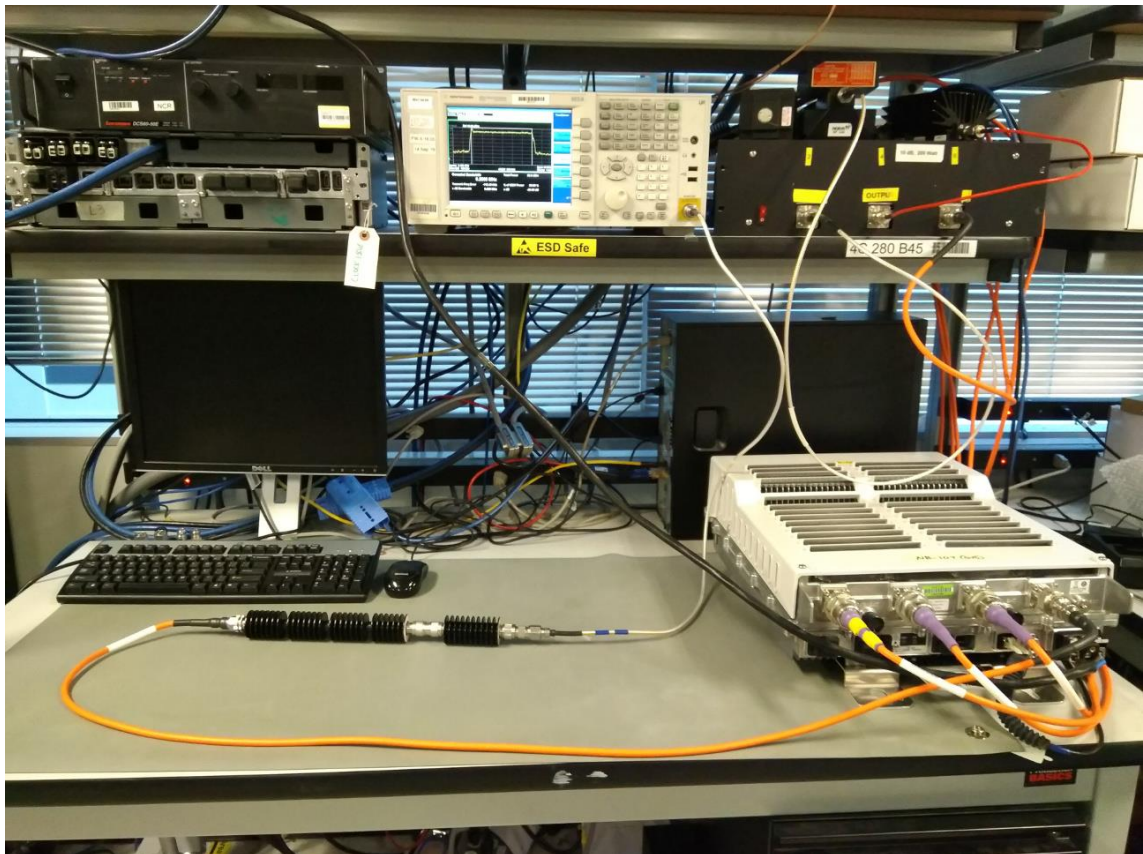

FRIG NB-IoT GB test setup below 10 MHz

FRIG NB-IoT GB test setup 10 MHz-22 GHz