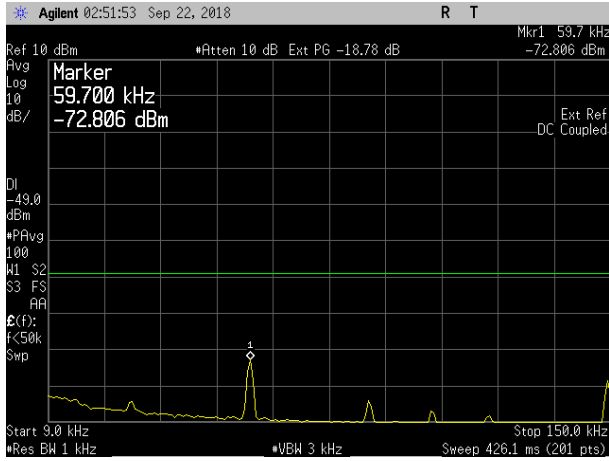

### 20MHz Bottom Channel (2120MHz) NB IoT at lower Guard Band

LTE20 Bottom+NB IoT GB (Upper) 0.009-0.15MHz

LTE20 Bottom+NB IoT GB (Upper) 0.15MHz – 10MHz

LTE20 Bottom+NB IoT GB (Upper) 10-100MHz

LTE20 Bottom+NB IoT GB (Upper) 100MHz – 2090MHz

LTE20 BOTTOM+NB IoT GB (Upper) 2090MHz – 2220MHz

LTE20 BOTTOM+NB IoT GB (Upper) 2220MHz-6000MHz

LTE20 BOTTOM+NB IoT GB (Upper) 6000MHz-10000MHz

LTE20 BOTTOM+NB IoT GB (Upper) 10000-14000MHz

LTE20 BOTTOM+NB IoT GB (Upper) 14000MHz – 18000MHz

LTE20 BOTTOM+NB IoT GB (Upper) 18000MHz – 22000MHz

20MHz Middle Channel (2132.5MHz) NB IoT at lower Guard Band

LTE20 Mid+NB IoT GB (Upper) 0.009-0.15Mhz

LTE20 Mid+NB IoT GB (Upper) 0.15MHz – 10MHz

LTE20 Mid+NB IoT GB (Upper) 10MHz-100MHz