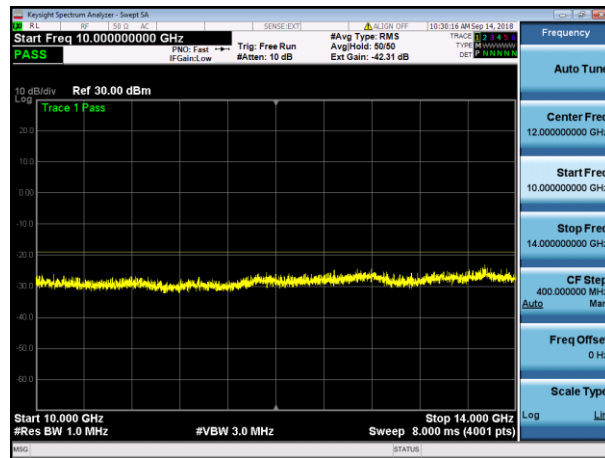

### 20MHz Bottom Channel (2120MHz) NB IoT at lower Guard Band

LTE20 Bottom+NB IoT GB (Upper) 0.009-0.15MHz

LTE20 Bottom+NB IoT GB (Upper) 0.15MHz – 10MHz

LTE20 Bottom+NB IoT GB (Upper) 10-100MHz

LTE20 Bottom+NB IoT GB (Upper) 100MHz – 2090MHz

LTE20 BOTTOM+NB IoT GB (Upper) 2090MHz – 2220MHz

LTE20 BOTTOM+NB IoT GB (Upper) 2220MHz-6000MHz

LTE20 BOTTOM+NB IoT GB (Upper) 6000MHz-10000MHz

LTE20 BOTTOM+NB IoT GB (Upper) 10000-14000MHz

LTE20 BOTTOM+NB IoT GB (Upper) 14000MHz – 18000MHz

LTE20 BOTTOM+NB IoT GB (Upper) 18000MHz – 22000MHz

20MHz Middle Channel (2132.5MHz) NB IoT at lower Guard Band

LTE20 Mid+NB IoT GB (Upper) 0.009-0.15Mhz

LTE20 Mid+NB IoT GB (Upper) 0.15MHz – 10MHz

LTE20 Mid+NB IoT GB (Upper) 10MHz-100MHz