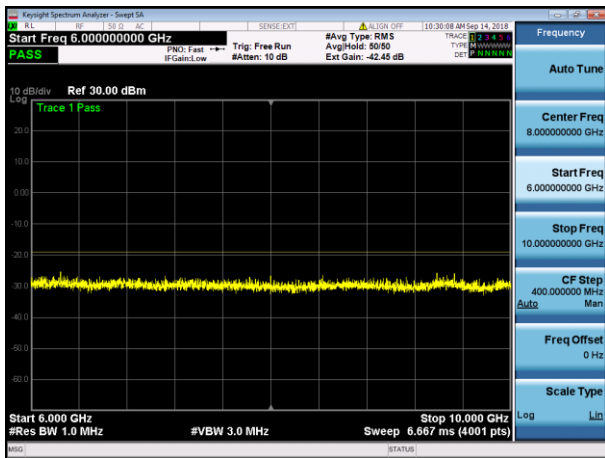

### 20MHz Bottom Channel (2120MHz) NB IoT at lower Guard Band

LTE20 Bottom+NB IoT GB (Upper) 0.009-0.15MHz

LTE20 Bottom+NB IoT GB (Upper) 0.15MHz – 10MHz

LTE20 Bottom+NB IoT GB (Upper) 10-100MHz

LTE20 Bottom+NB IoT GB (Upper) 100MHz – 2090MHz

LTE20 BOTTOM+NB IoT GB (Upper) 2090MHz – 2220MHz

LTE20 BOTTOM+NB IoT GB (Upper) 2220MHz-6000MHz

LTE20 BOTTOM+NB IoT GB (Upper) 6000MHz-10000MHz

LTE20 BOTTOM+NB IoT GB (Upper) 10000-14000MHz

LTE20 BOTTOM+NB IoT GB (Upper) 14000MHz – 18000MHz

LTE20 BOTTOM+NB IoT GB (Upper) 18000MHz – 22000MHz

20MHz Middle Channel (2132.5MHz) NB IoT at lower Guard Band

LTE20 Mid+NB IoT GB (Upper) 0.009-0.15Mhz

LTE20 Mid+NB IoT GB (Upper) 0.15MHz – 10MHz

LTE20 Mid+NB IoT GB (Upper) 10MHz-100MHz