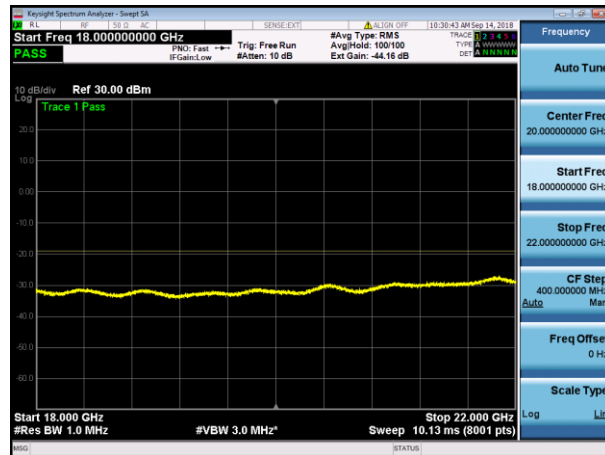

### 20MHz Bottom Channel (2120MHz) NB IoT at lower Guard Band

LTE20 Bottom+NB IoT GB (Upper) 0.009-0.15MHz

LTE20 Bottom+NB IoT GB (Upper) 0.15MHz – 10MHz

LTE20 Bottom+NB IoT GB (Upper) 10-100MHz

LTE20 Bottom+NB IoT GB (Upper) 100MHz – 2090MHz

LTE20 BOTTOM+NB IoT GB (Upper) 2090MHz – 2220MHz

LTE20 BOTTOM+NB IoT GB (Upper) 2220MHz-6000MHz

LTE20 BOTTOM+NB IoT GB (Upper) 6000MHz-10000MHz

LTE20 BOTTOM+NB IoT GB (Upper) 10000-14000MHz

LTE20 BOTTOM+NB IoT GB (Upper) 14000MHz – 18000MHz

LTE20 BOTTOM+NB IoT GB (Upper) 18000MHz – 22000MHz

20MHz Middle Channel (2132.5MHz) NB IoT at lower Guard Band

LTE20 Mid+NB IoT GB (Upper) 0.009-0.15Mhz

LTE20 Mid+NB IoT GB (Upper) 0.15MHz – 10MHz

LTE20 Mid+NB IoT GB (Upper) 10MHz-100MHz