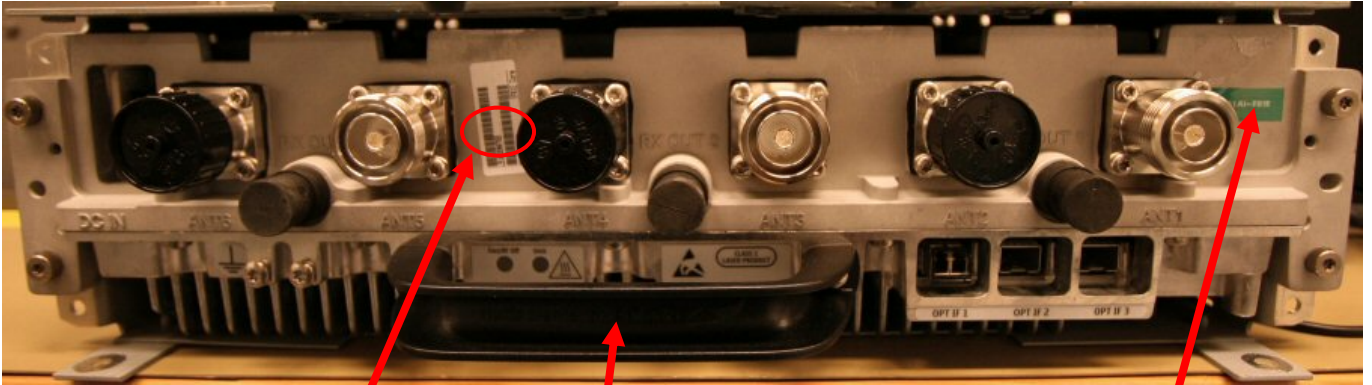

**FRIE:**

Nokia Siemens Networks

Trademark Label located in the handheld

Model number location- 084422A for FRIE

IC Label for FRIE (IC: 661AI-FRIE)

Model number 084422A for FRIE