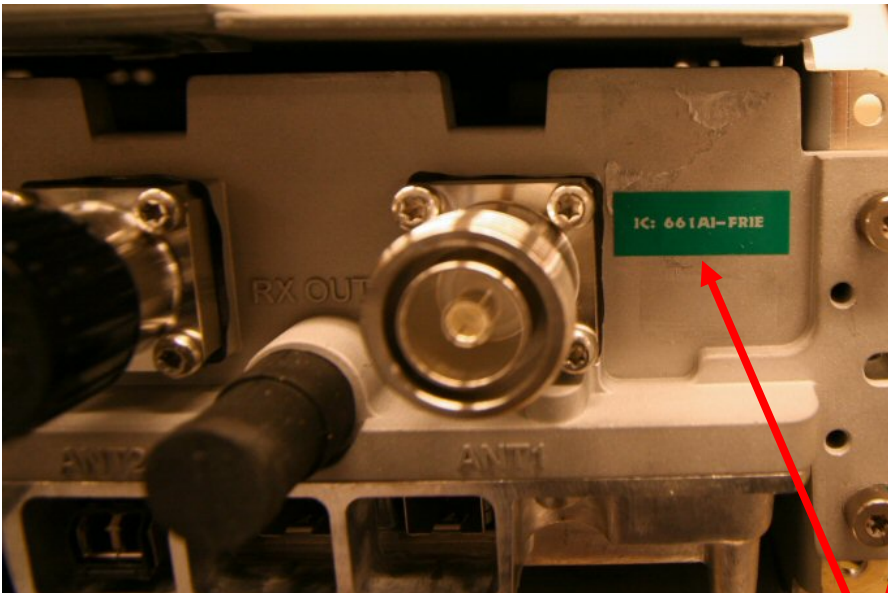

**FRIE:**

Nokia Siemens Networks

Trademark Label located in the handheld

Model number location- 084422A for FRIE

IC Label for FRIE (IC: 661AI-FRIE)

Model number 084422A for FRIE