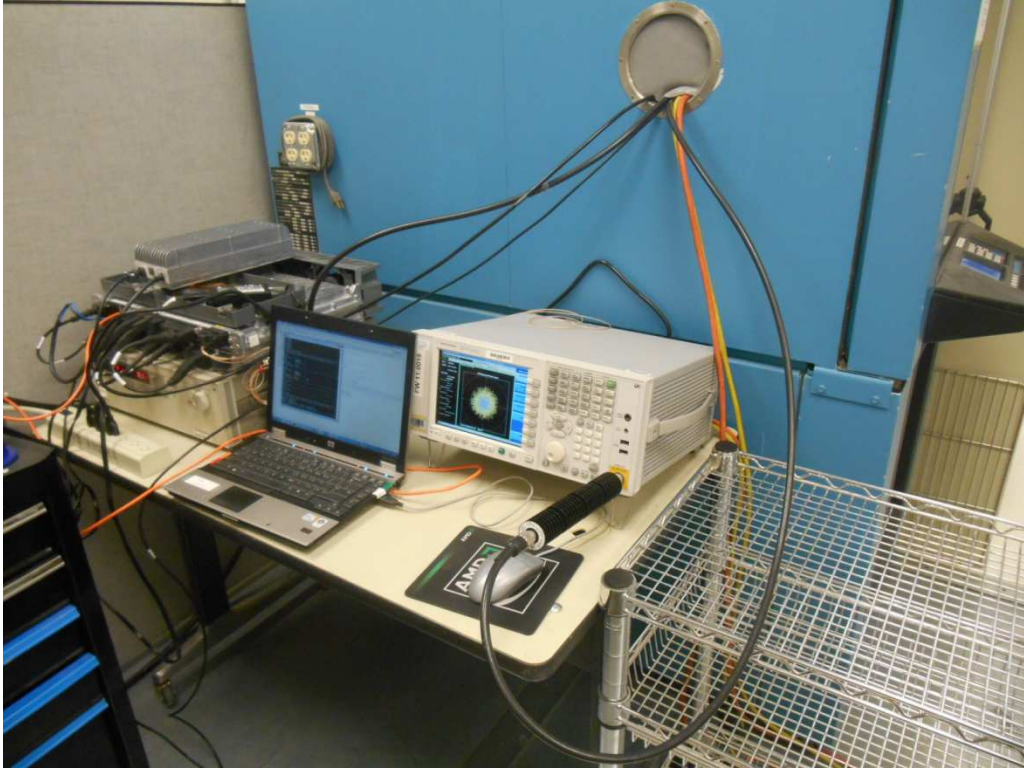

Antenna Port Conducted

Radiated Emissions Setup - Front

Radiated Emissions Setup – Rear

Radiated Emissions Setup – 30MHz to 1GHz

Radiated Emissions Setup – 1GHz to 9GHz

Frequency Stability Setup

Frequency Stability Support