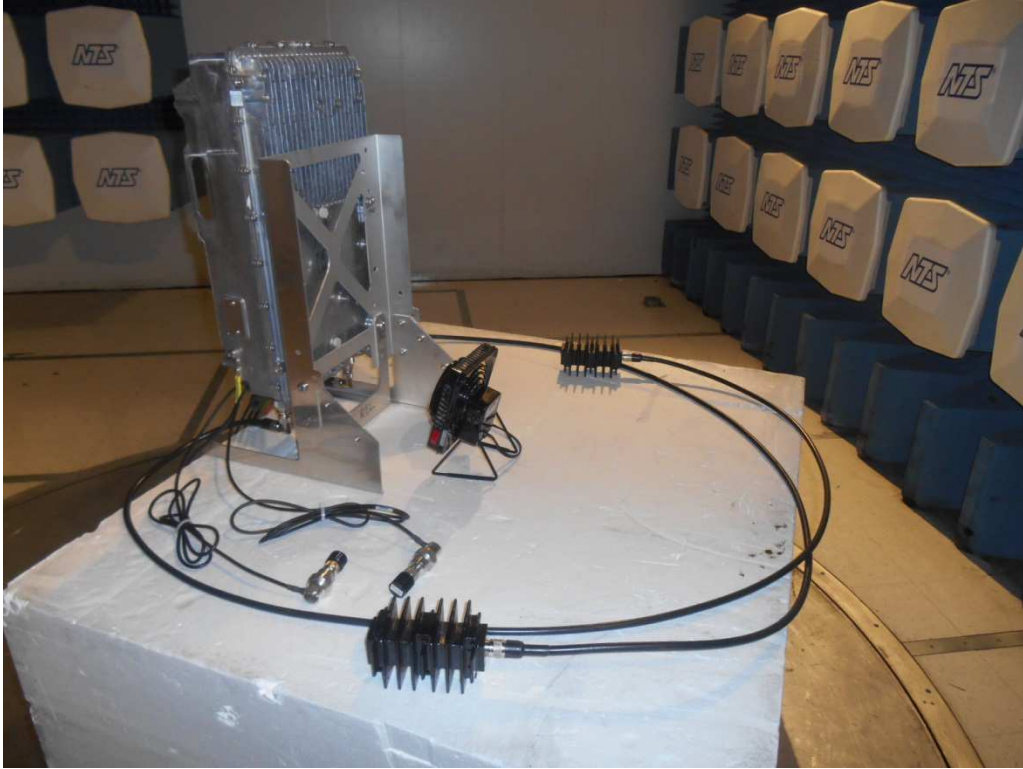

Antenna Port Conducted

Radiated Emissions Setup - Front

Radiated Emissions Setup – Rear

Radiated Emissions Setup – 30MHz to 1GHz

Radiated Emissions Setup – 1GHz to 9GHz

Frequency Stability Setup

Frequency Stability Support