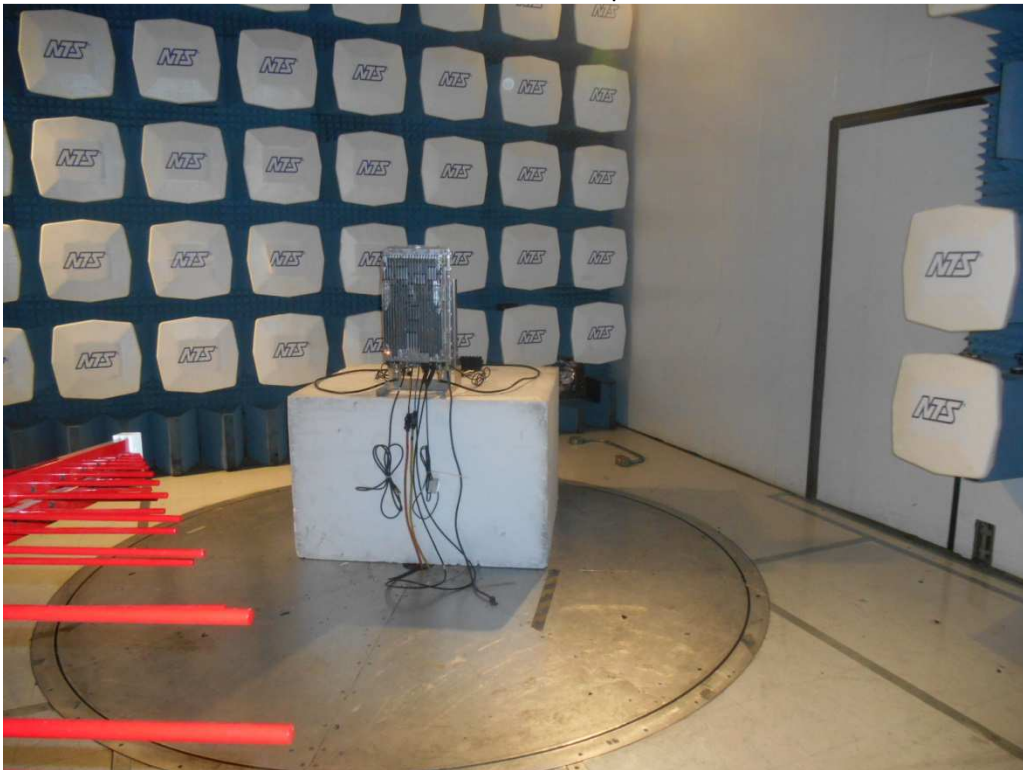

Antenna Port Conducted

Radiated Emissions Setup - Front

Radiated Emissions Setup – Rear

Radiated Emissions Setup – 30MHz to 1GHz

Radiated Emissions Setup – 1GHz to 9GHz

Frequency Stability Setup

Frequency Stability Support