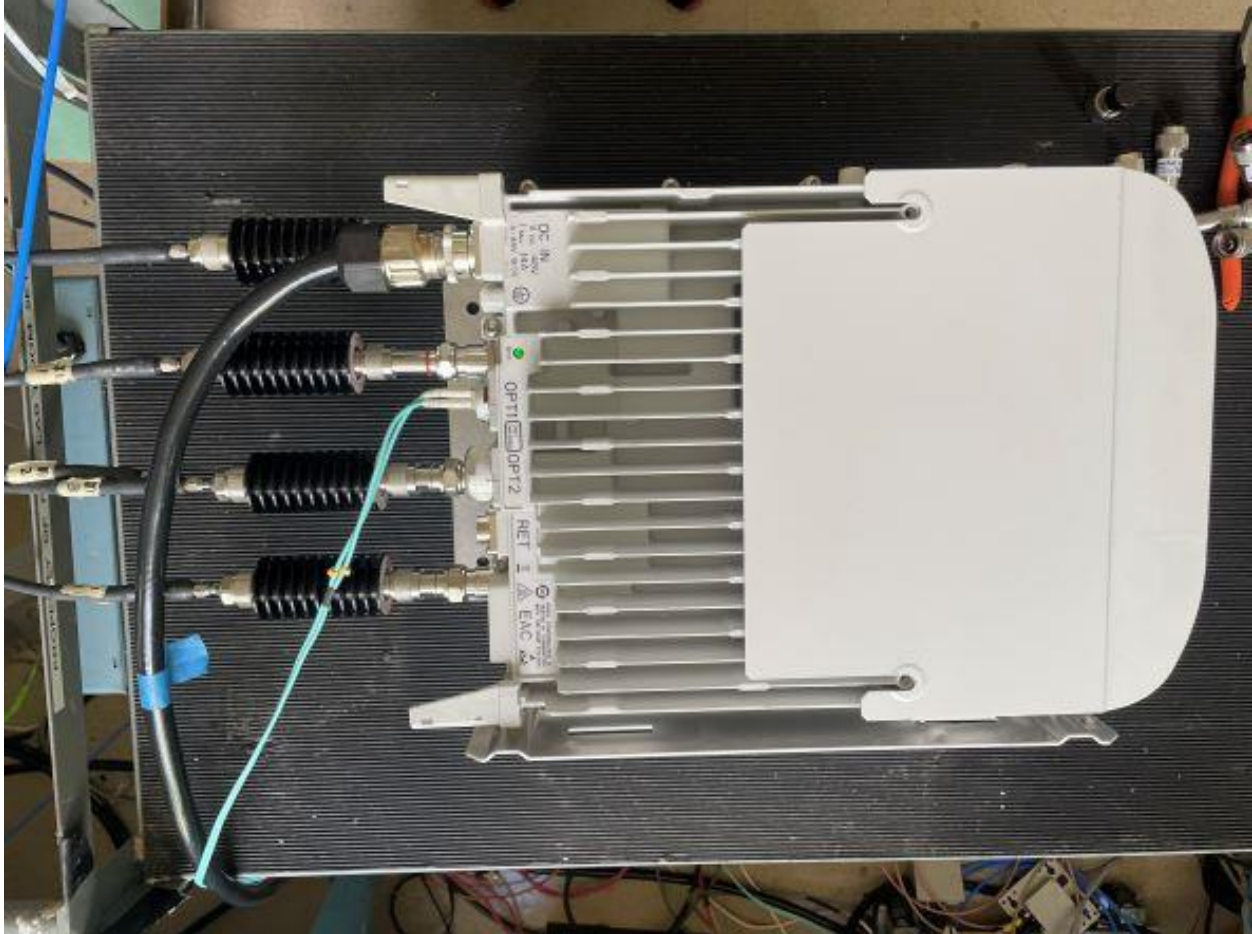

EXHIBIT 3

PHOTOGRAPH(S) OF EUT ARRANGEMENT
DURING OCCUPIED BANDWIDTH/CONDUCTED SPURIOUS EMISSIONS TESTING

EXHIBIT 3

PHOTOGRAPH(S) OF EUT ARRANGEMENT
DURING OCCUPIED BANDWIDTH/CONDUCTED SPURIOUS EMISSIONS TESTING

EXHIBIT 3

PHOTOGRAPH(S) OF EUT ARRANGEMENT
DURING SPURIOUS RADIATED EMISSIONS TESTING
30 MHz – 1 GHz

EXHIBIT 3

PHOTOGRAPH(S) OF EUT ARRANGEMENT
DURING SPURIOUS RADIATED EMISSIONS TESTING
1 GHz – 10 GHz