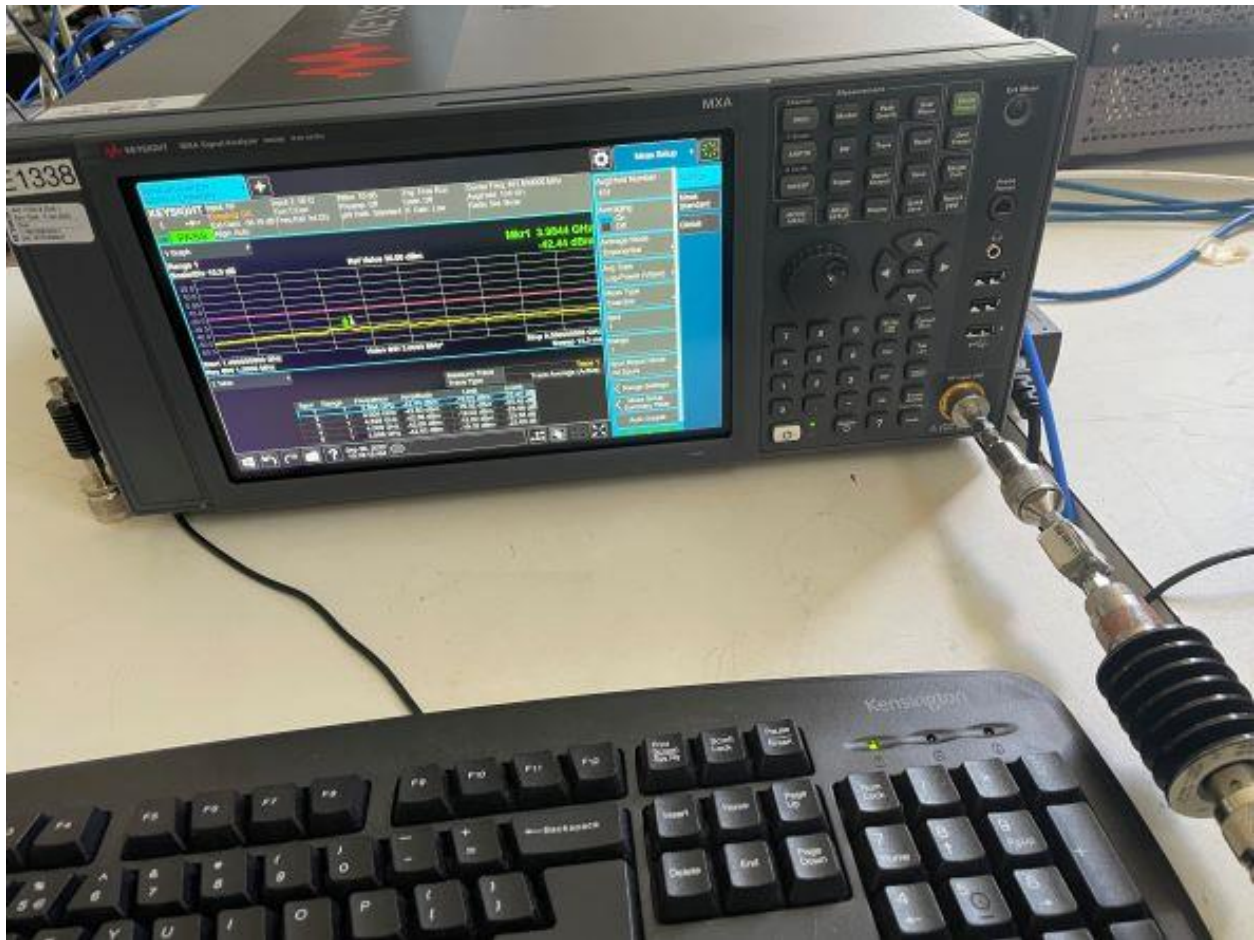

EXHIBIT 3

PHOTOGRAPH(S) OF EUT ARRANGEMENT
DURING OCCUPIED BANDWIDTH/CONDUCTED SPURIOUS EMISSIONS TESTING

EXHIBIT 3

PHOTOGRAPH(S) OF EUT ARRANGEMENT
DURING OCCUPIED BANDWIDTH/CONDUCTED SPURIOUS EMISSIONS TESTING

EXHIBIT 3

PHOTOGRAPH(S) OF EUT ARRANGEMENT
DURING SPURIOUS RADIATED EMISSIONS TESTING
30 MHz – 1 GHz

EXHIBIT 3

PHOTOGRAPH(S) OF EUT ARRANGEMENT
DURING SPURIOUS RADIATED EMISSIONS TESTING
1 GHz – 10 GHz