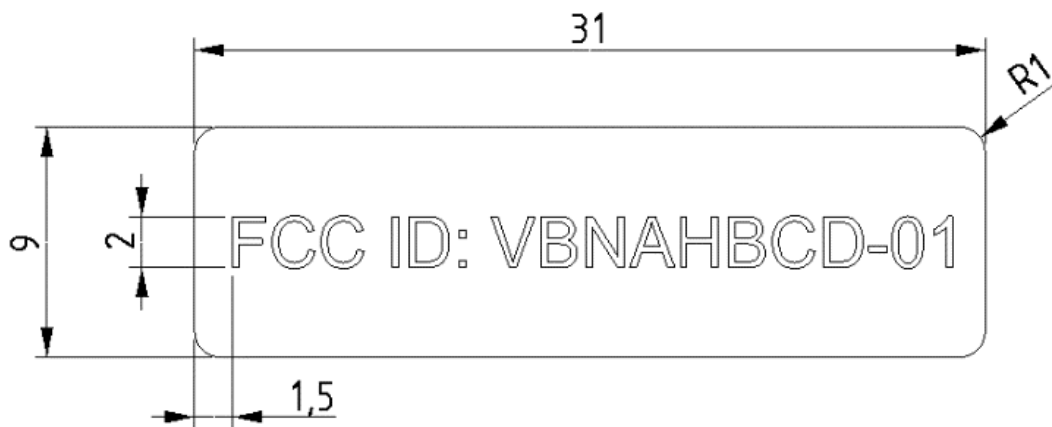

**EXHIBIT 4**

**FCC ID LABEL SAMPLE AND LOCATION INFORMATION**

**SECTION 2.1033(c) (11) also SECTION 2.925 (a) (1)**

**A photograph or drawing of the equipment identification plate or label showing the information to be placed thereon.**

**Response:**

The drawing of the equipment identification label of the Nokia **AHBCD AirScale Dual RRH 4T4R 240W, FCC ID: VBNAHBCD-01** is attached. A drawing showing label location and drawings of the equipment identification label is attached.

FCC Label Drawing for Nokia AHBCD AirScale Dual RRH 4T4R 240W, FCC ID: VBNAHBCD-01

FCC Label Location for Nokia AHBCD AirScale Dual RRH 4T4R 240W, FCC ID: VBNAHBCD-01

FCC ID: VBNAHBCD-01