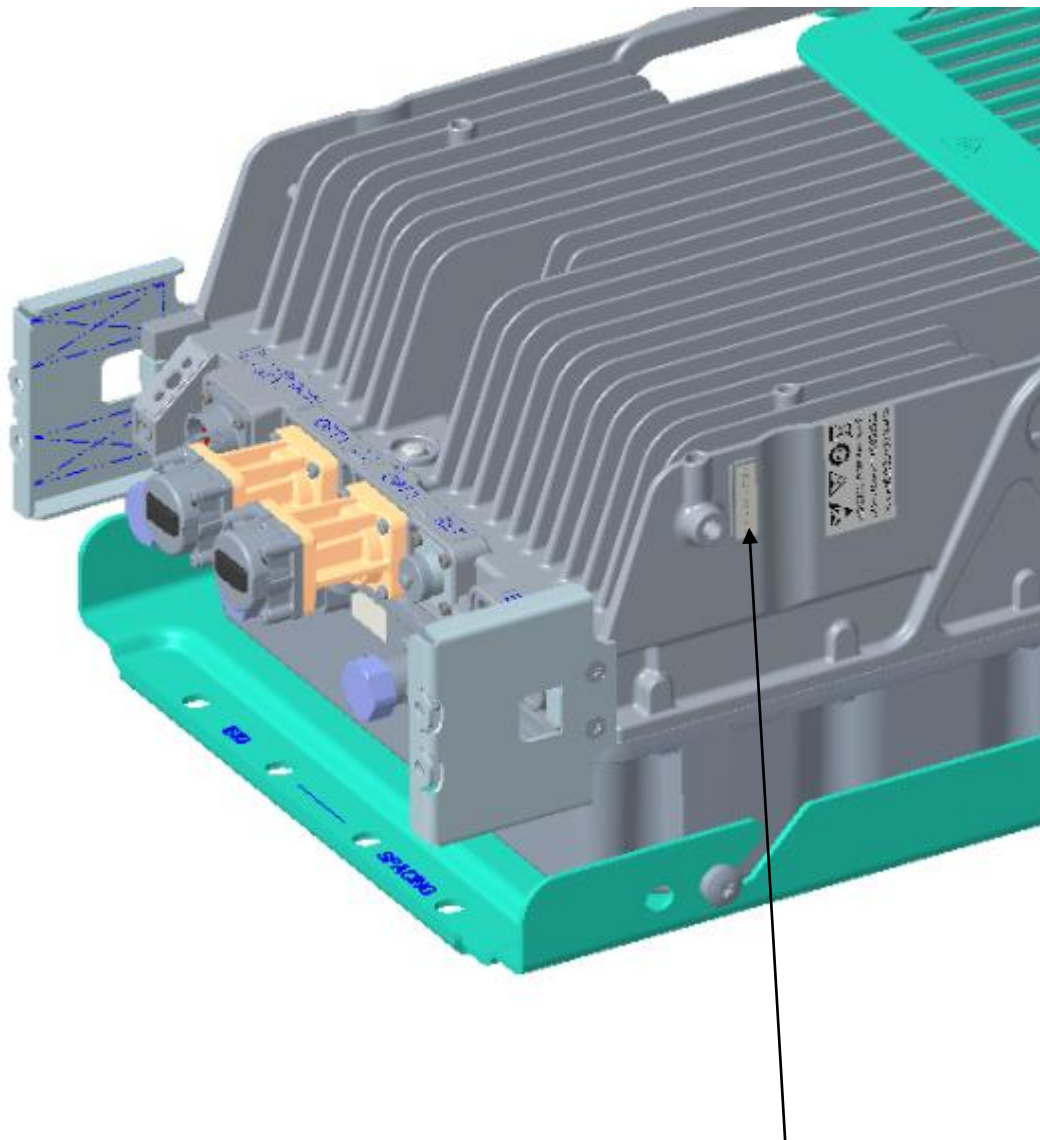

**EXHIBIT 4**

**FCC ID LABEL SAMPLE AND LOCATION INFORMATION**

**SECTION 2.1033(c) (11) also SECTION 2.925 (a) (1)**

**A photograph or drawing of the equipment identification plate or label showing the information to be placed thereon.**

**Response:**

The drawing of the equipment identification label of the Nokia **AHBCD AirScale Dual RRH 4T4R 240W, FCC ID: VBNAHBCD-01** is attached. A drawing showing label location and drawings of the equipment identification label is attached.

FCC Label Drawing for Nokia AHBCD AirScale Dual RRH 4T4R 240W, FCC ID: VBNAHBCD-01

FCC Label Location for Nokia AHBCD AirScale Dual RRH 4T4R 240W, FCC ID: VBNAHBCD-01

FCC ID: VBNAHBCD-01