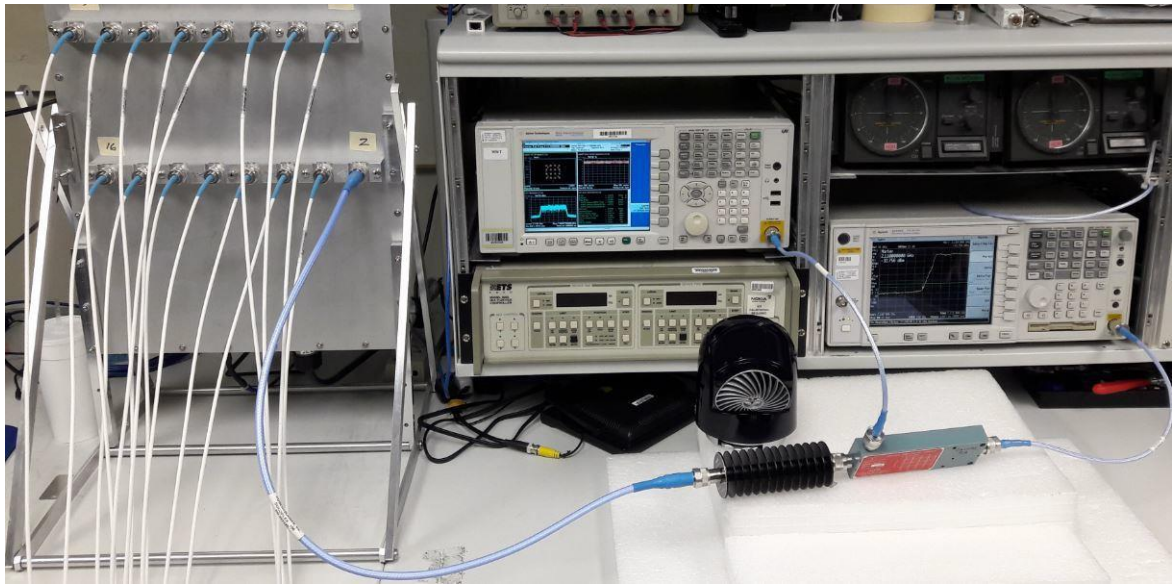

Photograph of 9kHz to 150kHz and 150kHz to 20MHz Test Setup

Photograph of 20MHz to 3GHz Test Setup

Photograph of 3GHz to 10GHz, 10GHz to 18GHz and 18GHz to 22GHz Test Setup

Photograph of AWS Band Test Setup

RE – 30-1000MHz at 3m

RE – 1-10GHz at 3m

RE – 10-18GHz at 1m

RE - 18-22GHz

Frequency Stability