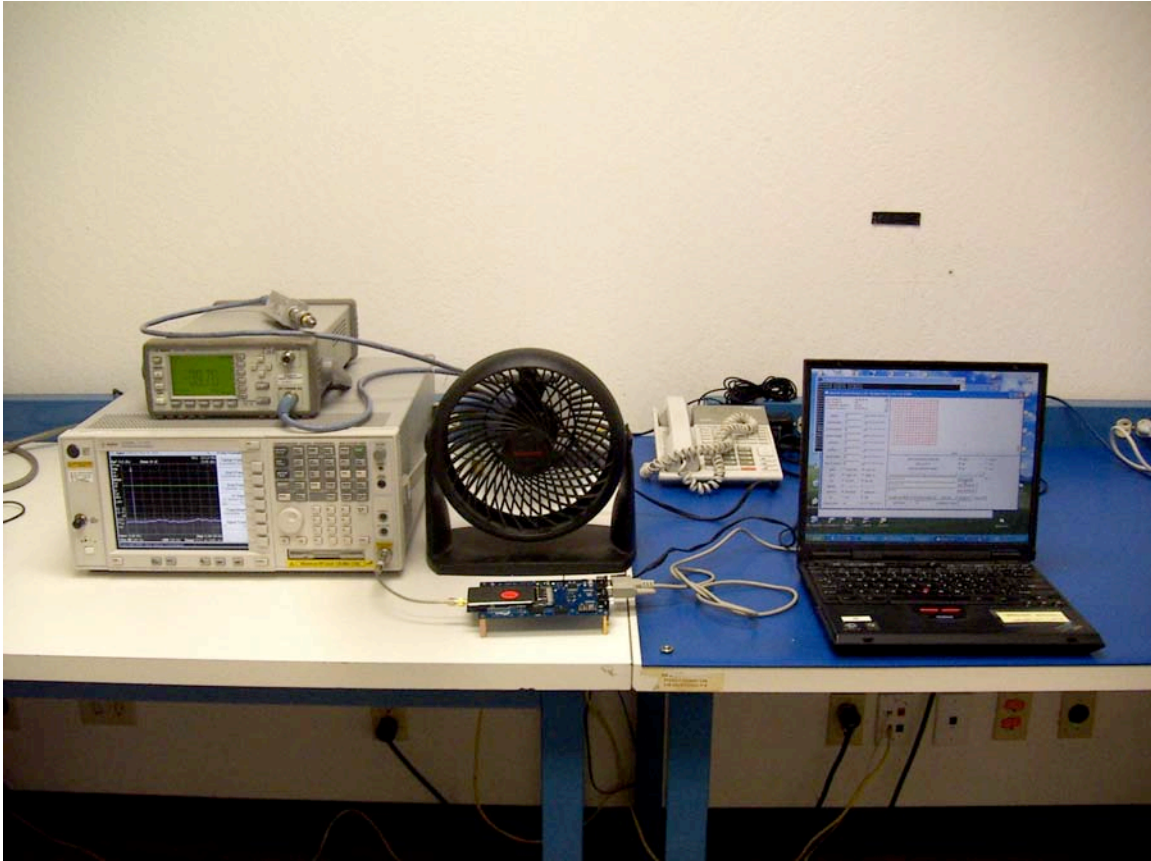

SETUP PHOTOS

ANTENNA PORT CONDUCTED RF MEASUREMENT SETUP

RADIATED RF MEASUREMENT SETUP

NOTE: EUT placed in worst-case orientation for emissions (X-orientation)

POWERLINE CONDUCTED EMISSIONS MEASUREMENT SETUP