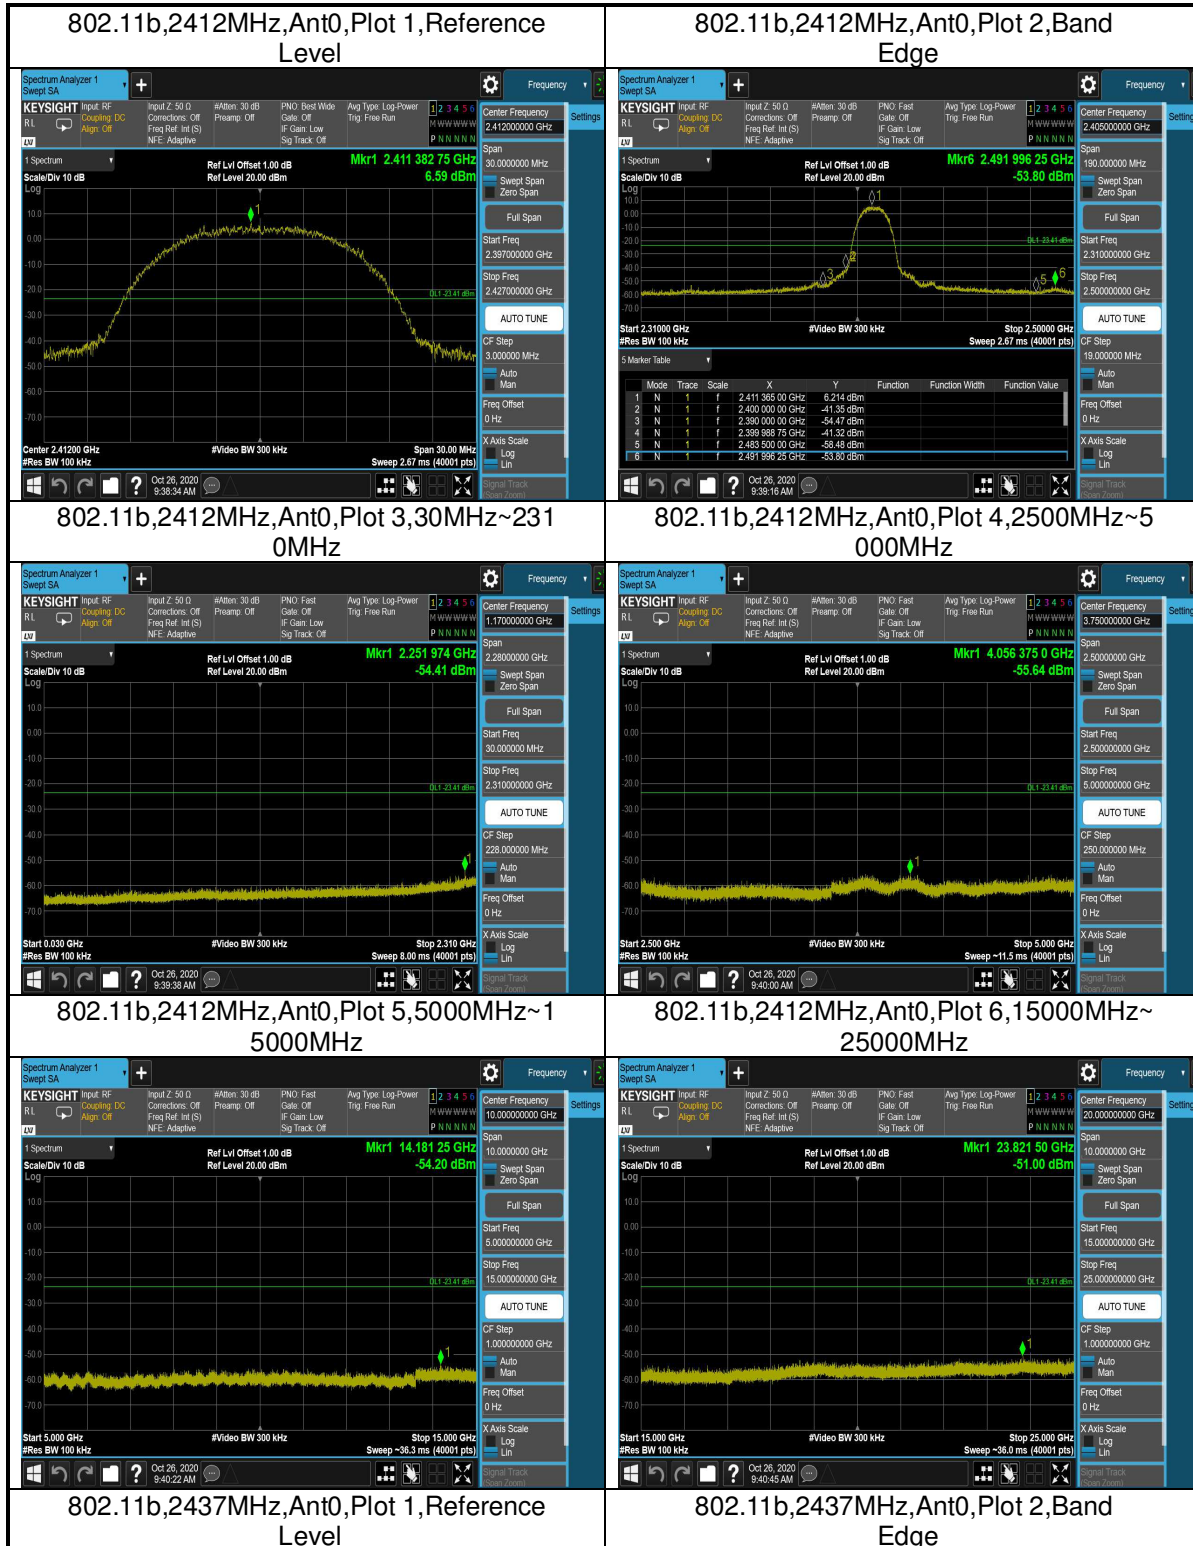

Total Quality. Assured.

TEST REPORT

6.2 Test Plots

802.11g,2437MHz,Ant0,Plot 3,30MHz~2310MHz

802.11g,2437MHz,Ant0,Plot 4,2500MHz~5000MHz

802.11g,2437MHz,Ant0,Plot 5,5000MHz~15000MHz

802.11g,2437MHz,Ant0,Plot 6,15000MHz~25000MHz

802.11g,2462MHz,Ant0,Plot 1,Reference Level

802.11g,2462MHz,Ant0,Plot 2,Band Edge