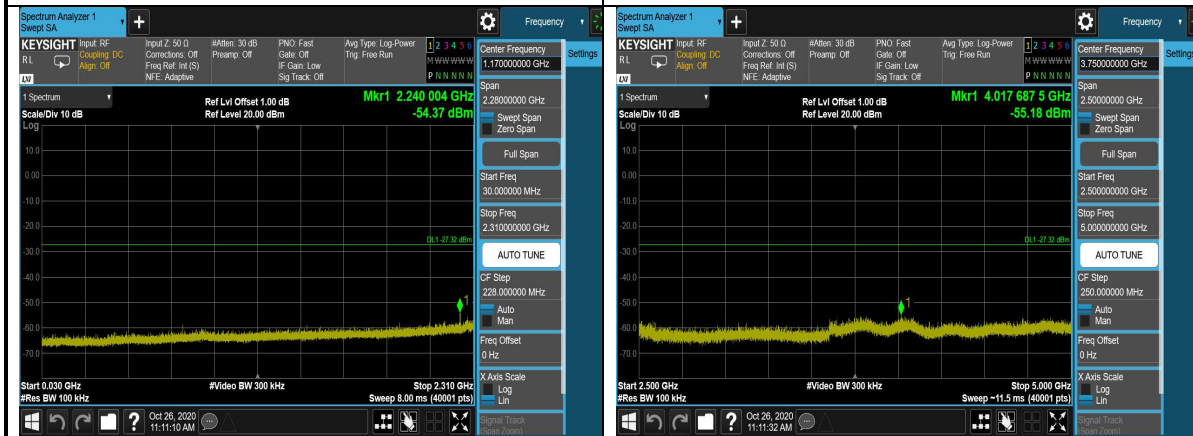

Total Quality. Assured.

TEST REPORT

6.2 Test Plots

802.11g,2437MHz,Ant0,Plot 3,30MHz~2310MHz

802.11g,2437MHz,Ant0,Plot 4,2500MHz~5000MHz

802.11g,2437MHz,Ant0,Plot 5,5000MHz~15000MHz

802.11g,2437MHz,Ant0,Plot 6,15000MHz~25000MHz

802.11g,2462MHz,Ant0,Plot 1,Reference Level

802.11g,2462MHz,Ant0,Plot 2,Band Edge