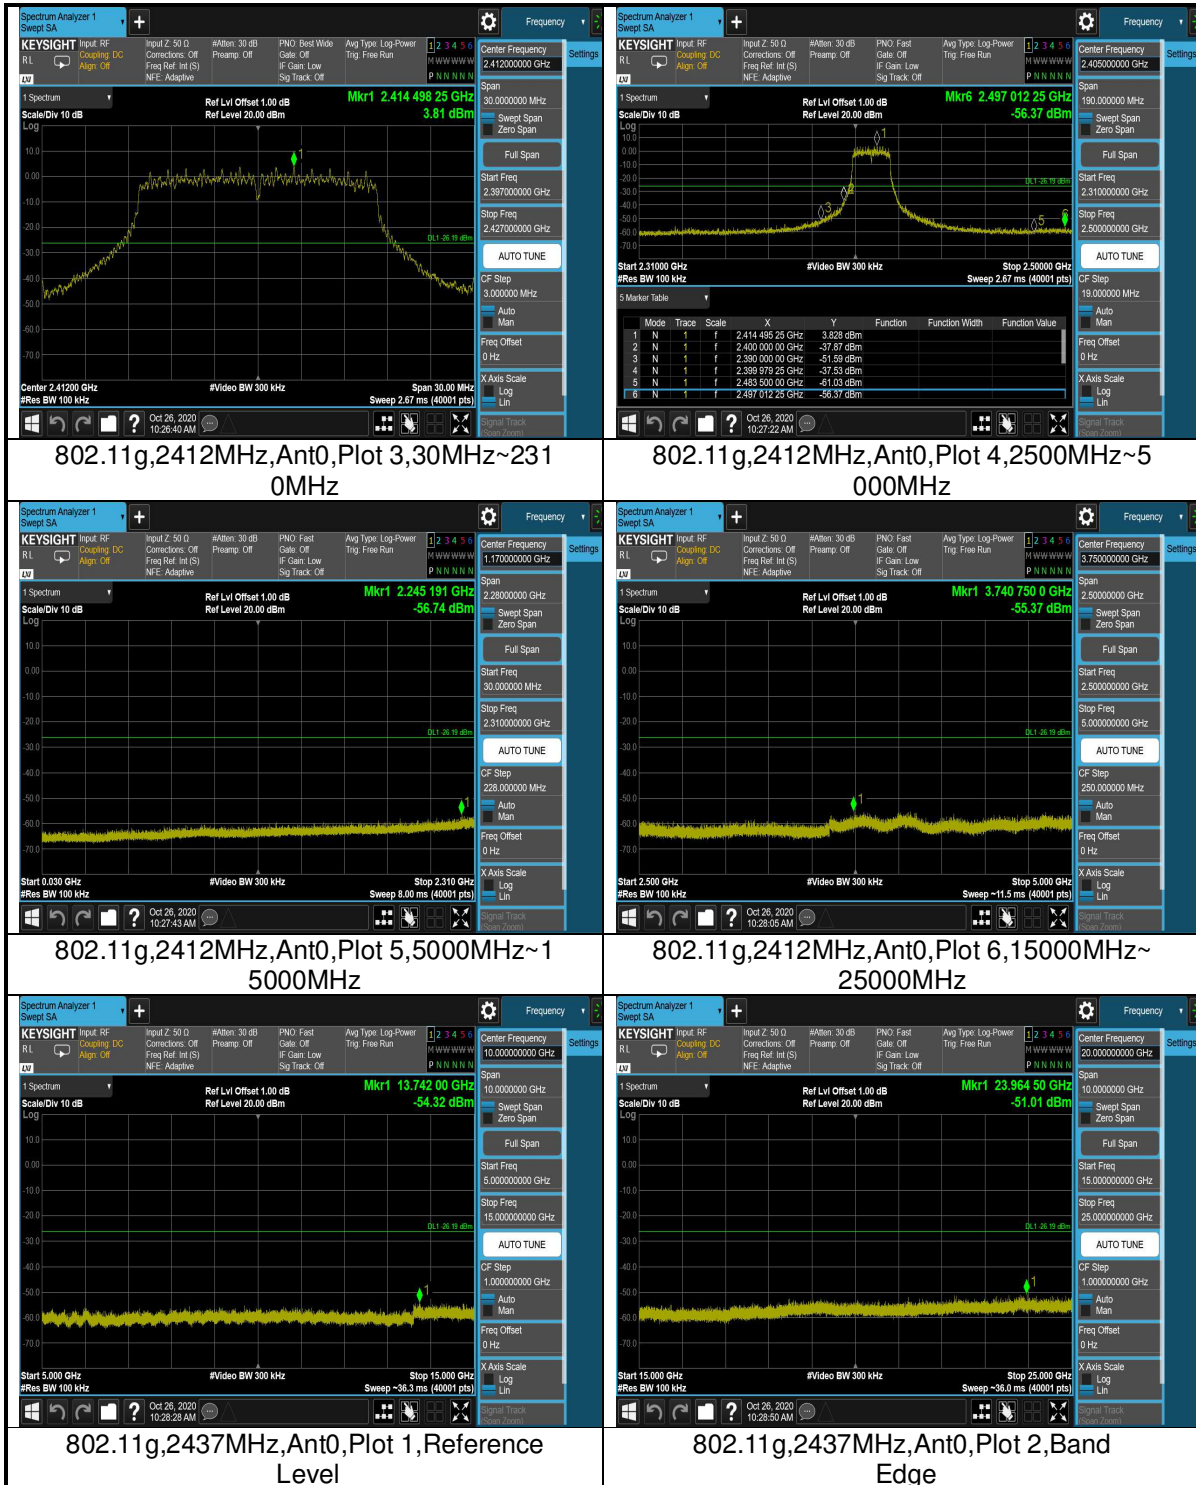

Total Quality. Assured.

TEST REPORT

6.2 Test Plots

802.11g,2437MHz,Ant0,Plot 3,30MHz~2310MHz

802.11g,2437MHz,Ant0,Plot 4,2500MHz~5000MHz

802.11g,2437MHz,Ant0,Plot 5,5000MHz~15000MHz

802.11g,2437MHz,Ant0,Plot 6,15000MHz~25000MHz

802.11g,2462MHz,Ant0,Plot 1,Reference Level

802.11g,2462MHz,Ant0,Plot 2,Band Edge