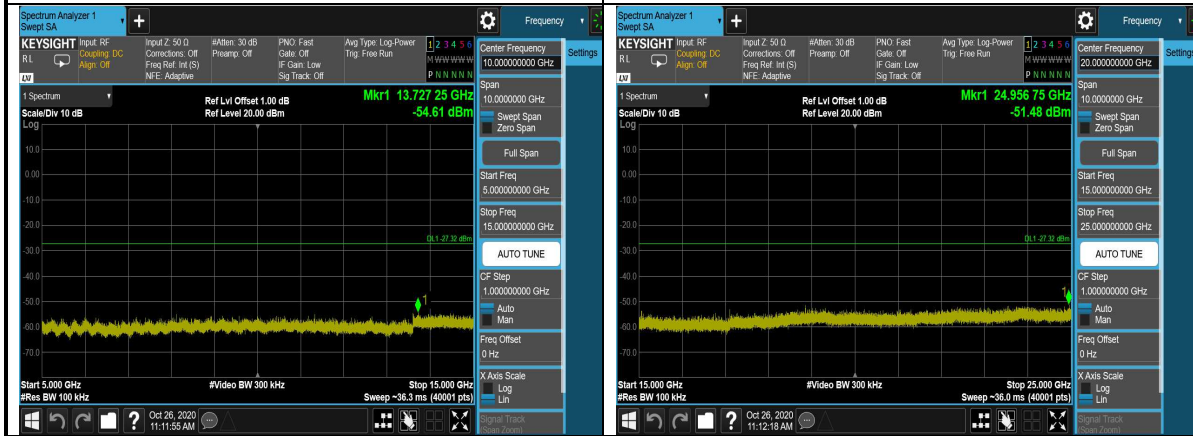

Total Quality. Assured.

TEST REPORT

6.2 Test Plots

802.11g,2437MHz,Ant0,Plot 3,30MHz~2310MHz

802.11g,2437MHz,Ant0,Plot 4,2500MHz~5000MHz

802.11g,2437MHz,Ant0,Plot 5,5000MHz~15000MHz

802.11g,2437MHz,Ant0,Plot 6,15000MHz~25000MHz

802.11g,2462MHz,Ant0,Plot 1,Reference Level

802.11g,2462MHz,Ant0,Plot 2,Band Edge