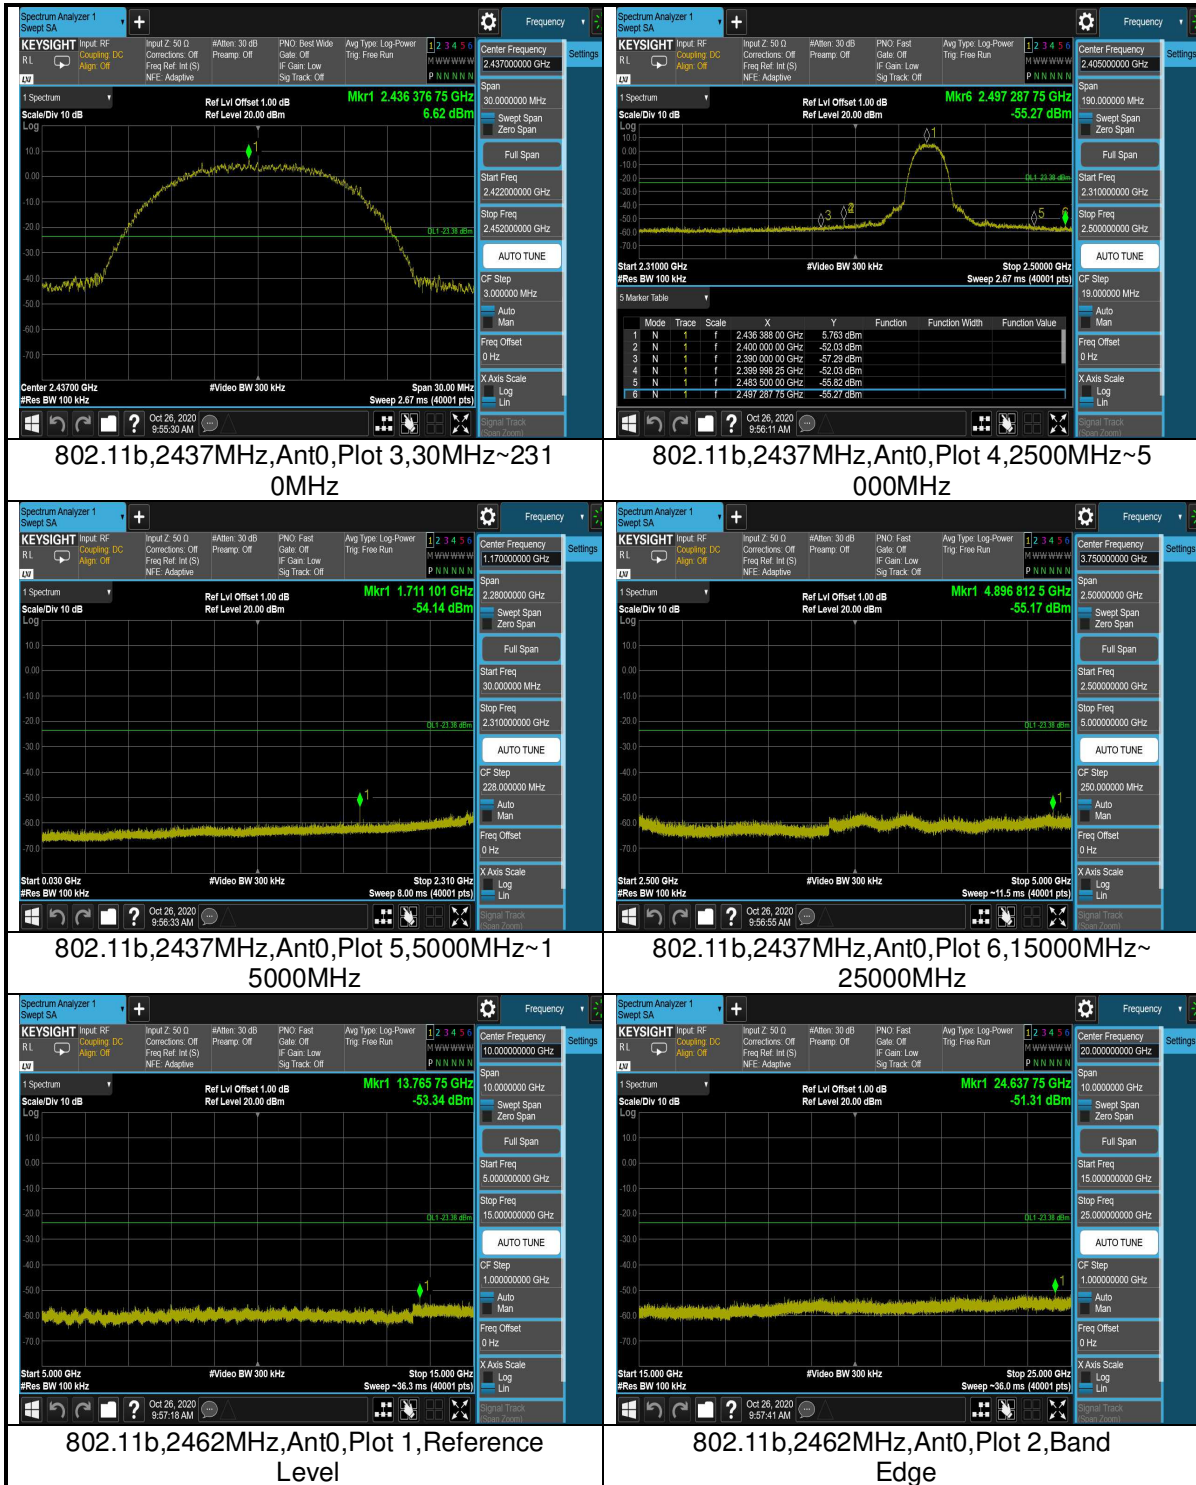

Total Quality. Assured.

TEST REPORT

6.2 Test Plots

802.11g,2437MHz,Ant0,Plot 3,30MHz~2310MHz

802.11g,2437MHz,Ant0,Plot 4,2500MHz~5000MHz

802.11g,2437MHz,Ant0,Plot 5,5000MHz~15000MHz

802.11g,2437MHz,Ant0,Plot 6,15000MHz~25000MHz

802.11g,2462MHz,Ant0,Plot 1,Reference Level

802.11g,2462MHz,Ant0,Plot 2,Band Edge