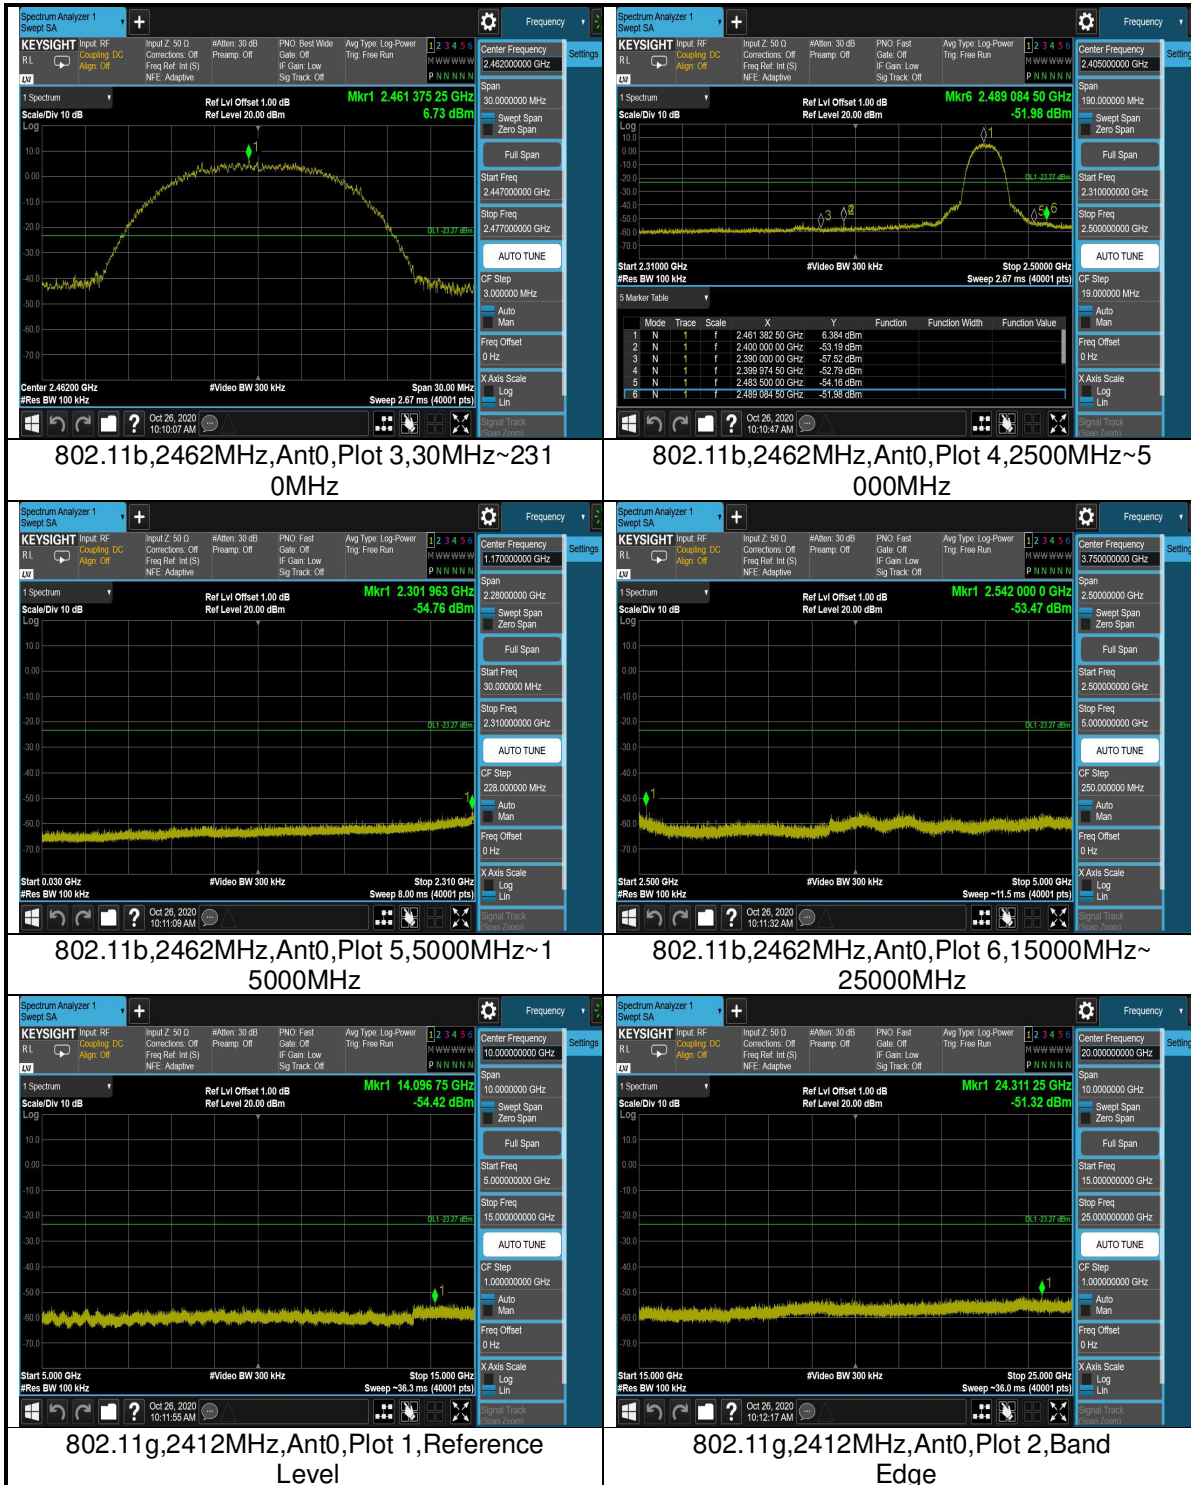

Total Quality. Assured.

TEST REPORT

6.2 Test Plots

802.11g,2437MHz,Ant0,Plot 3,30MHz~2310MHz

802.11g,2437MHz,Ant0,Plot 4,2500MHz~5000MHz

802.11g,2437MHz,Ant0,Plot 5,5000MHz~15000MHz

802.11g,2437MHz,Ant0,Plot 6,15000MHz~25000MHz

802.11g,2462MHz,Ant0,Plot 1,Reference Level

802.11g,2462MHz,Ant0,Plot 2,Band Edge