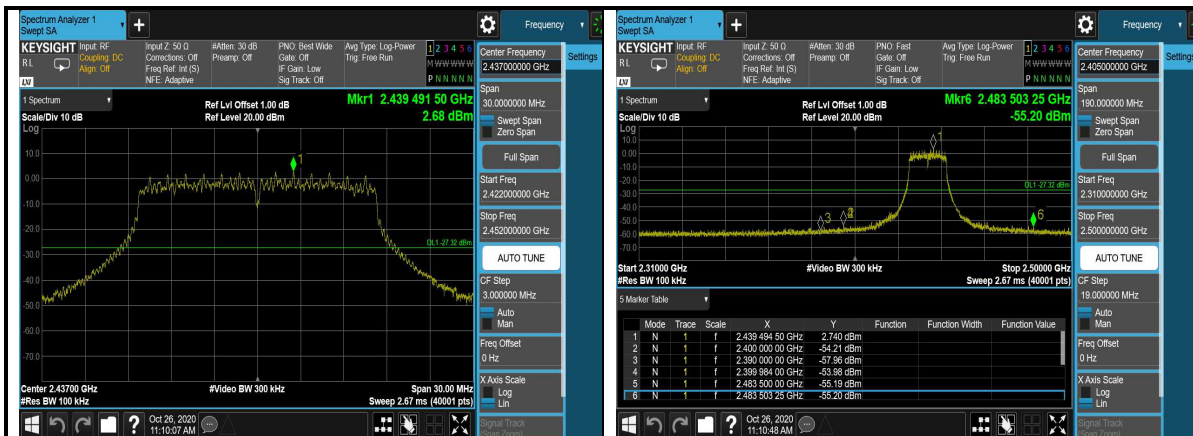

Total Quality. Assured.

TEST REPORT

6.2 Test Plots

802.11g,2437MHz,Ant0,Plot 3,30MHz~2310MHz

802.11g,2437MHz,Ant0,Plot 4,2500MHz~5000MHz

802.11g,2437MHz,Ant0,Plot 5,5000MHz~15000MHz

802.11g,2437MHz,Ant0,Plot 6,15000MHz~25000MHz

802.11g,2462MHz,Ant0,Plot 1,Reference Level

802.11g,2462MHz,Ant0,Plot 2,Band Edge