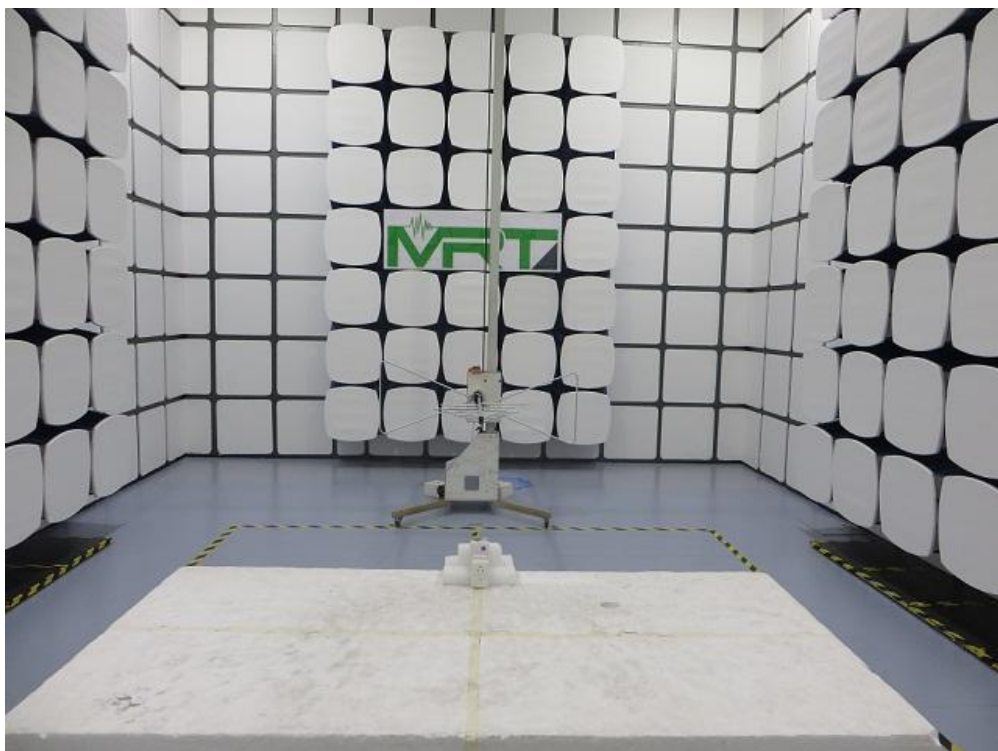

FCC Part15C Test Setup Photo

Description: Front view of Conducted Emission Test Setup

Description: Back view of Conducted Emission Test Setup

Description: Radiated Emission Test Setup for 9kHz ~ 30MHz

Description: Radiated Emission Test Setup for 30MHz ~ 1GHz

Description: Radiated Emission Test Setup for 1GHz ~ 18GHz

Description: Radiated Emission Test Setup for 18GHz ~ 25GHz