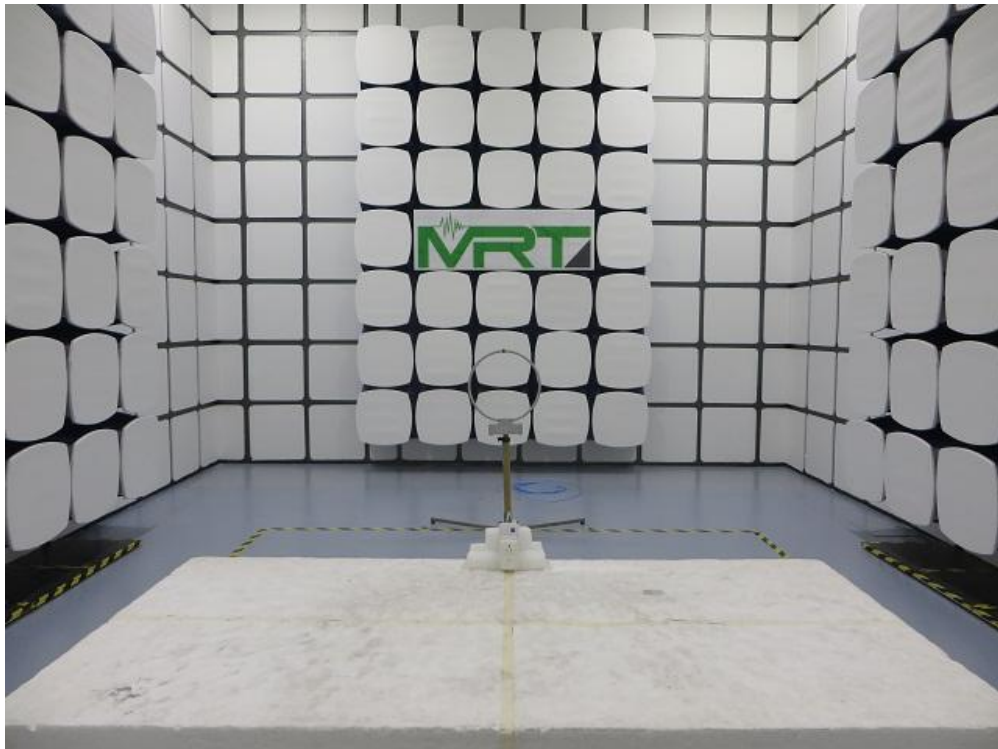

FCC Part15C Test Setup Photo

Description: Front view of Conducted Emission Test Setup

Description: Back view of Conducted Emission Test Setup

Description: Radiated Emission Test Setup for 9kHz ~ 30MHz

Description: Radiated Emission Test Setup for 30MHz ~ 1GHz

Description: Radiated Emission Test Setup for 1GHz ~ 18GHz

Description: Radiated Emission Test Setup for 18GHz ~ 25GHz