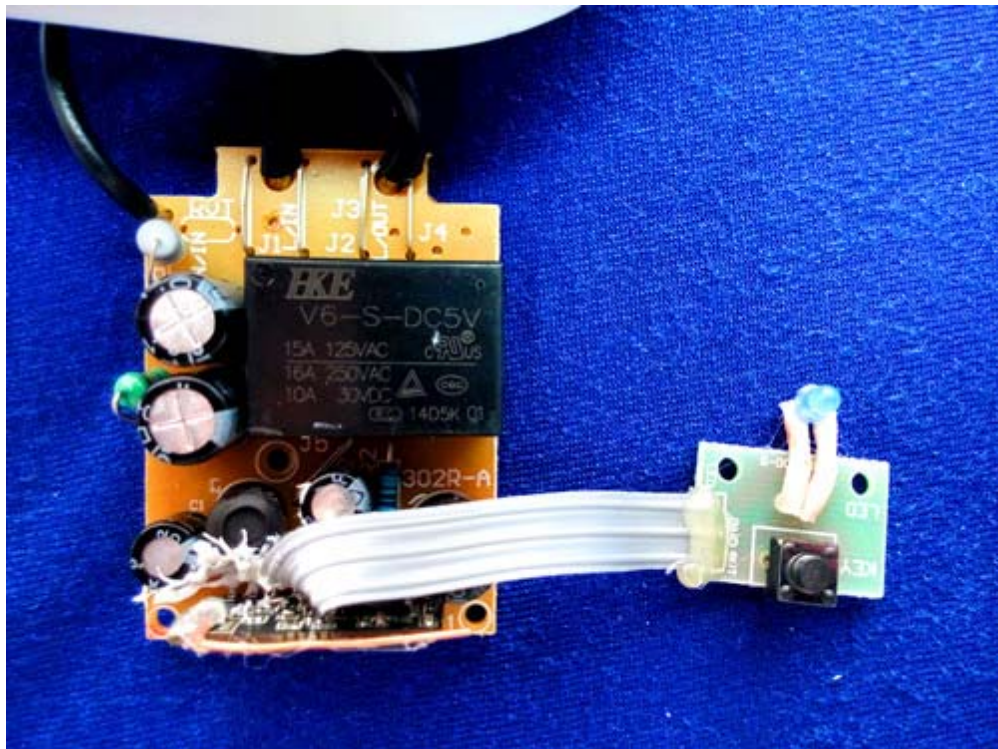

# Internal Picture

FCC ID: VBA-EF302WFUL  
IC: 7098A-EF302WFUL