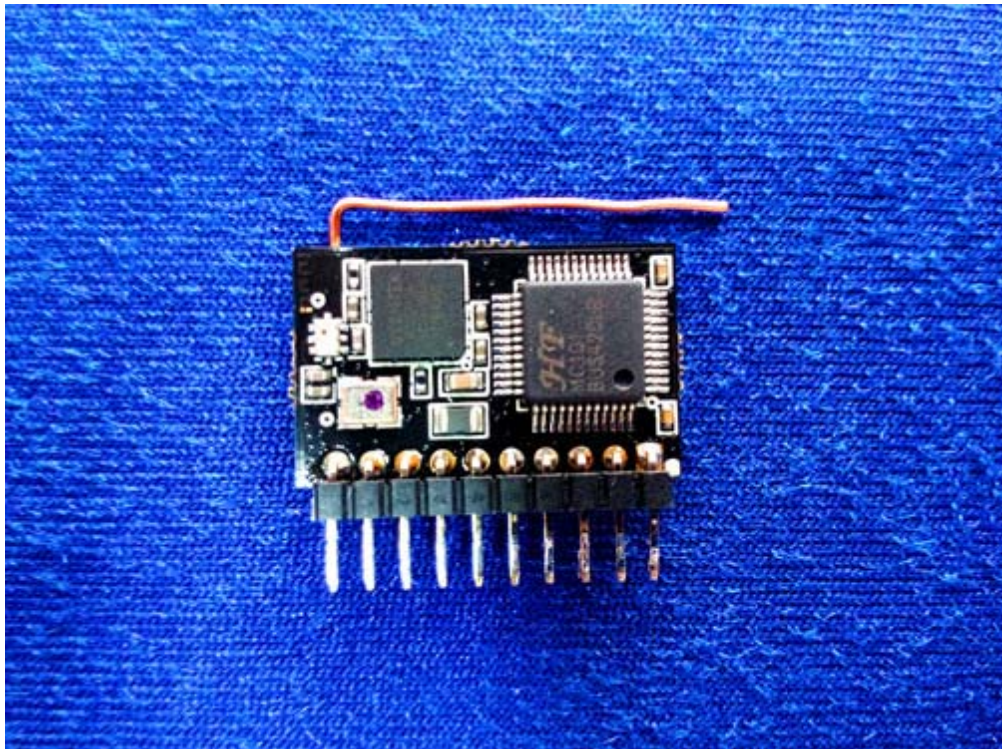

# Internal Picture

FCC ID: VBA-EF302WFUL  
IC: 7098A-EF302WFUL