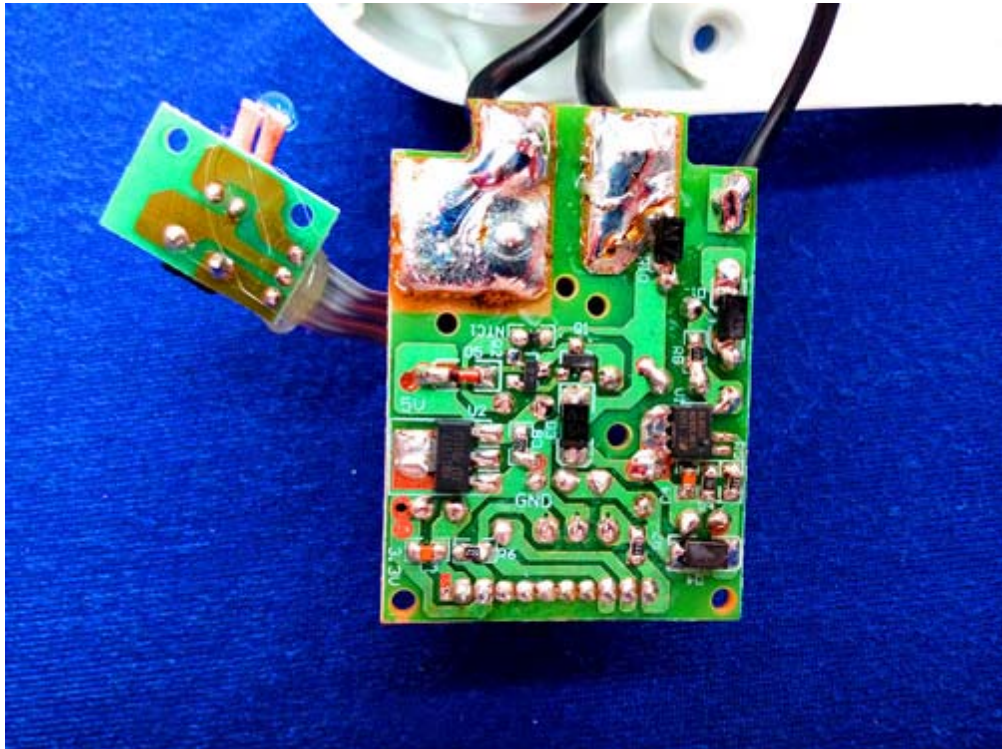

# Internal Picture

FCC ID: VBA-EF302WFUL  
IC: 7098A-EF302WFUL