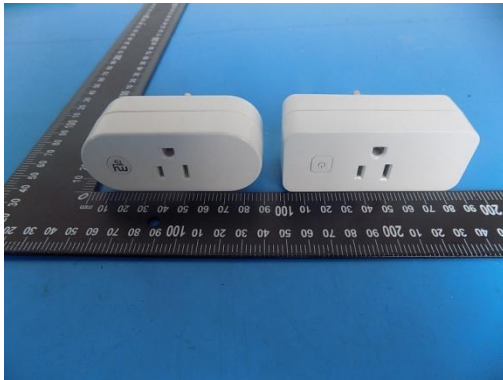

Difference Description

We Ningbo EverFlourish Smart Technology Corp., Ltd state:

Product name: WI-FI Smart Socket

Model: 26UL-WF, MTS5400, 26AUL-WF, MTS5402

All model's the function, software and electric circuit are the same, only with the product model named difference for different guests and appearance difference (26UL-WF and MTS5400 with the same appearance, 26AUL-WF and MTS5402 with the same appearance).

Left: 26UL-WF   Right: 26AUL-WF

Signature:

Crystal Tong

2018-08-24

Name(in block letter)	Crystal Tong
Title (in block letter)	Ms.
Company Name	Ningbo EverFlourish Smart Technology Corp., Ltd
Address	77 Wuxiang East Road, Yinzhou, Ningbo, 315111, China
Tel	+86-574-88328270
Fax	+86-574-88330999
Email	cert@everflourish.com.cn