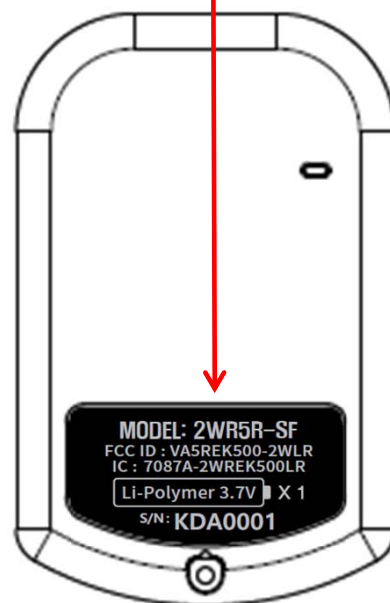

- Label and Location

2WR5R-SF

Size	Label
23.12 X 11.61 mm	

* This label is attached to the back of the product and not easily removed.