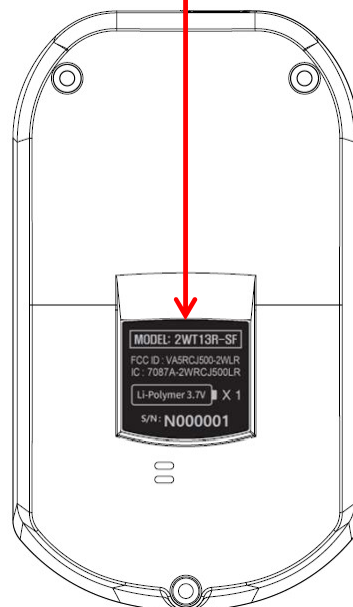

- Label and Location

2WT13R-SF

Size	Label
14.6 X 13.8 mm	

* This label is attached to the back of the product and not easily removed.