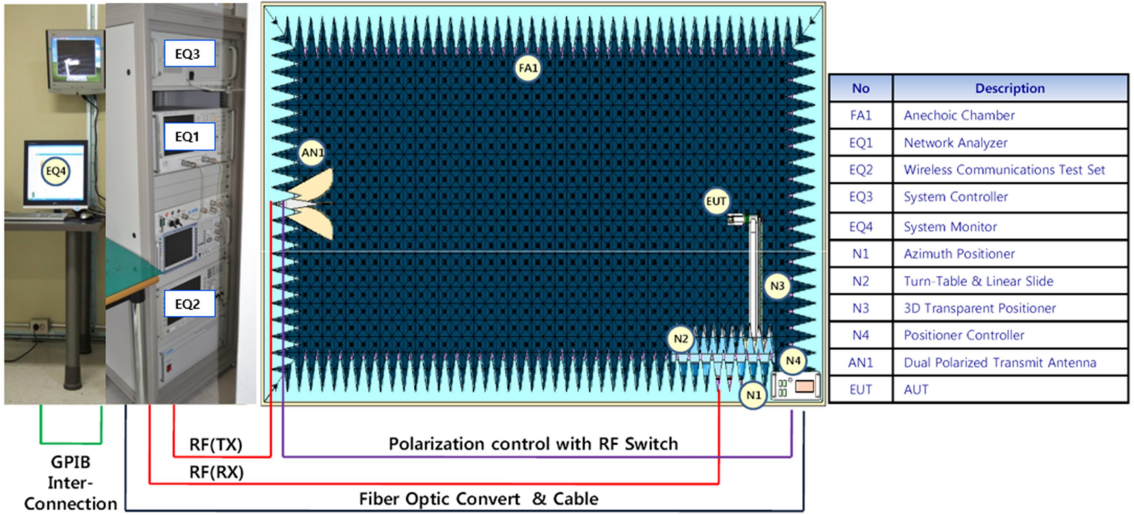

1. DR-XC BLE, Wi-Fi Antenna Test & System Description

A. Test Setup

A. Equipment list

Device	Type	Manufacturer	SW	Calibration Data
Anechoic Chamber	-	MTG	-	2023-02-11
Horn Antenna	-	HA-07M18G-NF	-	-
Network Analyzer	N230A	AGILENT	-	2023-02-11-
Measurement SW	-	-	VWM21	-
Positioner Controller	PC-510-4	MTG	-	-

Measurement	Measurement Date	Measuring person
Galtronics	2023-06-21	Park Jin Wan

B. 2. BLE Setup photo

3. Antenna Pattern & Gain Report

No.	Freq.[MHz]	Theta-Pol(H)	Eff.[%]	Avg.[dBi]	Peak[dBi]	Theta[deg]	Phi[deg]	Phi-Pol(V)	Eff.[%]	Avg.[dBi]	Peak[dBi]	Theta[deg]	Phi[deg]	PwrSum	Avg.[dBi]	Peak[dBi]	Theta[deg]	Phi[deg]
1	2402	27.96	-5.53	0.49	180	0	41.14	-3.86	1.47	90	270	69.1	-1.61	1.55	90	270		
2	2440	29.01	-5.38	0.78	180	0	43.05	-3.66	1.57	90	270	72.05	-1.42	1.69	90	270		
3	2480	22.27	-6.52	0.04	0	180	34.13	-4.67	0.83	90	270	56.4	-2.49	0.95	90	270		