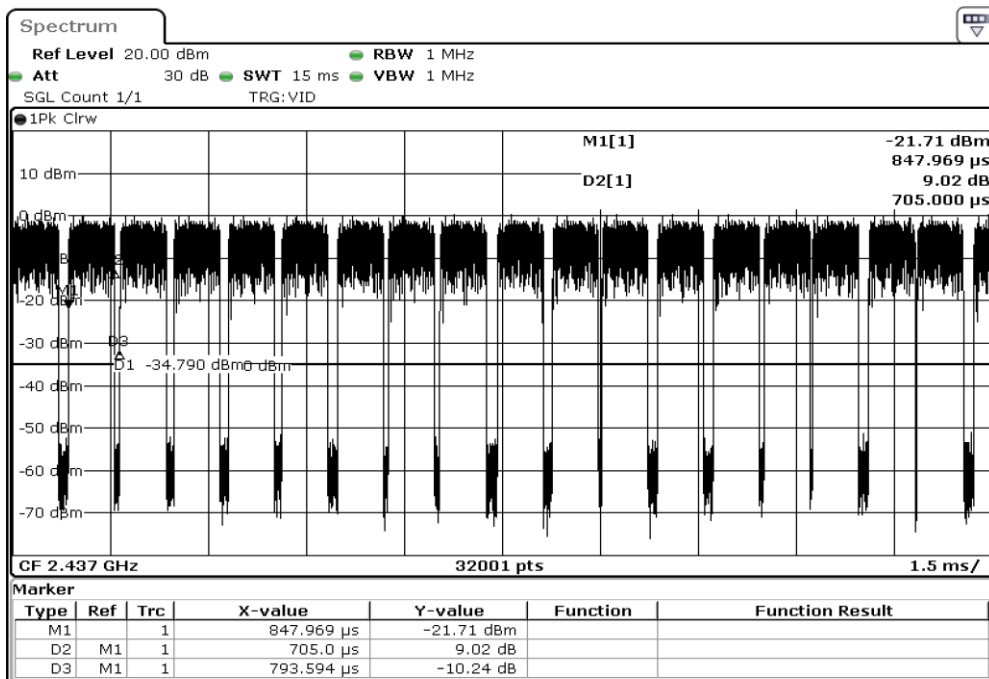

7	Duty Cycle