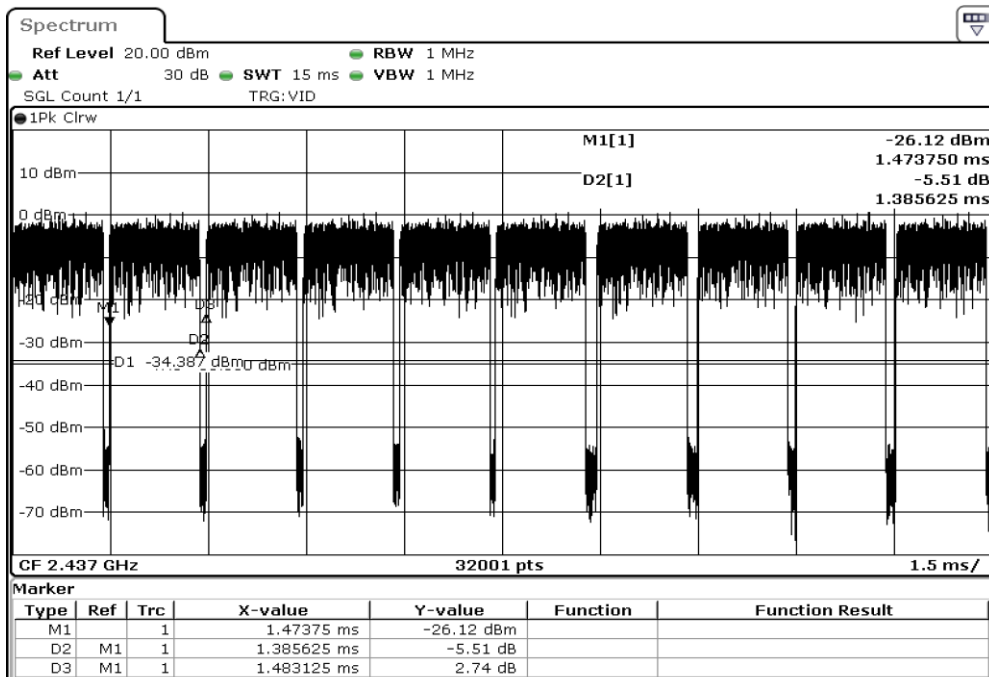

28	802.11 n40	MCS7	40 MHz	-	-	Pass
----	------------	------	--------	---	---	------

1 Duty Cycle

2 Duty Cycle

3	Duty Cycle
---	------------

4	Duty Cycle
---	------------

5	Duty Cycle
---	------------

6	Duty Cycle
---	------------