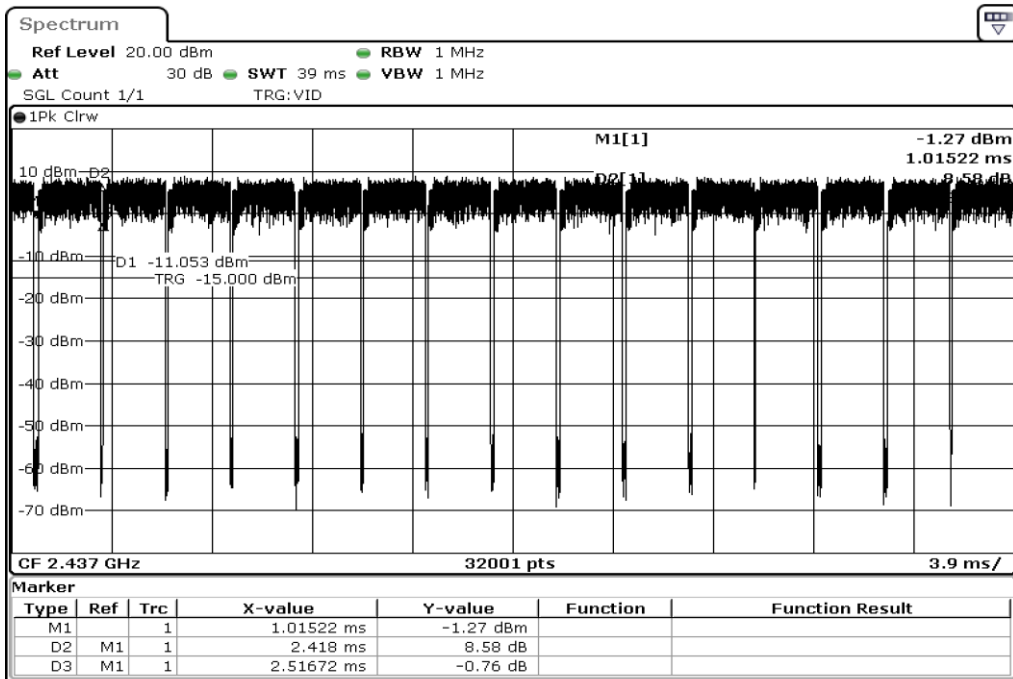

2 Duty Cycle