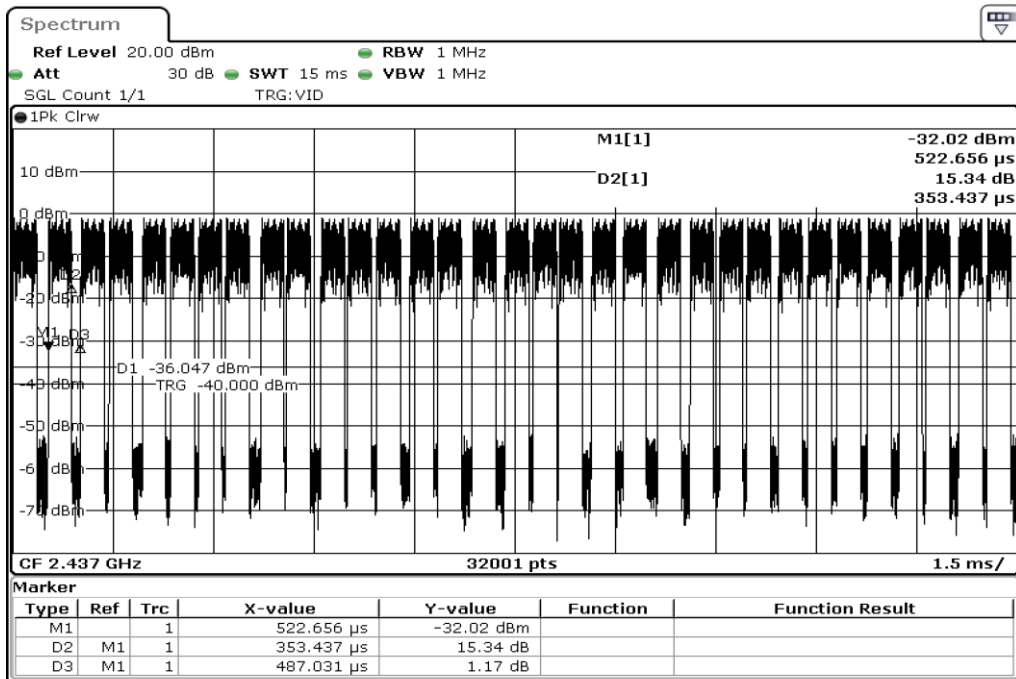

17	Duty Cycle

18	Duty Cycle