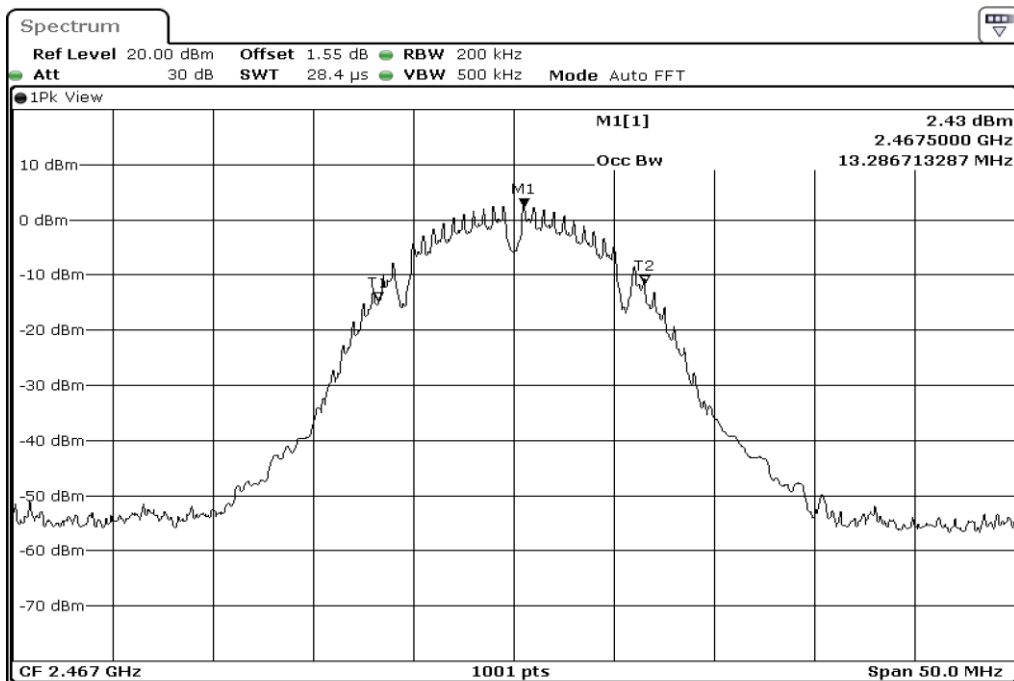

19	802.11 n40	2457	40 MHz	-	-	Pass
20	802.11 n40	2462	40 MHz	-	-	Pass

1	99% Occupied Bandwidth
---	------------------------

2	99% Occupied Bandwidth
---	------------------------

3	99% Occupied Bandwidth
---	------------------------