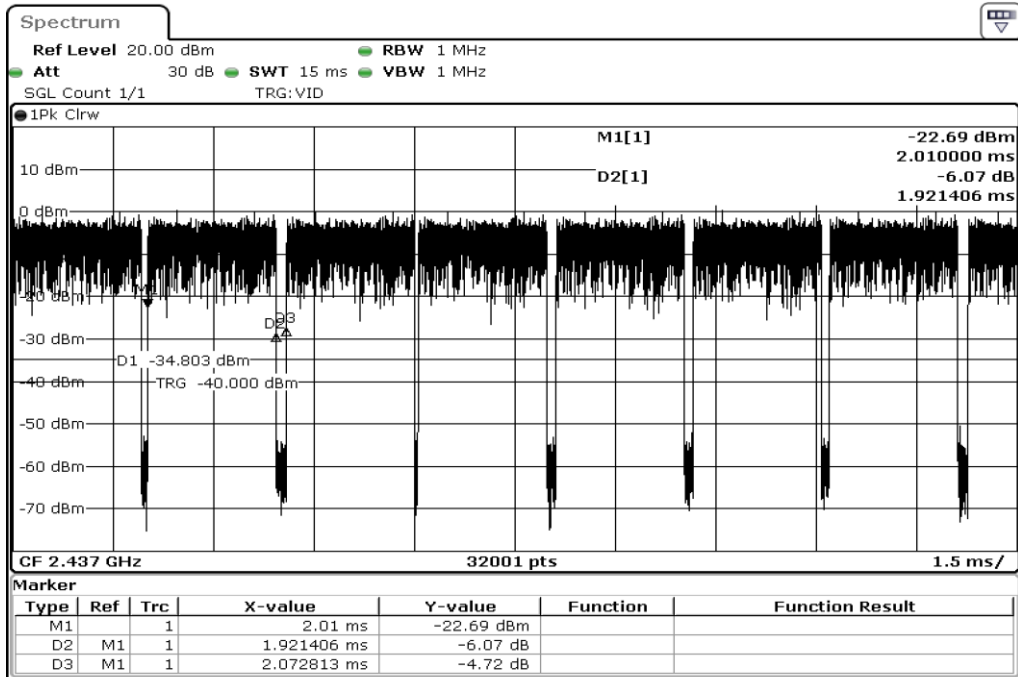

12	Duty Cycle

13 Duty Cycle