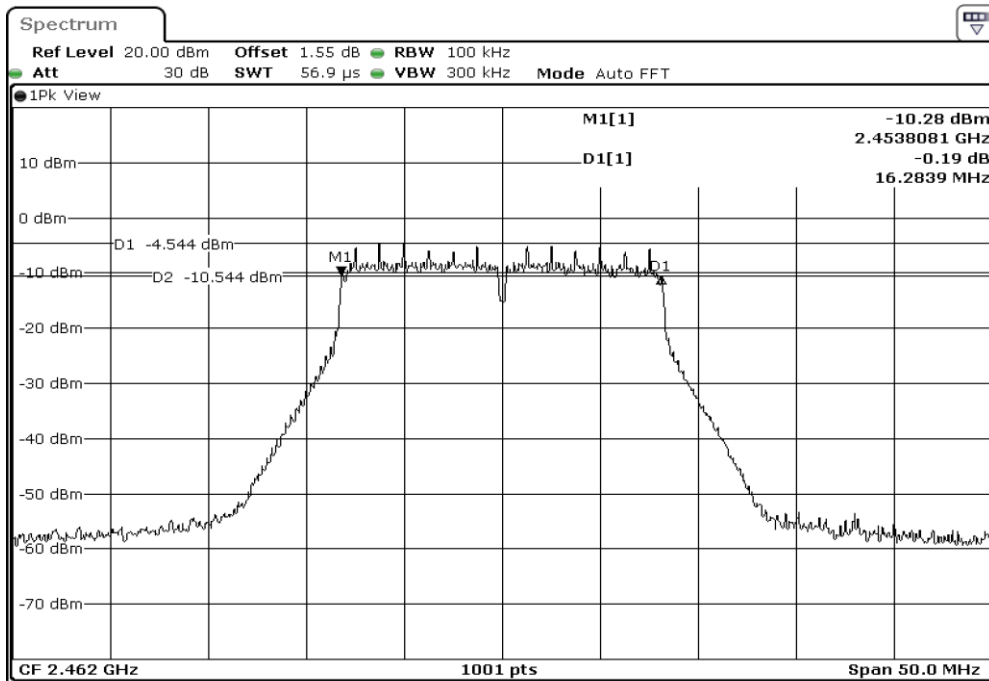

20	99% Occupied Bandwidth
----	------------------------

Test Band				WLAN_2.4GHz			
Antenna				Ant 0			
Test Parameters for Channel Bandwidths							
Test Item	No.	Mode	Channel	Bandwidth	RU Tone	RB index	Verdict
6dB Bandwidth	1	802.11 b	2412	20 MHz	-	-	Pass
	2	802.11 b	2437	20 MHz	-	-	Pass
	3	802.11 b	2462	20 MHz	-	-	Pass
	4	802.11 b	2467	20 MHz	-	-	Pass
	5	802.11 b	2472	20 MHz	-	-	Pass
	6	802.11 g	2412	20 MHz	-	-	Pass
	7	802.11 g	2437	20 MHz	-	-	Pass
	8	802.11 g	2462	20 MHz	-	-	Pass
	9	802.11 g	2467	20 MHz	-	-	Pass
	10	802.11 g	2472	20 MHz	-	-	Pass
	11	802.11 n20	2412	20 MHz	-	-	Pass
	12	802.11 n20	2437	20 MHz	-	-	Pass
	13	802.11 n20	2462	20 MHz	-	-	Pass
	14	802.11 n20	2467	20 MHz	-	-	Pass
	15	802.11 n20	2472	20 MHz	-	-	Pass
	16	802.11 n40	2422	40 MHz	-	-	Pass
	17	802.11 n40	2437	40 MHz	-	-	Pass
	18	802.11 n40	2452	40 MHz	-	-	Pass
	19	802.11 n40	2457	40 MHz	-	-	Pass
	20	802.11 n40	2462	40 MHz	-	-	Pass

1	6dB Bandwidth
---	---------------

2	6dB Bandwidth
---	---------------

3 6dB Bandwidth

4 6dB Bandwidth

5	6dB Bandwidth
---	---------------

6	6dB Bandwidth
---	---------------

7	6dB Bandwidth
---	---------------