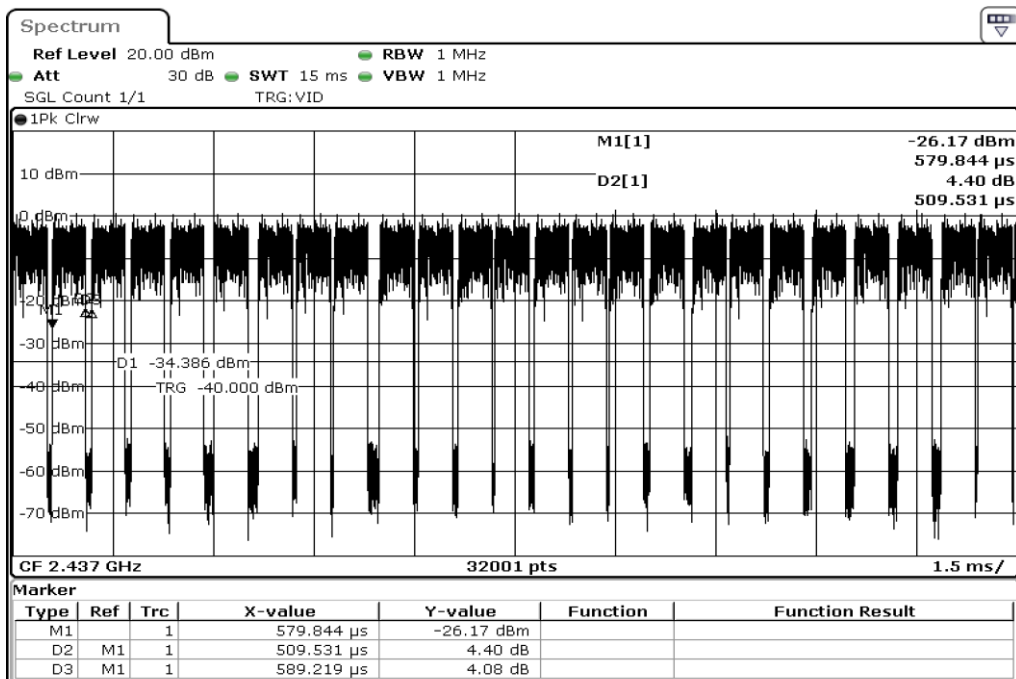

15	Duty Cycle