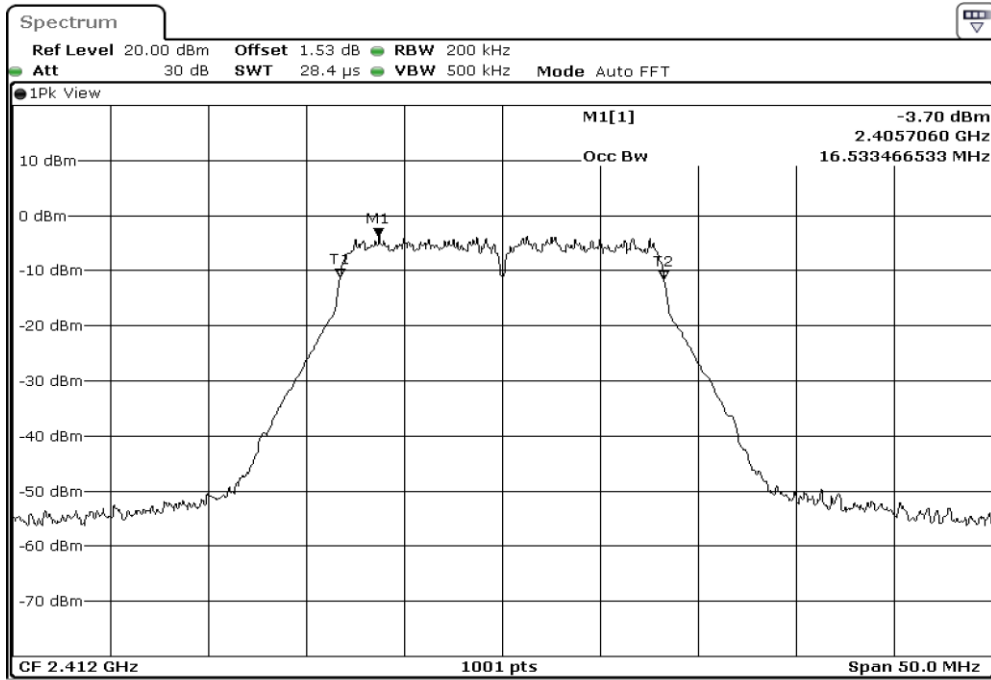

6	99% Occupied Bandwidth