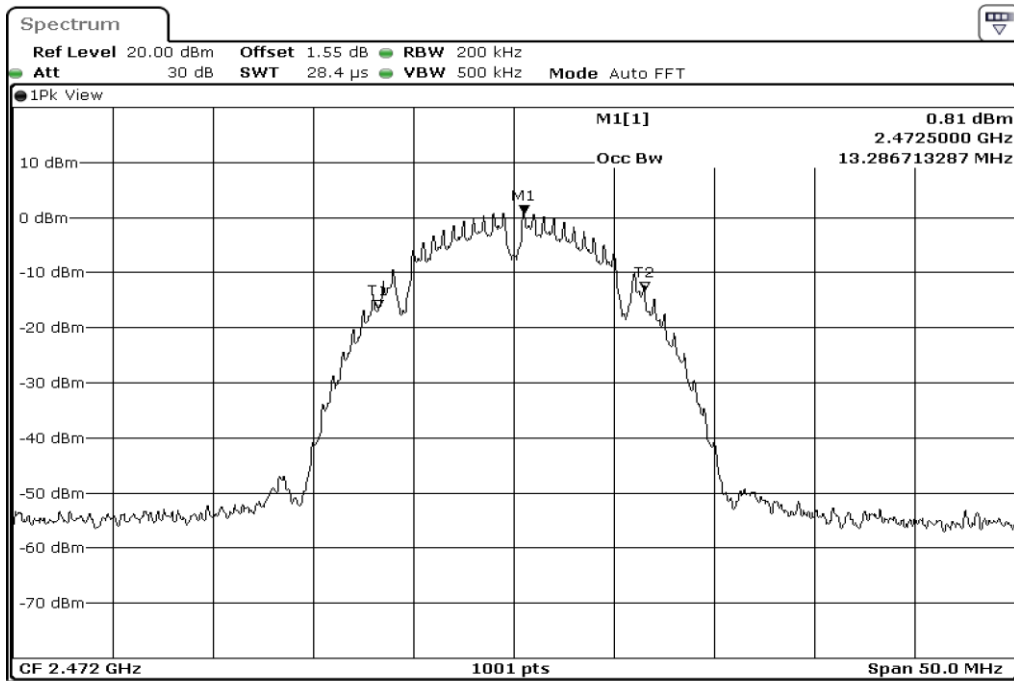

5	99% Occupied Bandwidth