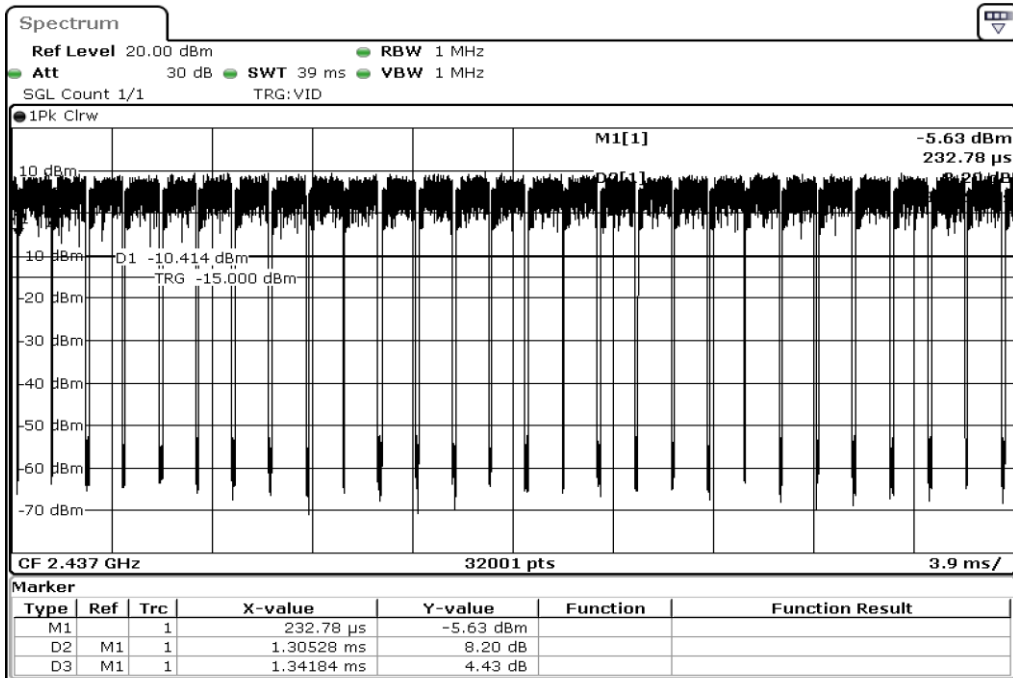

28	802.11 n40	MCS7	40 MHz	-	-	Pass
----	------------	------	--------	---	---	------

1 Duty Cycle

2 Duty Cycle

3	Duty Cycle
---	------------

4	Duty Cycle
---	------------

5	Duty Cycle
---	------------

6	Duty Cycle
---	------------