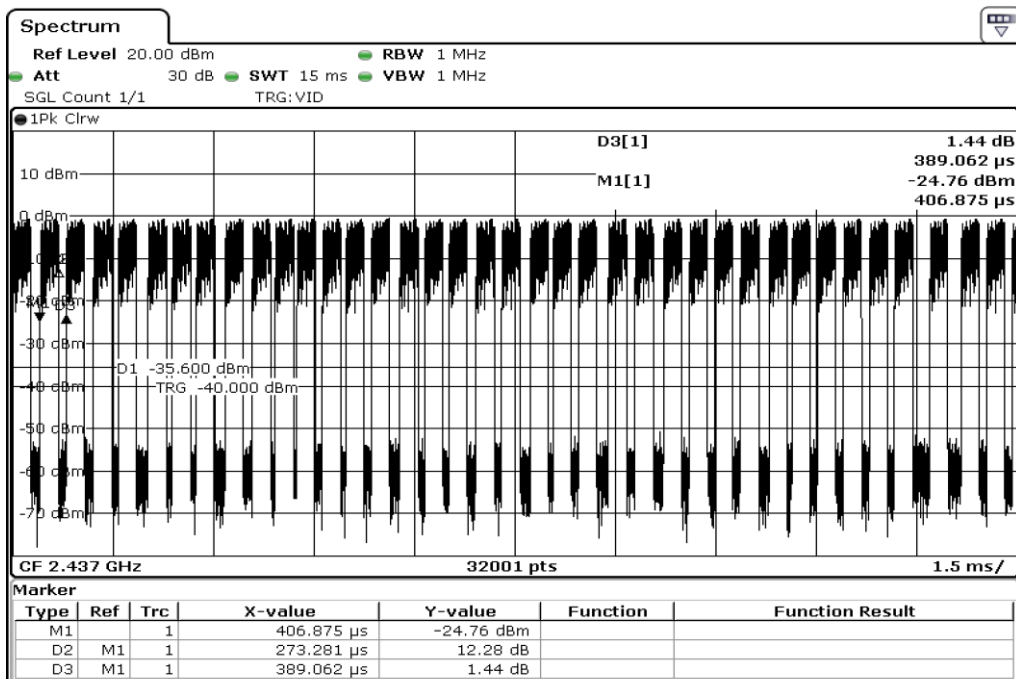

17	Duty Cycle