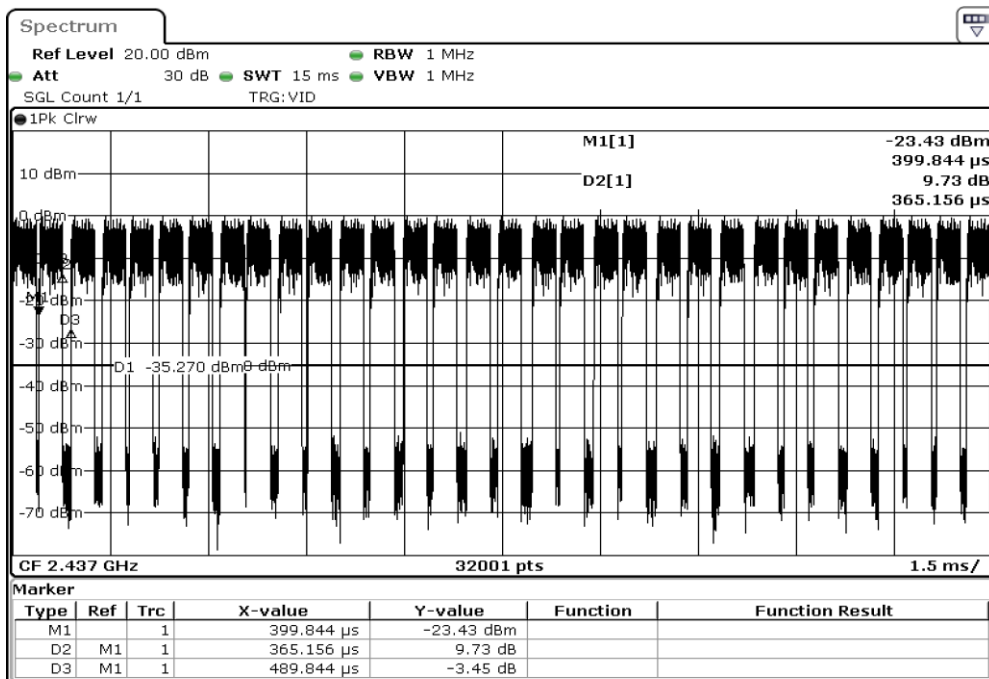

9	Duty Cycle