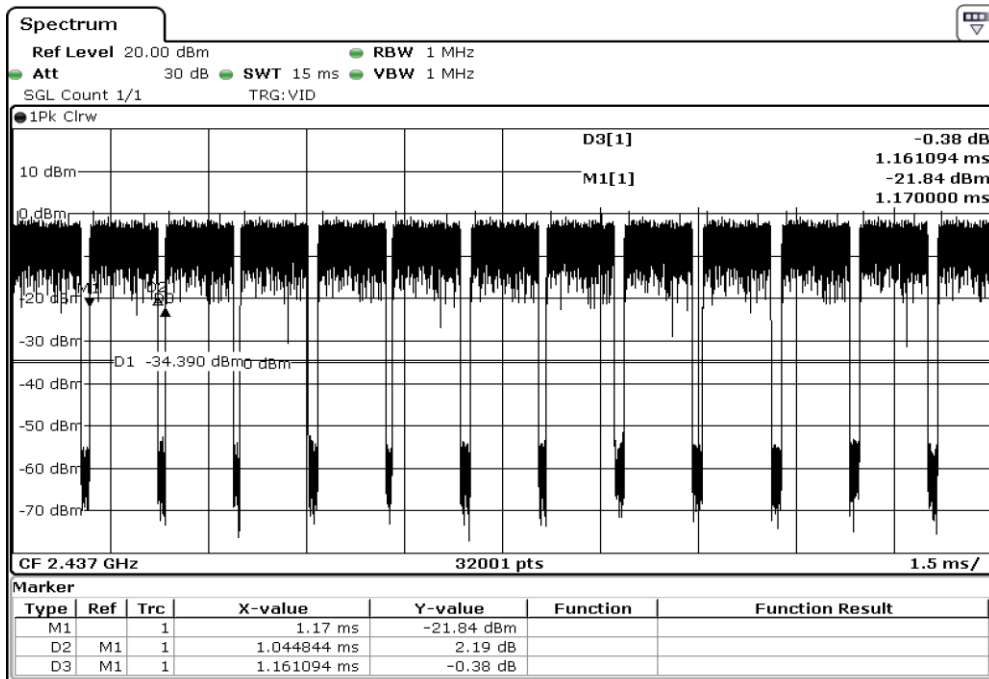

28	802.11 n40	MCS7	40 MHz	-	-	Pass
----	------------	------	--------	---	---	------

1 Duty Cycle

2 Duty Cycle

3	Duty Cycle
---	------------

4	Duty Cycle
---	------------

5	Duty Cycle
---	------------

6	Duty Cycle
---	------------