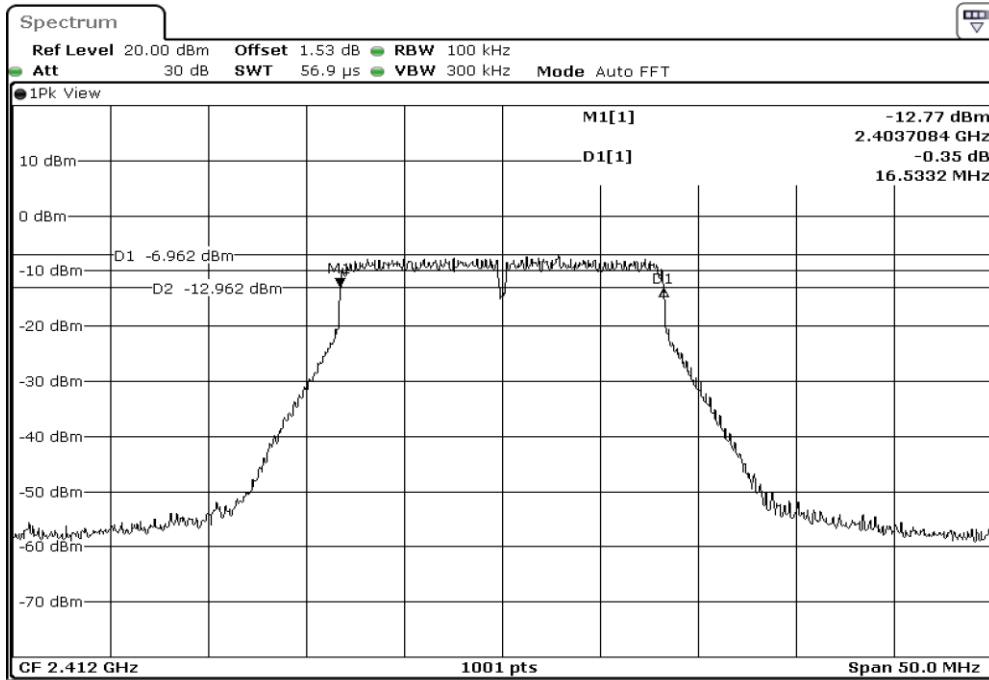

20	99% Occupied Bandwidth
----	------------------------

Test Band				WLAN_2.4GHz			
Antenna				Ant 0			
Test Parameters for Channel Bandwidths							
Test Item	No.	Mode	Channel	Bandwidth	RU Tone	RB index	Verdict
6dB Bandwidth	1	802.11 b	2412	20 MHz	-	-	Pass
	2	802.11 b	2437	20 MHz	-	-	Pass
	3	802.11 b	2462	20 MHz	-	-	Pass
	4	802.11 b	2467	20 MHz	-	-	Pass
	5	802.11 b	2472	20 MHz	-	-	Pass
	6	802.11 g	2412	20 MHz	-	-	Pass
	7	802.11 g	2437	20 MHz	-	-	Pass
	8	802.11 g	2462	20 MHz	-	-	Pass
	9	802.11 g	2467	20 MHz	-	-	Pass
	10	802.11 g	2472	20 MHz	-	-	Pass
	11	802.11 n20	2412	20 MHz	-	-	Pass
	12	802.11 n20	2437	20 MHz	-	-	Pass
	13	802.11 n20	2462	20 MHz	-	-	Pass
	14	802.11 n20	2467	20 MHz	-	-	Pass
	15	802.11 n20	2472	20 MHz	-	-	Pass
	16	802.11 n40	2422	40 MHz	-	-	Pass
	17	802.11 n40	2437	40 MHz	-	-	Pass
	18	802.11 n40	2452	40 MHz	-	-	Pass
	19	802.11 n40	2457	40 MHz	-	-	Pass
	20	802.11 n40	2462	40 MHz	-	-	Pass

1	6dB Bandwidth
---	---------------

2	6dB Bandwidth
---	---------------

3 6dB Bandwidth

4 6dB Bandwidth

5	6dB Bandwidth
---	---------------

6	6dB Bandwidth
---	---------------

7	6dB Bandwidth
---	---------------