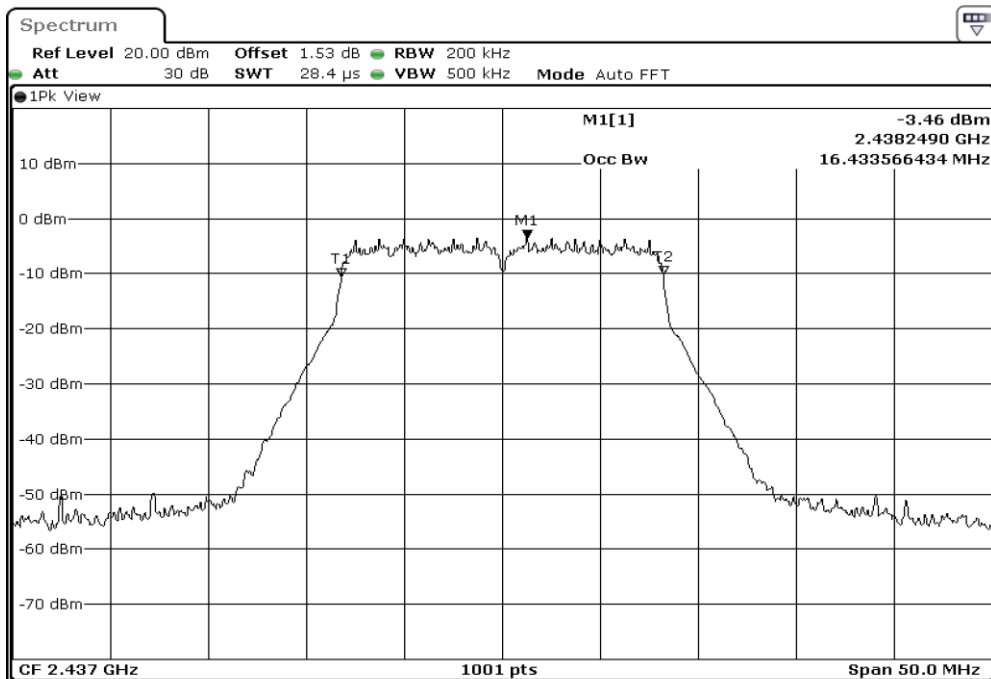

7	99% Occupied Bandwidth