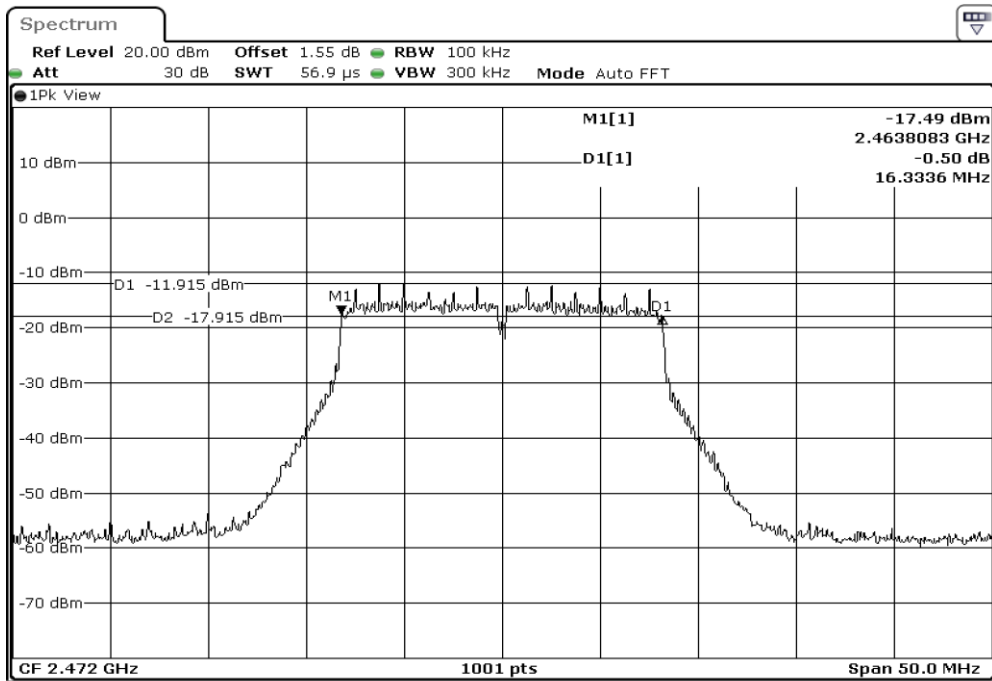

9	6dB Bandwidth

10	6dB Bandwidth