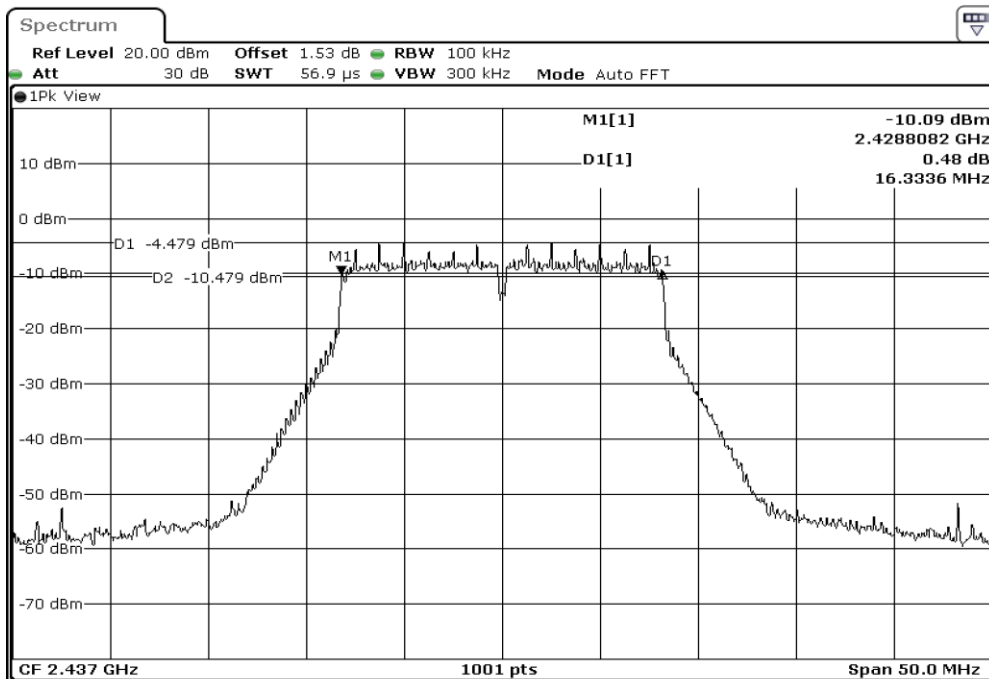

20	99% Occupied Bandwidth
----	------------------------

Test Band				WLAN_2.4GHz			
Antenna				Ant 0			
Test Parameters for Channel Bandwidths							
Test Item	No.	Mode	Channel	Bandwidth	RU Tone	RB index	Verdict
6dB Bandwidth	1	802.11 b	2412	20 MHz	-	-	Pass
	2	802.11 b	2437	20 MHz	-	-	Pass
	3	802.11 b	2462	20 MHz	-	-	Pass
	4	802.11 b	2467	20 MHz	-	-	Pass
	5	802.11 b	2472	20 MHz	-	-	Pass
	6	802.11 g	2412	20 MHz	-	-	Pass
	7	802.11 g	2437	20 MHz	-	-	Pass
	8	802.11 g	2462	20 MHz	-	-	Pass
	9	802.11 g	2467	20 MHz	-	-	Pass
	10	802.11 g	2472	20 MHz	-	-	Pass
	11	802.11 n20	2412	20 MHz	-	-	Pass
	12	802.11 n20	2437	20 MHz	-	-	Pass
	13	802.11 n20	2462	20 MHz	-	-	Pass
	14	802.11 n20	2467	20 MHz	-	-	Pass
	15	802.11 n20	2472	20 MHz	-	-	Pass
	16	802.11 n40	2422	40 MHz	-	-	Pass
	17	802.11 n40	2437	40 MHz	-	-	Pass
	18	802.11 n40	2452	40 MHz	-	-	Pass
	19	802.11 n40	2457	40 MHz	-	-	Pass
	20	802.11 n40	2462	40 MHz	-	-	Pass

1	6dB Bandwidth
---	---------------

2	6dB Bandwidth
---	---------------

3 6dB Bandwidth

4 6dB Bandwidth

5	6dB Bandwidth
---	---------------

6	6dB Bandwidth
---	---------------

7	6dB Bandwidth
---	---------------