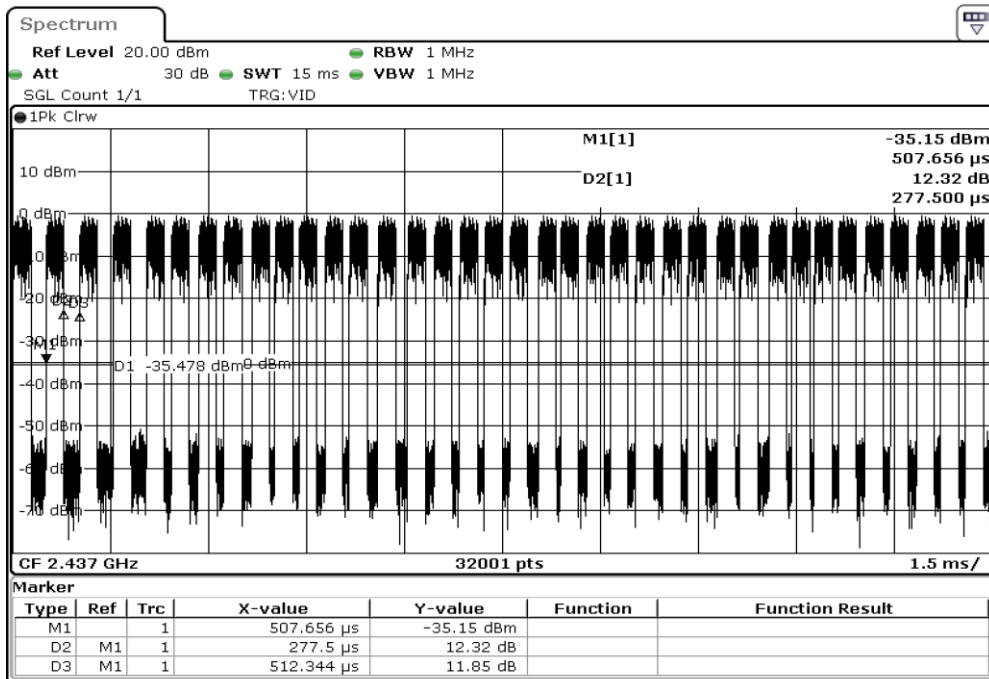

11	Duty Cycle