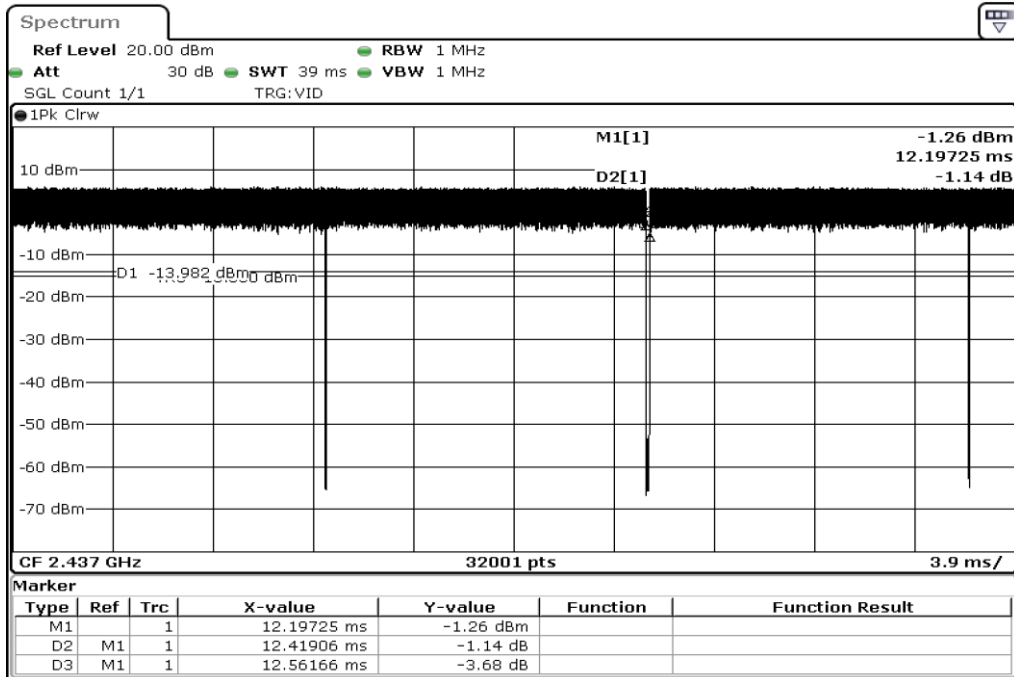

1 Duty Cycle