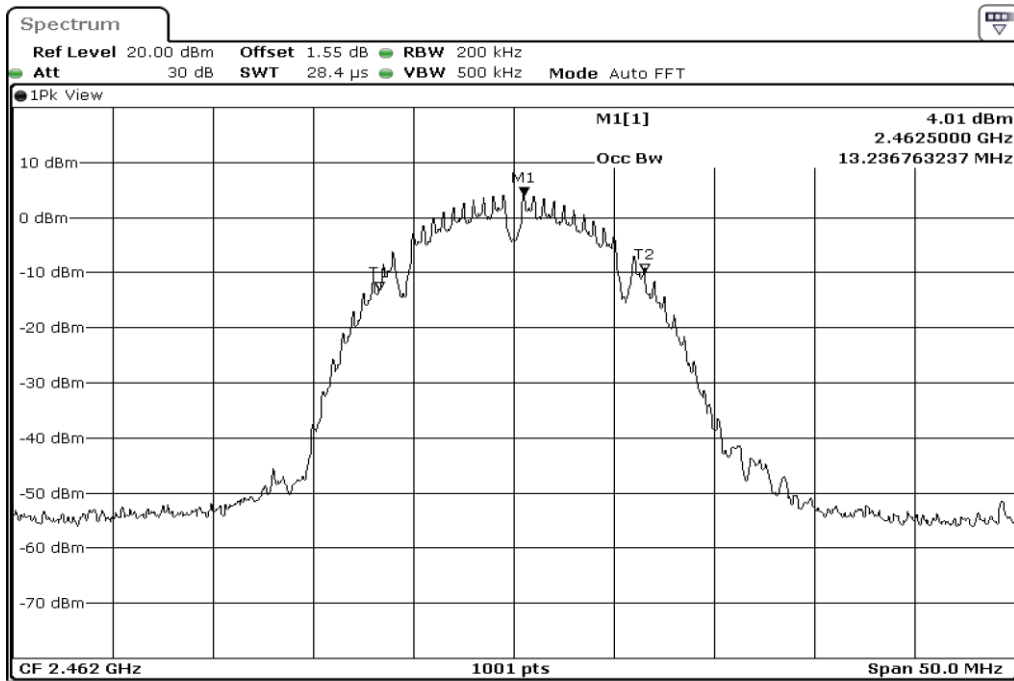

2	99% Occupied Bandwidth

3	99% Occupied Bandwidth