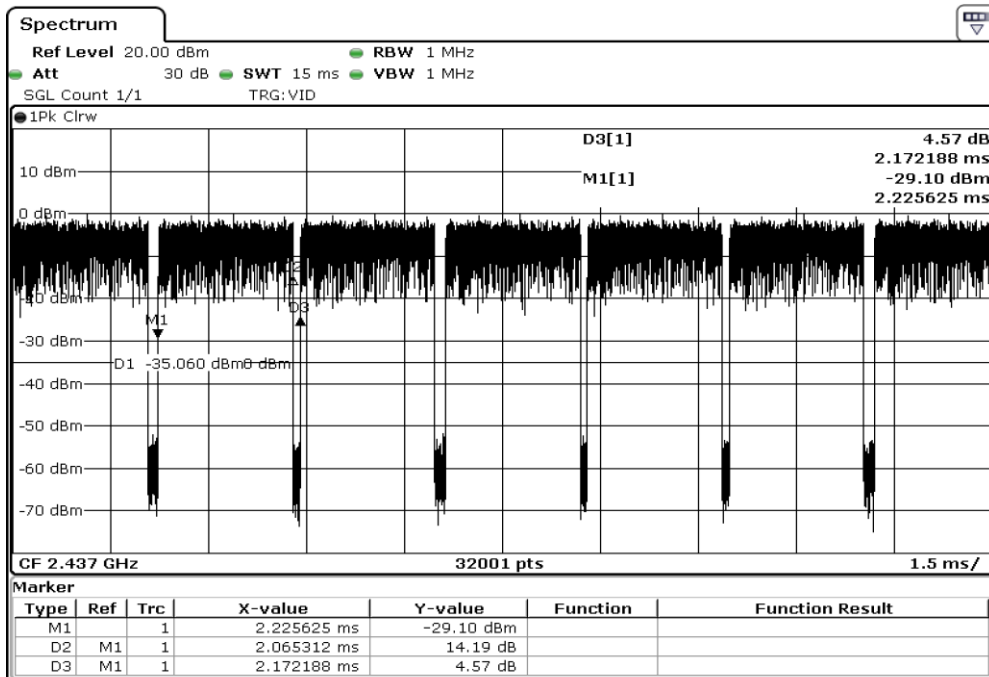

28	802.11 n40	MCS7	40 MHz	-	-	Pass
----	------------	------	--------	---	---	------

1 Duty Cycle

2 Duty Cycle

3	Duty Cycle
---	------------

4	Duty Cycle
---	------------

5	Duty Cycle
---	------------

6	Duty Cycle
---	------------