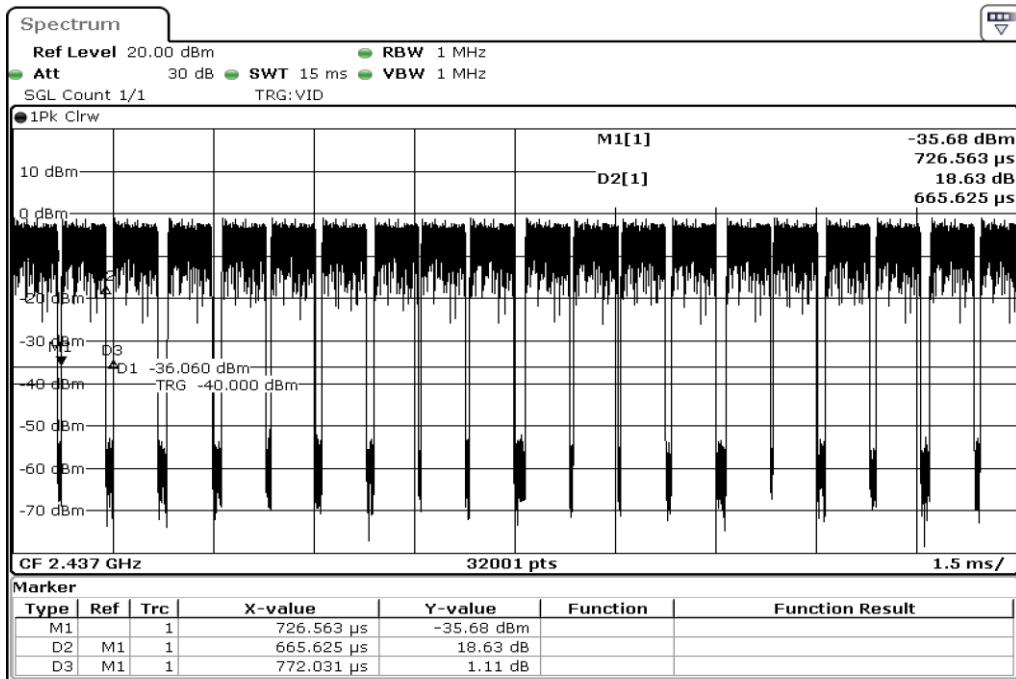

14 Duty Cycle