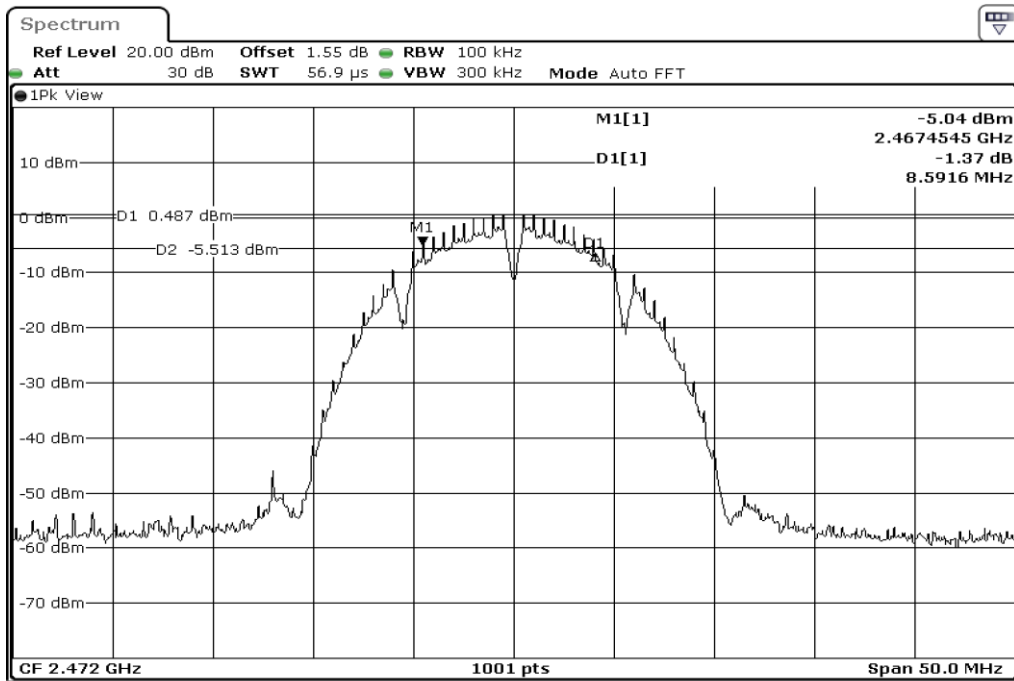

20	99% Occupied Bandwidth
----	------------------------

Test Band				WLAN_2.4GHz			
Antenna				Ant 0			
Test Parameters for Channel Bandwidths							
Test Item	No.	Mode	Channel	Bandwidth	RU Tone	RB index	Verdict
6dB Bandwidth	1	802.11 b	2412	20 MHz	-	-	Pass
	2	802.11 b	2437	20 MHz	-	-	Pass
	3	802.11 b	2462	20 MHz	-	-	Pass
	4	802.11 b	2467	20 MHz	-	-	Pass
	5	802.11 b	2472	20 MHz	-	-	Pass
	6	802.11 g	2412	20 MHz	-	-	Pass
	7	802.11 g	2437	20 MHz	-	-	Pass
	8	802.11 g	2462	20 MHz	-	-	Pass
	9	802.11 g	2467	20 MHz	-	-	Pass
	10	802.11 g	2472	20 MHz	-	-	Pass
	11	802.11 n20	2412	20 MHz	-	-	Pass
	12	802.11 n20	2437	20 MHz	-	-	Pass
	13	802.11 n20	2462	20 MHz	-	-	Pass
	14	802.11 n20	2467	20 MHz	-	-	Pass
	15	802.11 n20	2472	20 MHz	-	-	Pass
	16	802.11 n40	2422	40 MHz	-	-	Pass
	17	802.11 n40	2437	40 MHz	-	-	Pass
	18	802.11 n40	2452	40 MHz	-	-	Pass
	19	802.11 n40	2457	40 MHz	-	-	Pass
	20	802.11 n40	2462	40 MHz	-	-	Pass

1	6dB Bandwidth
---	---------------

2	6dB Bandwidth
---	---------------

3 6dB Bandwidth

4 6dB Bandwidth

5	6dB Bandwidth
---	---------------

6	6dB Bandwidth
---	---------------

7	6dB Bandwidth
---	---------------