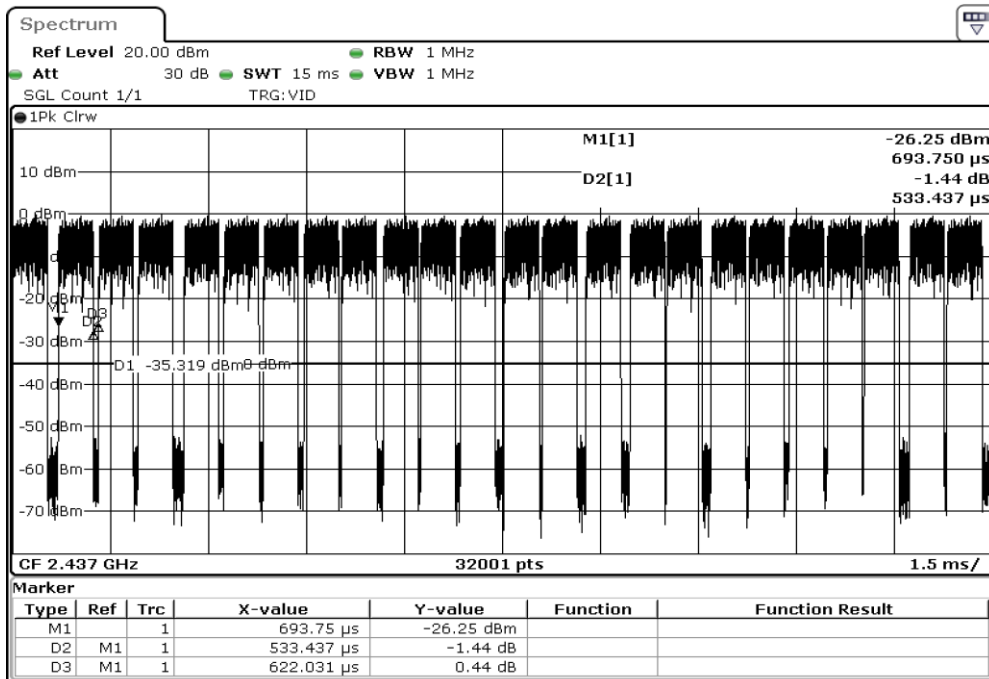

9	Duty Cycle

10	Duty Cycle