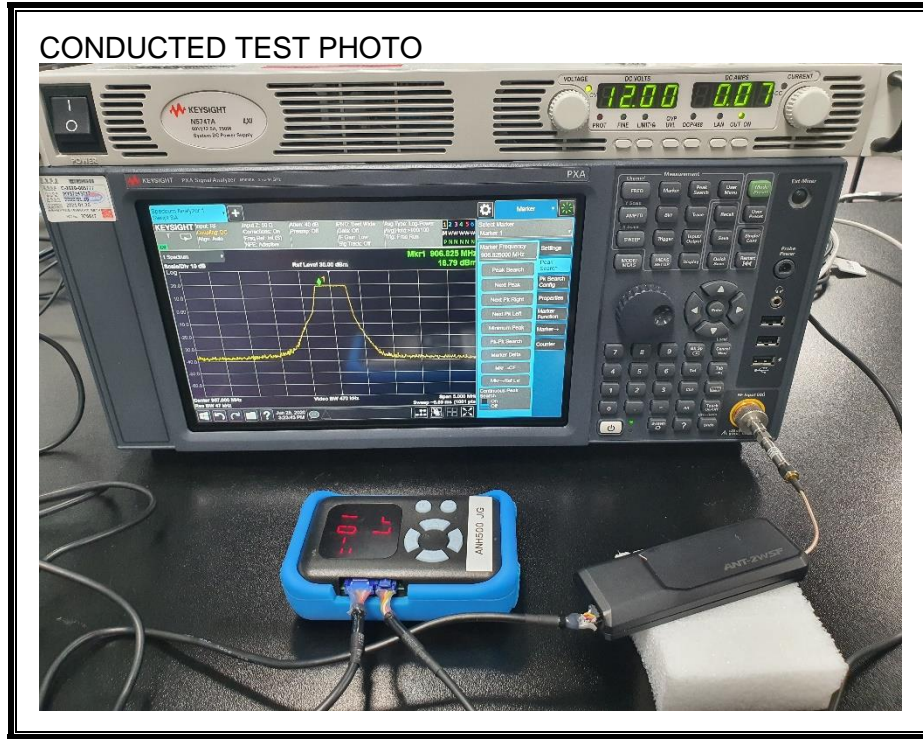

1. Appendix: TEST SETUP PHOTOS(Conducted Test)

1) CONDUCTED RF MEASUREMENT SETUP

2. Appendix: TEST SETUP PHOTOS(Radiated Test)

1) RADIATED RF MEASUREMENT SETUP (BELOW 30 MHz)

2) **RADIATED RF MEASUREMENT SETUP (BELOW 1 GHz)**

3) **RADIATED RF MEASUREMENT SETUP (ABOVE 1 GHz)**

4) **RADIATED RF MEASUREMENT SET-UP (Axis)**

END OF REPORT