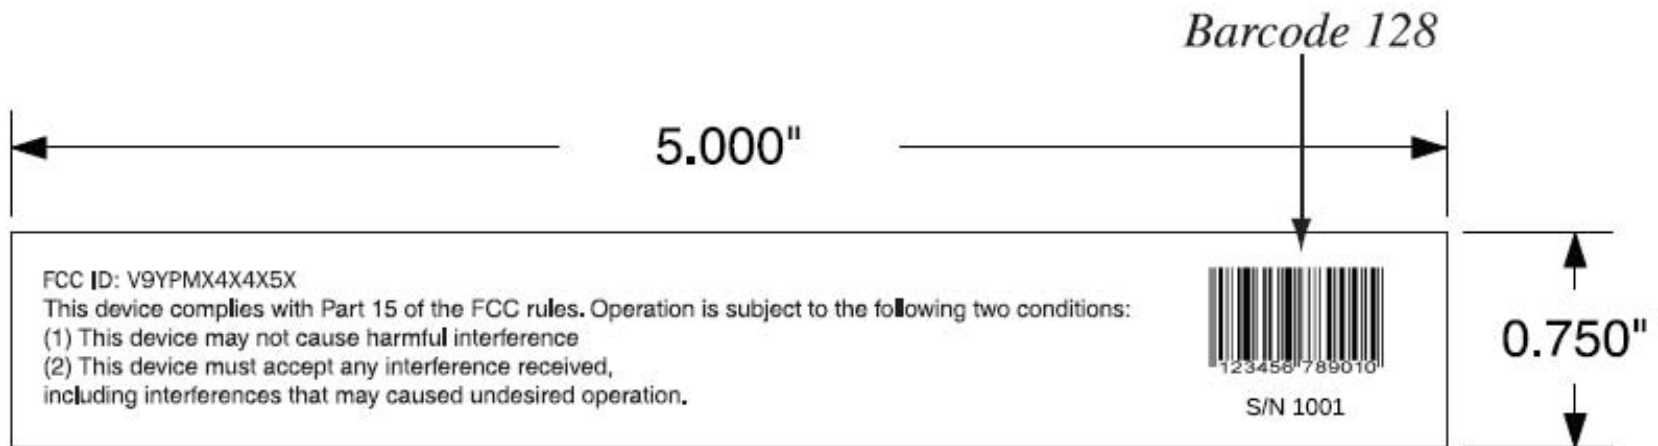

*Text & Graphic Prints Black
On A White (Material) Background
UV Varnish Cover Entire Label*

*Sequential Serial Number & Barcode Start: 1001
Ending Number: 1100*

Square Corners