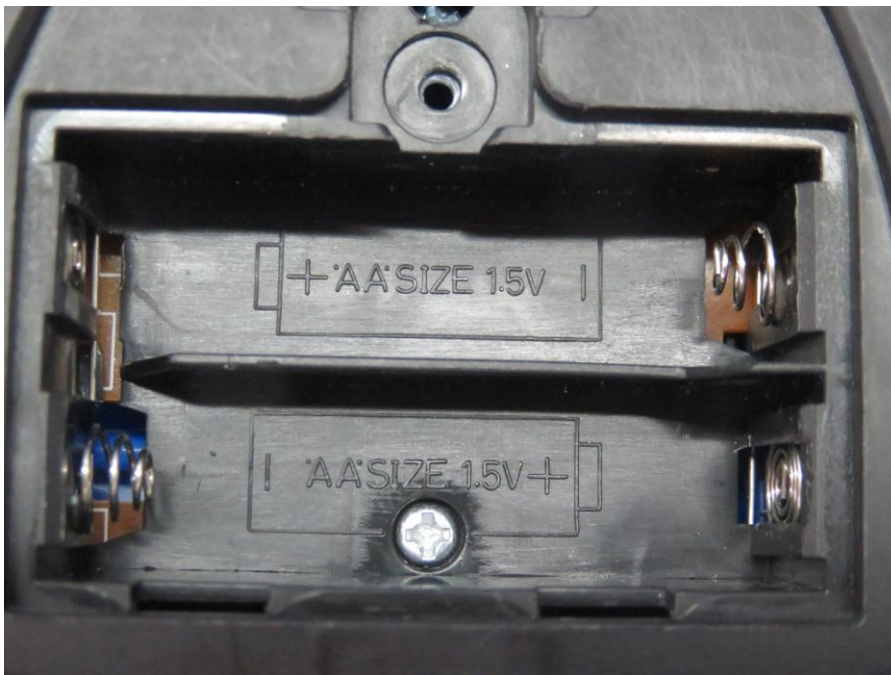

INTERTEK TESTING SERVICE

Report No.: 16120190HKG-001

Equipment Photographs

Model : 94424

(Internal)

INTERTEK TESTING SERVICE

Report No.: 16120190HKG-001

Equipment Photographs

Model : 94424

(Internal)