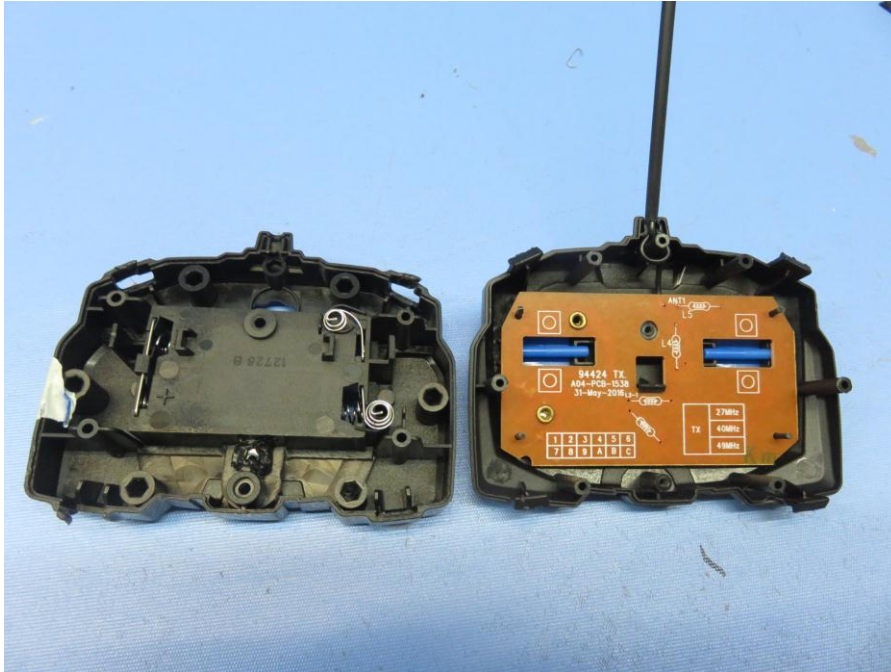

INTERTEK TESTING SERVICE

Report No.: 16120190HKG-001

Equipment Photographs

Model : 94424

(Internal)

INTERTEK TESTING SERVICE

Report No.: 16120190HKG-001

Equipment Photographs

Model : 94424

(Internal)