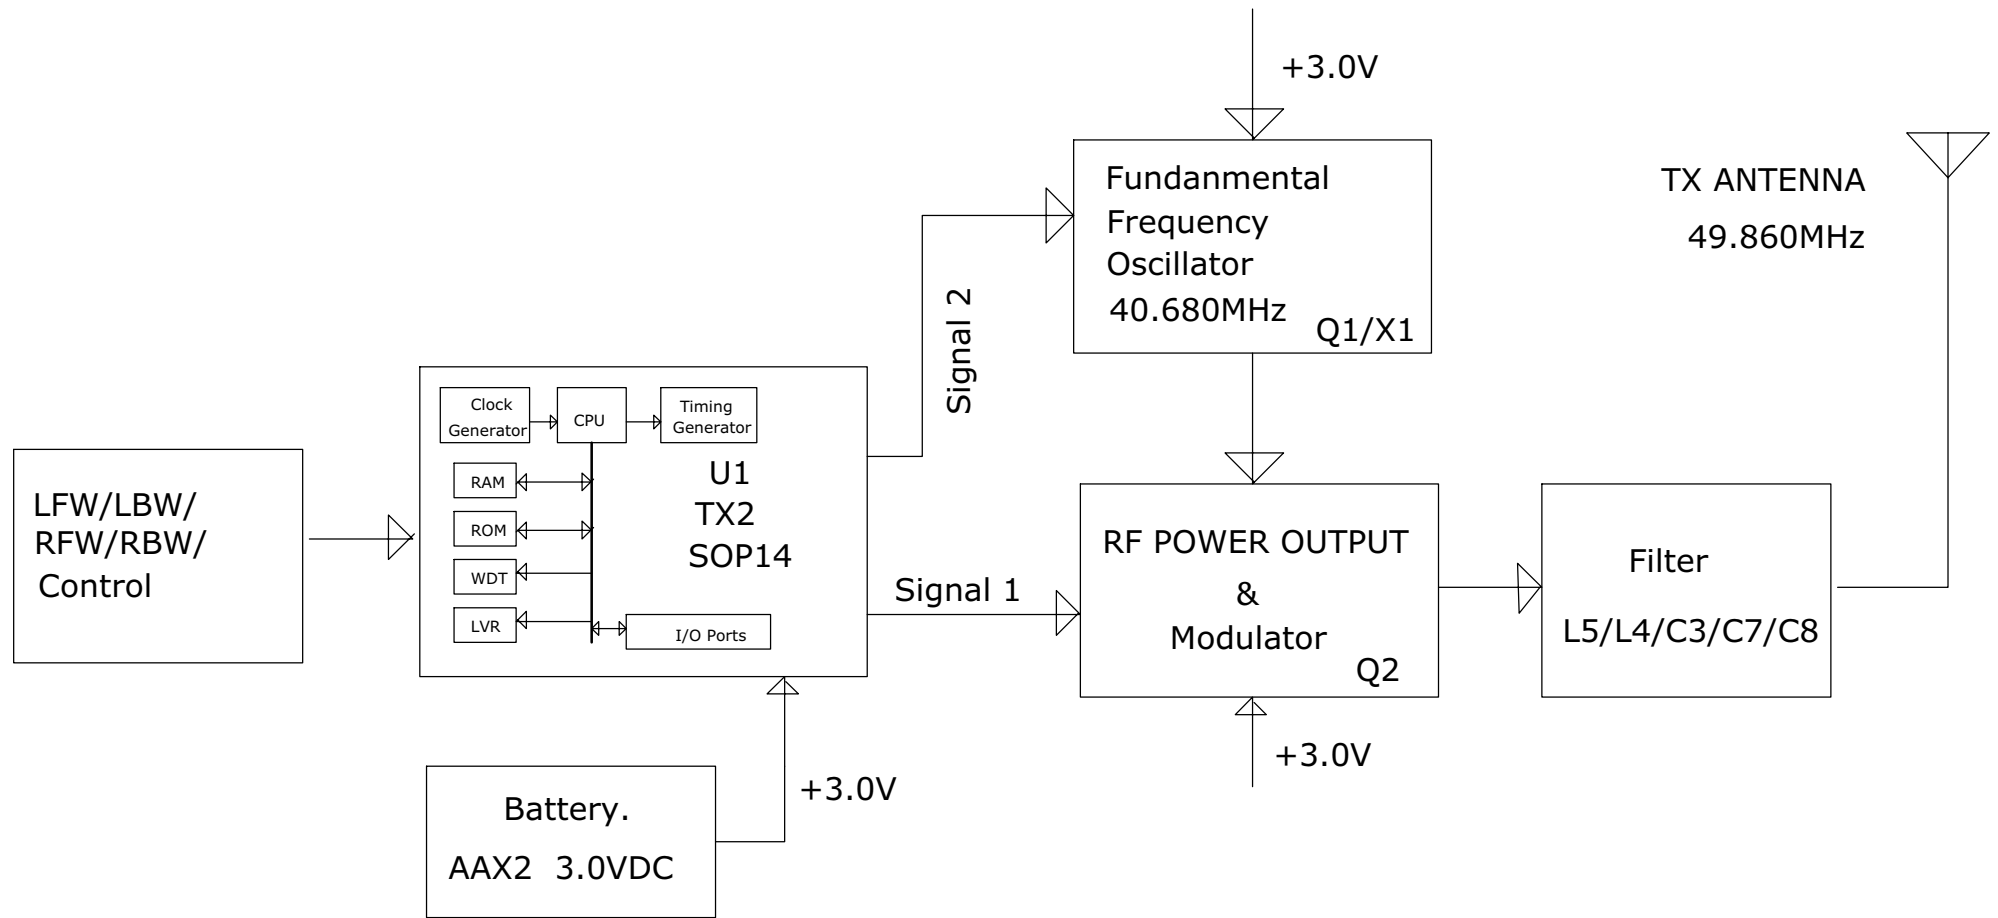

BLOCK DIAGRAM OF VERSION:- TX 49.860MHz

MODEL NO:- 94424

MODEL Name:Hydro Thunder

APPLICANT:-TOY STATE INDUSTRIAL LTD

MODEL NO:-94140

PAGE NO:- 1 OF 2

DRAWN BY: Chen	DATED: 2016-10-17	COMPANY: TOY STATE INDUSTRIAL LTD		
CHECK BY: Xiao	DATED: 2016-10-17	MODEL: 94424 TX 49.860M BLOCK DIAGRAM		
APP.BY: Xiao	DATED: 2016-10-17	REV: 1.0	DRAWING NO:	SHEET: 1 OF 2