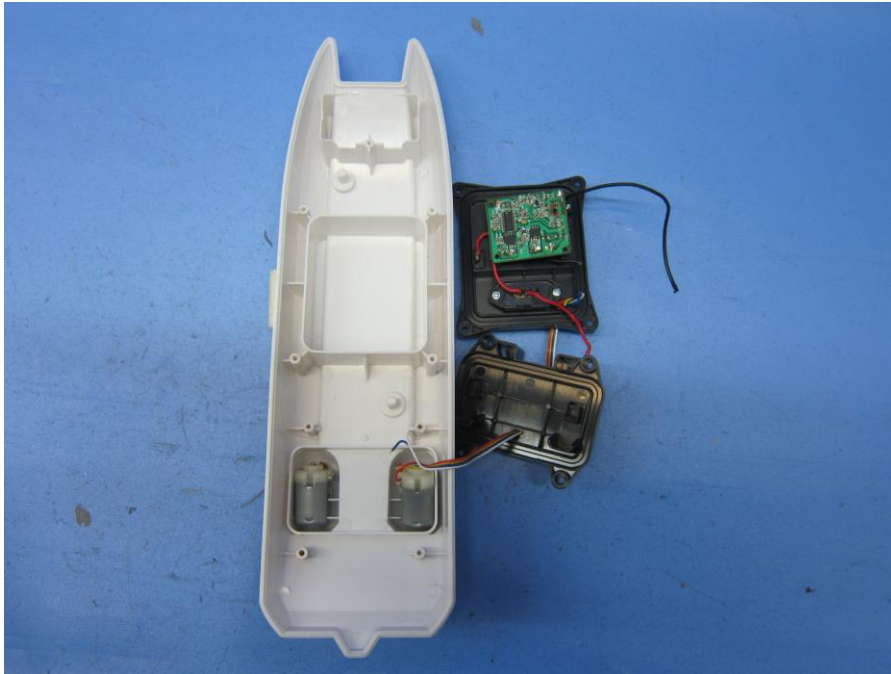

INTERTEK TESTING SERVICE

Report No.: 16120190HKG-002

Equipment Photographs

Model : 94424

(Internal)

INTERTEK TESTING SERVICE

Report No.: 16120190HKG-002

Equipment Photographs

Model : 94424

(Internal)

INTERTEK TESTING SERVICE

Report No.: 16120190HKG-002

Equipment Photographs

Model : 94424

(Internal)