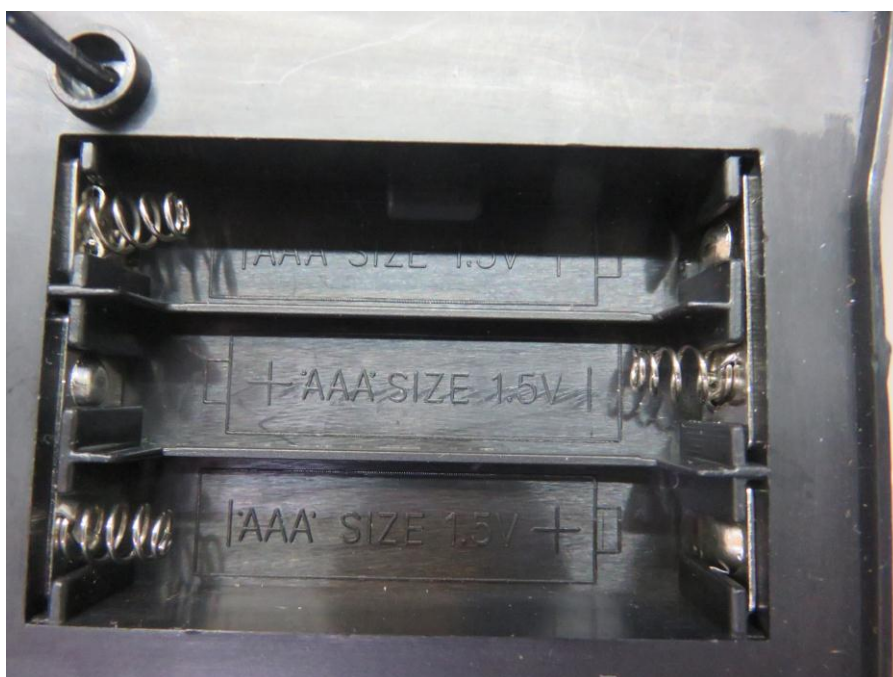

INTERTEK TESTING SERVICE

Report No.: 16120190HKG-002

Equipment Photographs

Model : 94424

(Internal)

INTERTEK TESTING SERVICE

Report No.: 16120190HKG-002

Equipment Photographs

Model : 94424

(Internal)

INTERTEK TESTING SERVICE

Report No.: 16120190HKG-002

Equipment Photographs

Model : 94424

(Internal)