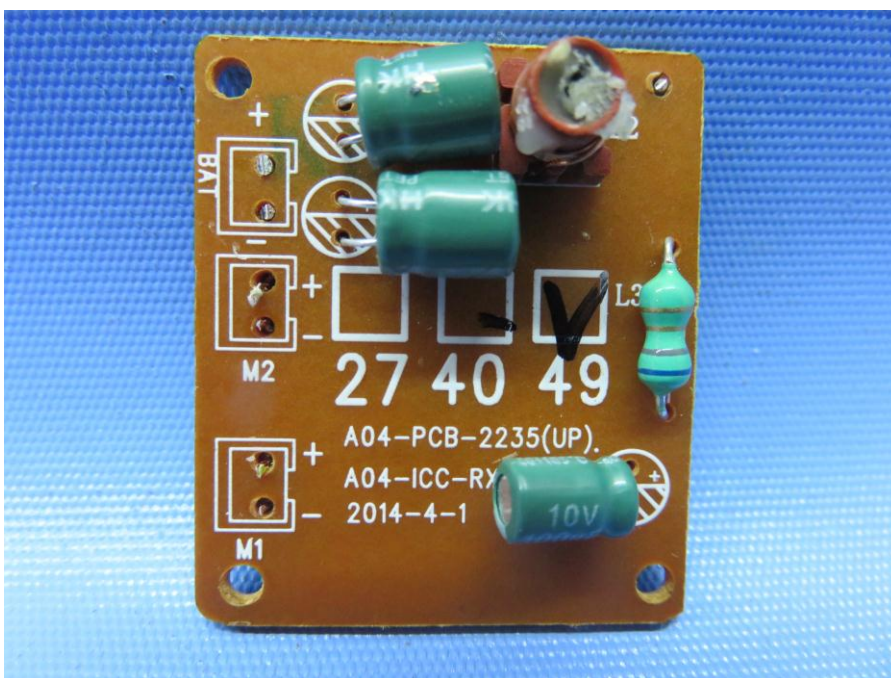

INTERTEK TESTING SERVICE

Report No.: 16120190HKG-002

Equipment Photographs

Model : 94424

(Internal)

INTERTEK TESTING SERVICE

Report No.: 16120190HKG-002

Equipment Photographs

Model : 94424

(Internal)

INTERTEK TESTING SERVICE

Report No.: 16120190HKG-002

Equipment Photographs

Model : 94424

(Internal)