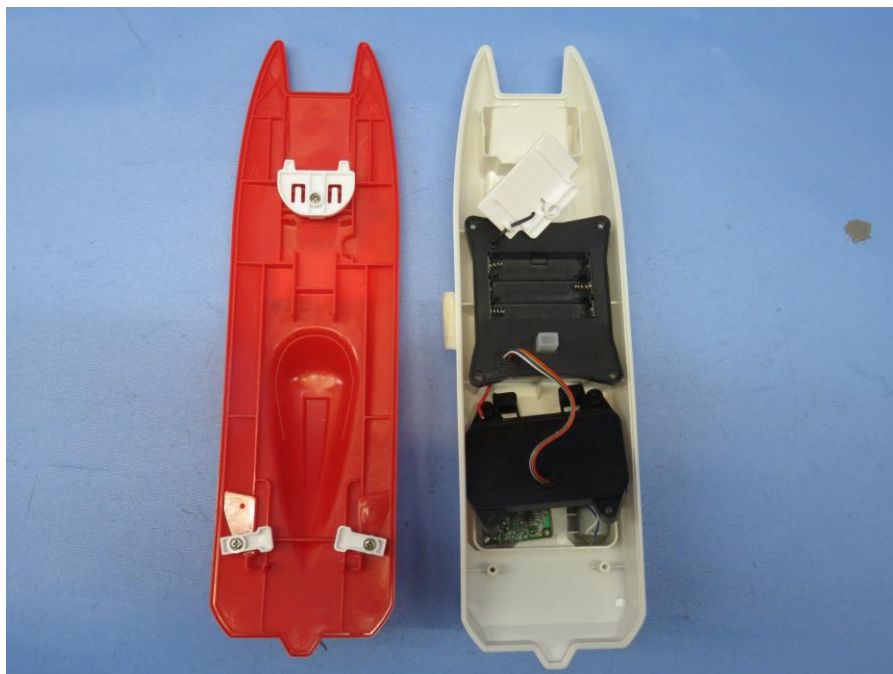

INTERTEK TESTING SERVICE

Report No.: 16120190HKG-002

Equipment Photographs

Model : 94424

(Internal)

INTERTEK TESTING SERVICE

Report No.: 16120190HKG-002

Equipment Photographs

Model : 94424

(Internal)

INTERTEK TESTING SERVICE

Report No.: 16120190HKG-002

Equipment Photographs

Model : 94424

(Internal)