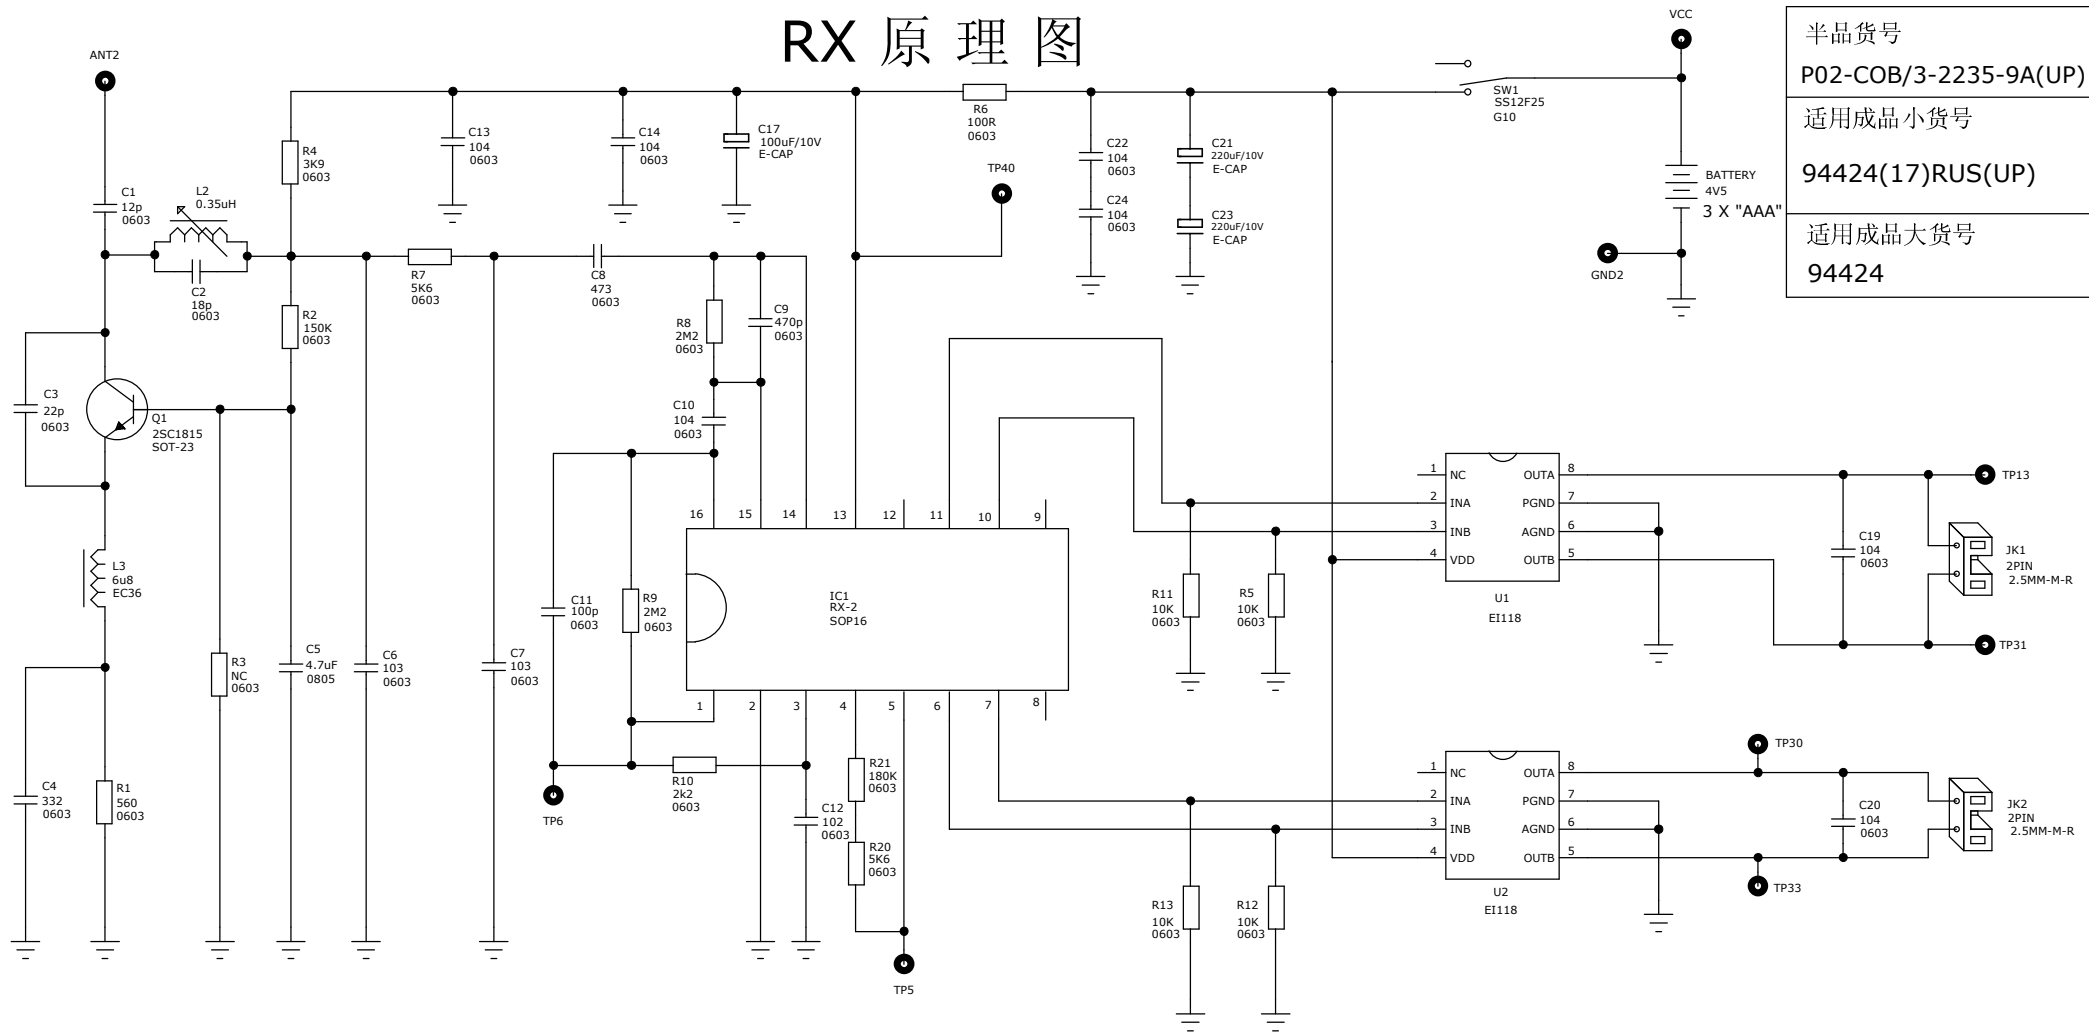

深圳南岭玩具制品有限公司

表号: 28-F-004

RX 原理图

| | |
|---------|-----------------------|
| 半品货号 | P02-COB/3-2235-9A(UP) |
| 适用成品小货号 | 94424(17)RUS(UP) |
| 适用成品大货号 | 94424 |

FREQUENCY: 49.860MHz

| | |
|-----------------------------------|------------------|
| COMPANY: TOY STATE INDUSTRIAL LTD | |
| MODEL: 94424RX-49MHz | |
| VER: 1.0 | |
| DRAWN BY: Chen | DATE: 2016-10-17 |
| CHECK BY: Wang | DATE: 2016-10-17 |
| APP. BY: Xiao | DATE: 2016-10-17 |