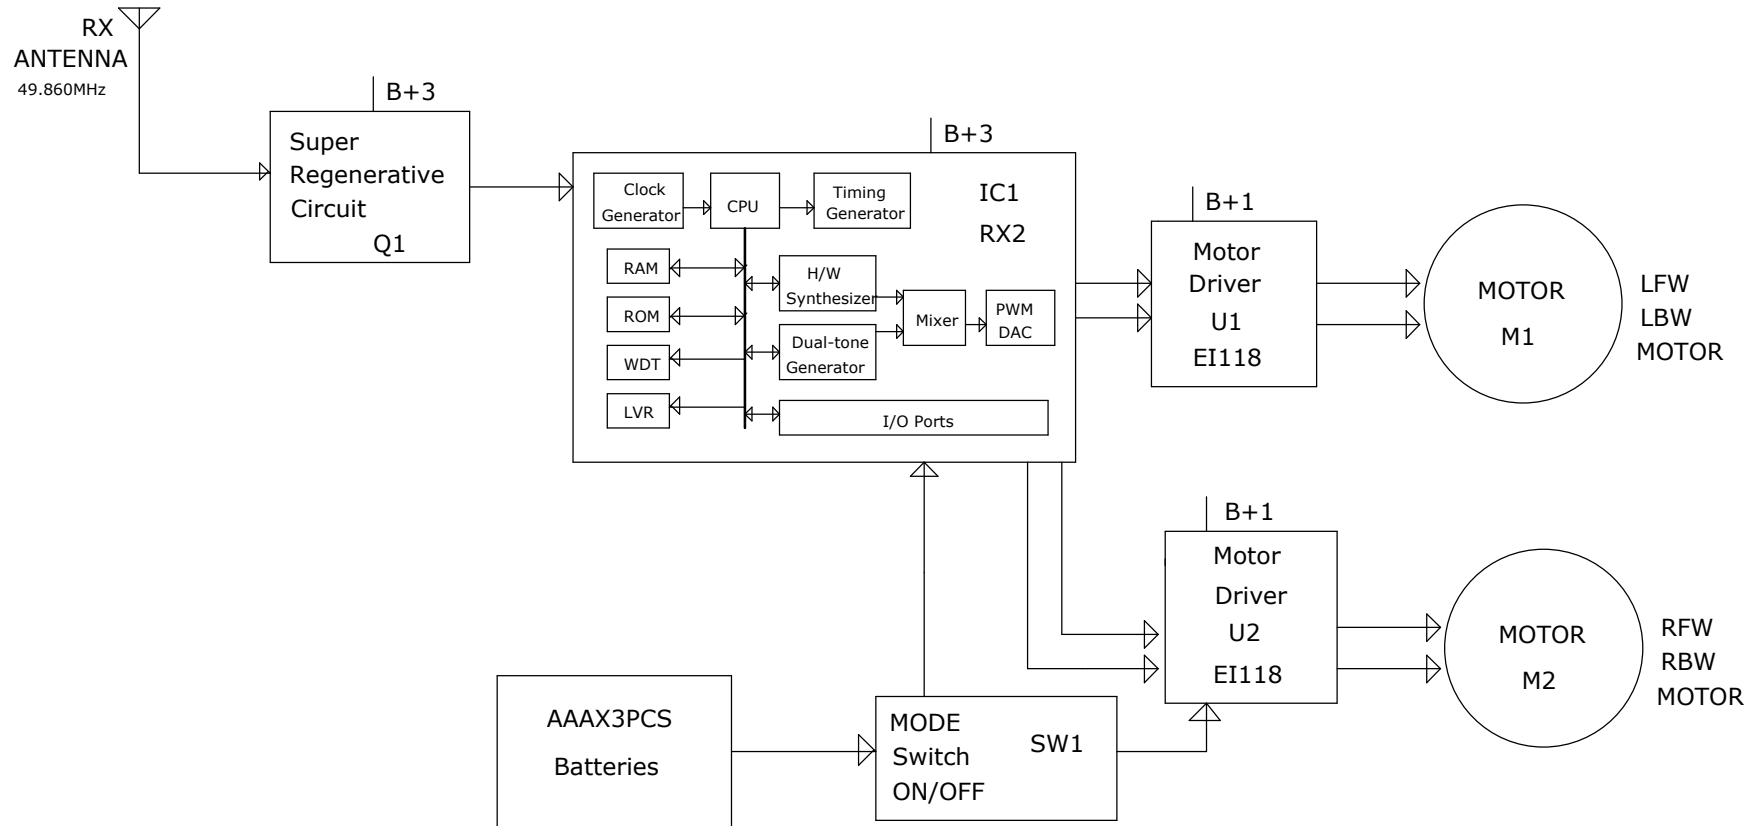

BLOCK DIAGRAM OF VERSION:- RX 49.860MHz

MODEL NO:- 94424

MODEL Name:Hydro Thunder

APPLICANT:-TOY STATE INDUSTRIAL LTD

MODEL NO:-94424

PAGE NO:- 2 OF 2

DRAWN BY: Chen	DATED: 2016-10-17	COMPANY: TOY STATE INDUSTRIAL LTD		
CHECK BY: Xiao	DATED: 2016-10-17	MODEL: 94424 RX 49M BLOCK DIAGRAM		
APP.BY: Xiao	DATED: 2016-10-17	REV: 1.0	DRAWING NO:	SHEET: 2 OF 2