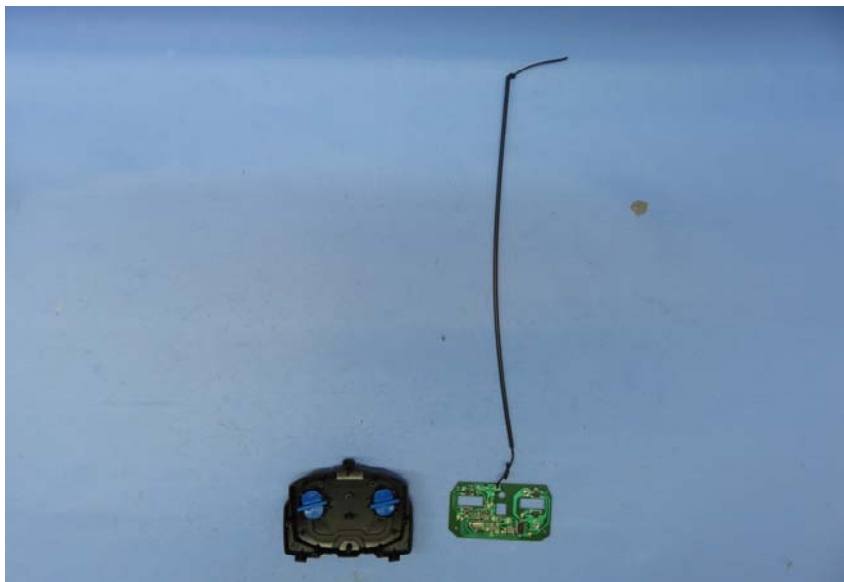

INTERTEK TESTING SERVICE

Report No.: 16071735HKG-001

Equipment Photographs

Model : 94424

(Internal)

INTERTEK TESTING SERVICE

Report No.: 16071735HKG-001

Equipment Photographs

Model : 94424

(Internal)

INTERTEK TESTING SERVICE

Report No.: 16071735HKG-001

Equipment Photographs

Model : 94424

(Internal)