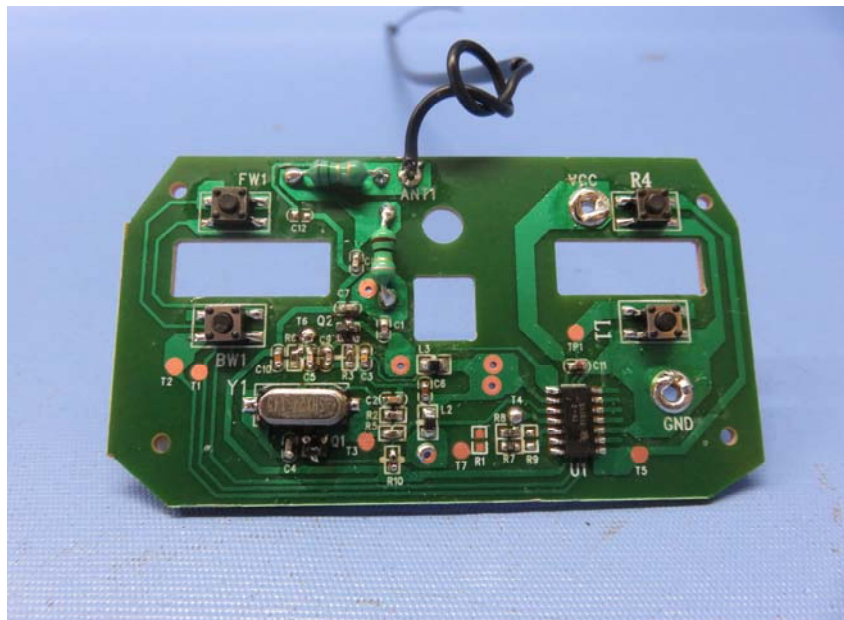

INTERTEK TESTING SERVICE

Report No.: 16071735HKG-001

Equipment Photographs

Model : 94424

(Internal)

INTERTEK TESTING SERVICE

Report No.: 16071735HKG-001

Equipment Photographs

Model : 94424

(Internal)

INTERTEK TESTING SERVICE

Report No.: 16071735HKG-001

Equipment Photographs

Model : 94424

(Internal)