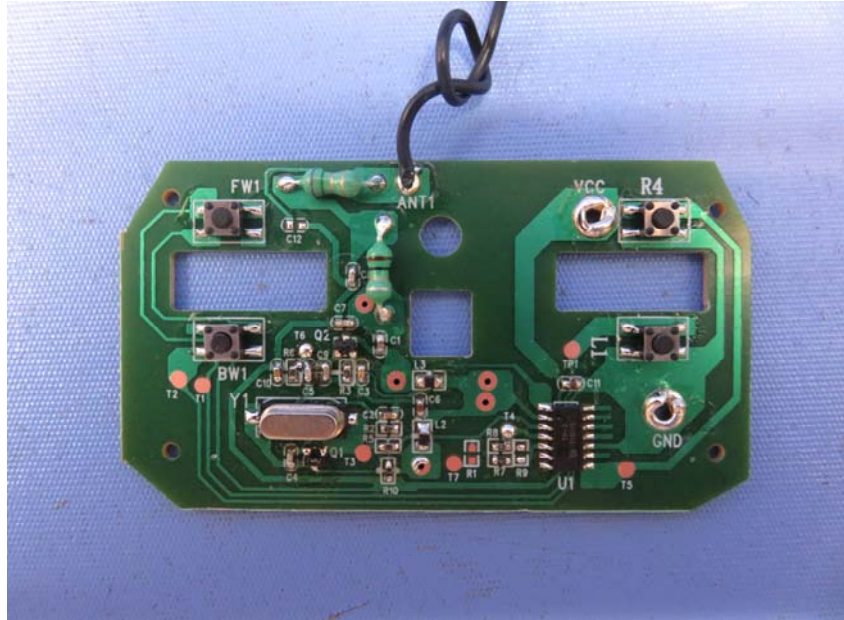

INTERTEK TESTING SERVICE

Report No.: 16071735HKG-001

Equipment Photographs

Model : 94424

(Internal)

INTERTEK TESTING SERVICE

Report No.: 16071735HKG-001

Equipment Photographs

Model : 94424

(Internal)

INTERTEK TESTING SERVICE

Report No.: 16071735HKG-001

Equipment Photographs

Model : 94424

(Internal)