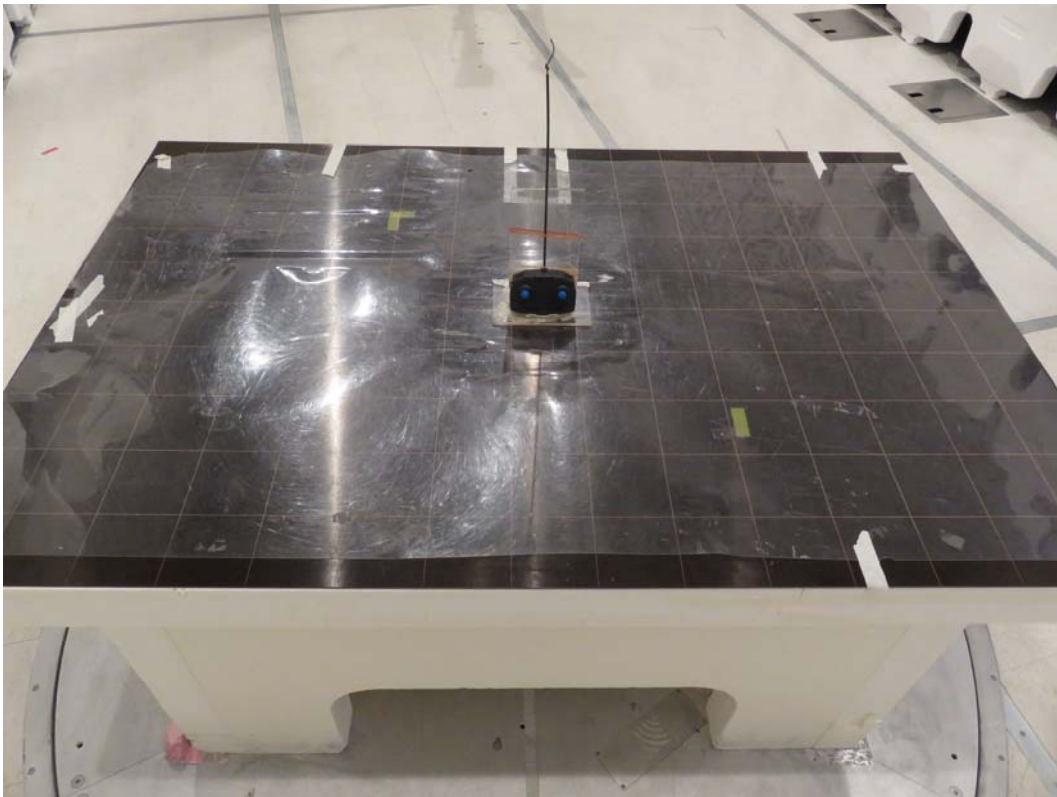


INTERTEK TESTING SERVICE

Report No: 16071735HKG-001

Configuration Photographs

Worst-Case Radiated Emissions

(Front View)

Model : 94424

INTERTEK TESTING SERVICE

Report No: 16071735HKG-001

Configuration Photographs

Worst-Case Radiated Emissions

(Back View)

Model : **94424**