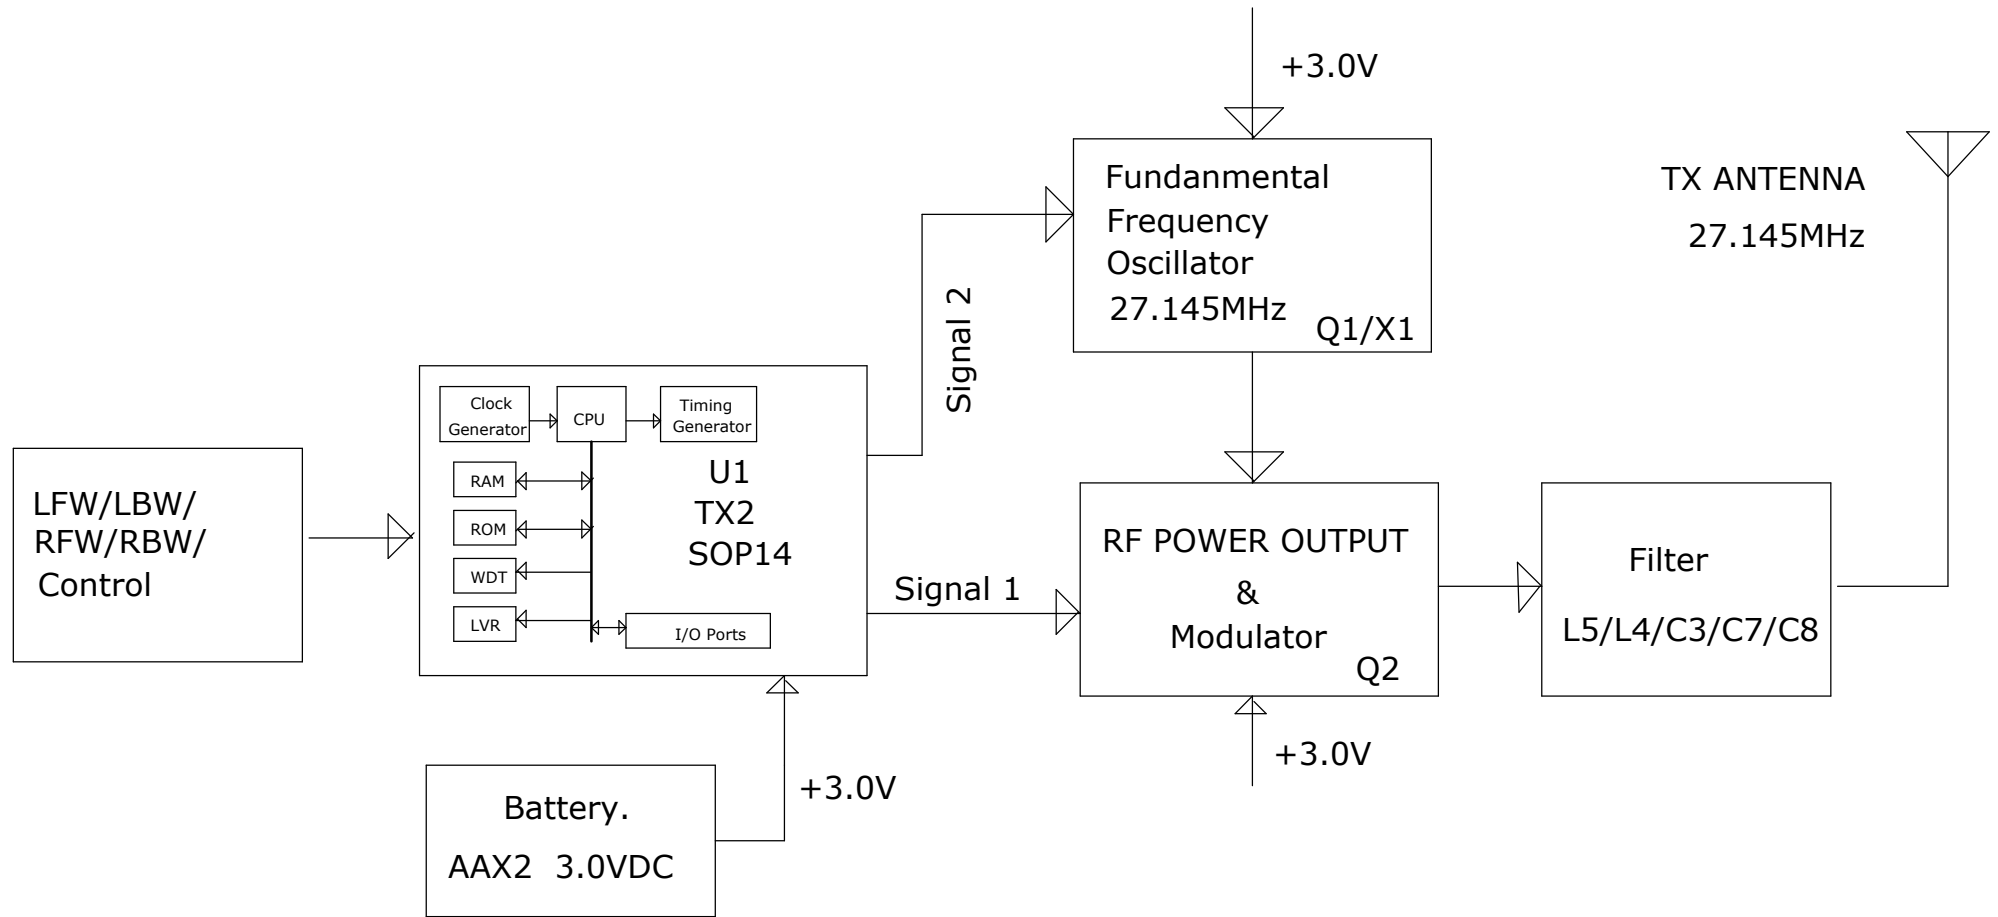

BLOCK DIAGRAM OF VERSION:- TX 27.145MHz

MODEL NO:- 94424

MODEL Name:Hydro Thunder

APPLICANT:-TOY STATE INDUSTRIAL LTD

MODEL NO:-94140

PAGE NO:- 1 OF 2

DRAWN BY: Chen	DATED: 2016-7-22	COMPANY: TOY STATE INDUSTRIAL LTD		
CHECK BY: Xiao	DATED: 2016-7-22	MODEL: 94424 TX 27M BLOCK DIAGRAM		
APP.BY: Xiao	DATED: 2016-7-22	REV: 1.0	DRAWING NO:	SHEET: 1 OF 2