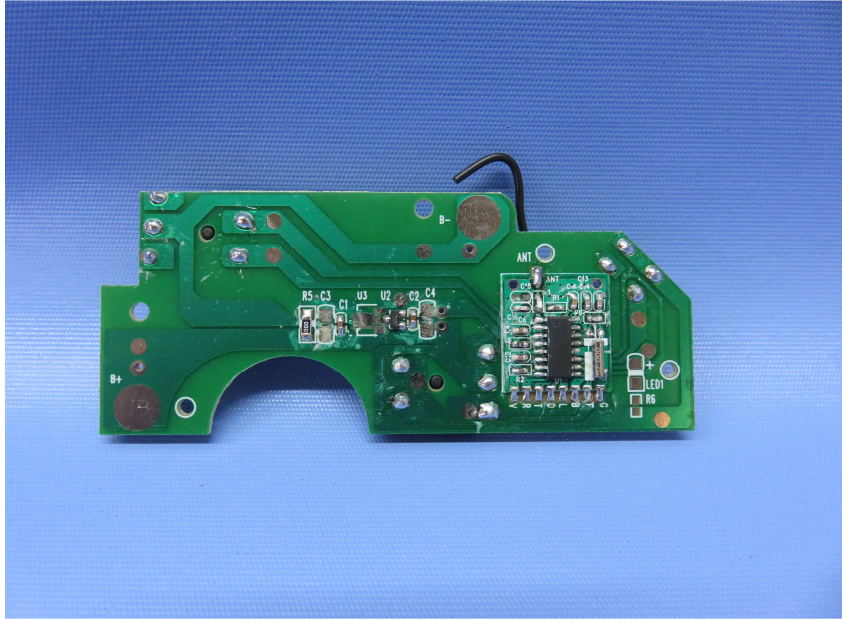

INTERTEK TESTING SERVICE

Report No.: 16031540HKG-005

Equipment Photographs

Model : 94385

(Internal)

INTERTEK TESTING SERVICE

Report No.: 16031540HKG-005

Equipment Photographs

Model : 94385

(Internal)

INTERTEK TESTING SERVICE

Report No.: 16031540HKG-005

Equipment Photographs

Model : 94385

(Internal)