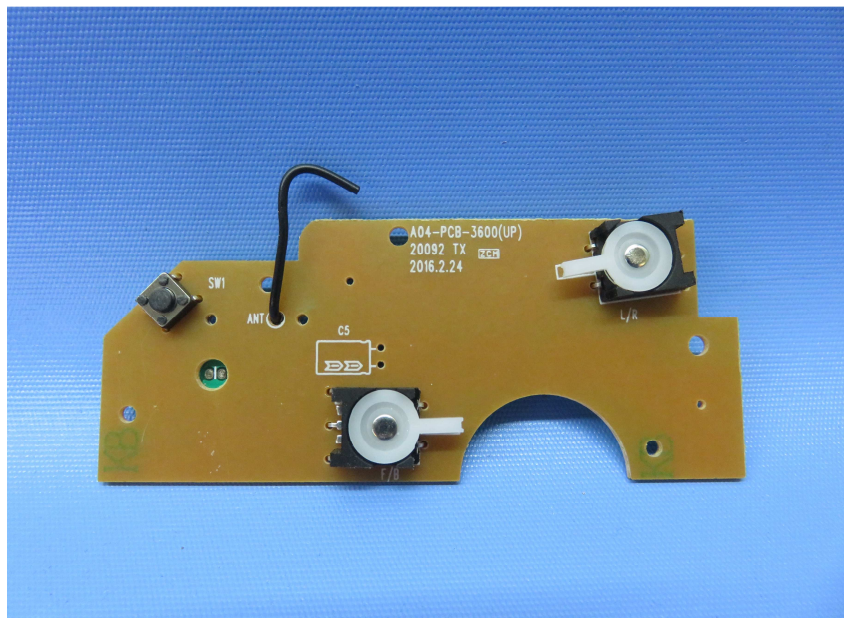

INTERTEK TESTING SERVICE

Report No.: 16031540HKG-005

Equipment Photographs

Model : 94385

(Internal)

INTERTEK TESTING SERVICE

Report No.: 16031540HKG-005

Equipment Photographs

Model : 94385

(Internal)

INTERTEK TESTING SERVICE

Report No.: 16031540HKG-005

Equipment Photographs

Model : 94385

(Internal)