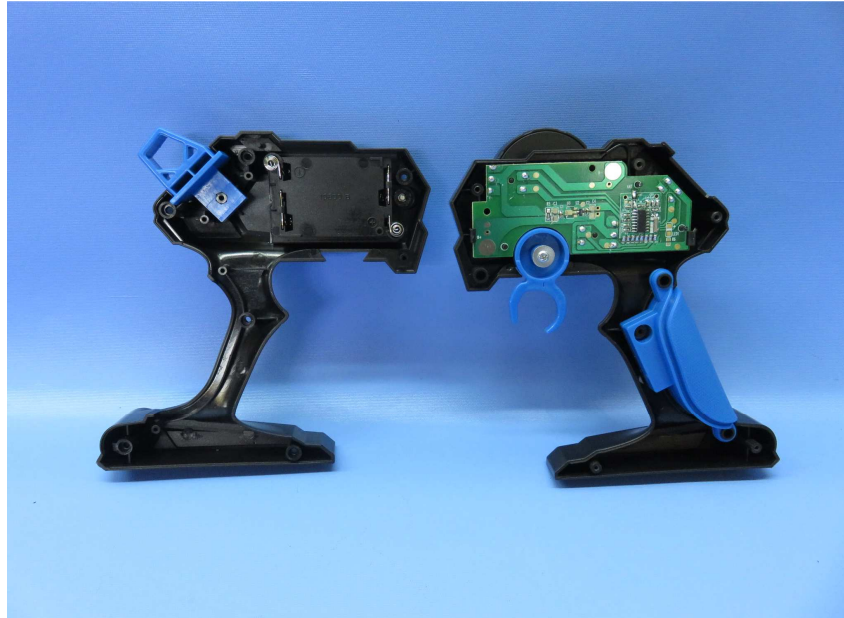

INTERTEK TESTING SERVICE

Report No.: 16031540HKG-005

Equipment Photographs

Model : 94385

(Internal)

INTERTEK TESTING SERVICE

Report No.: 16031540HKG-005

Equipment Photographs

Model : 94385

(Internal)

INTERTEK TESTING SERVICE

Report No.: 16031540HKG-005

Equipment Photographs

Model : 94385

(Internal)