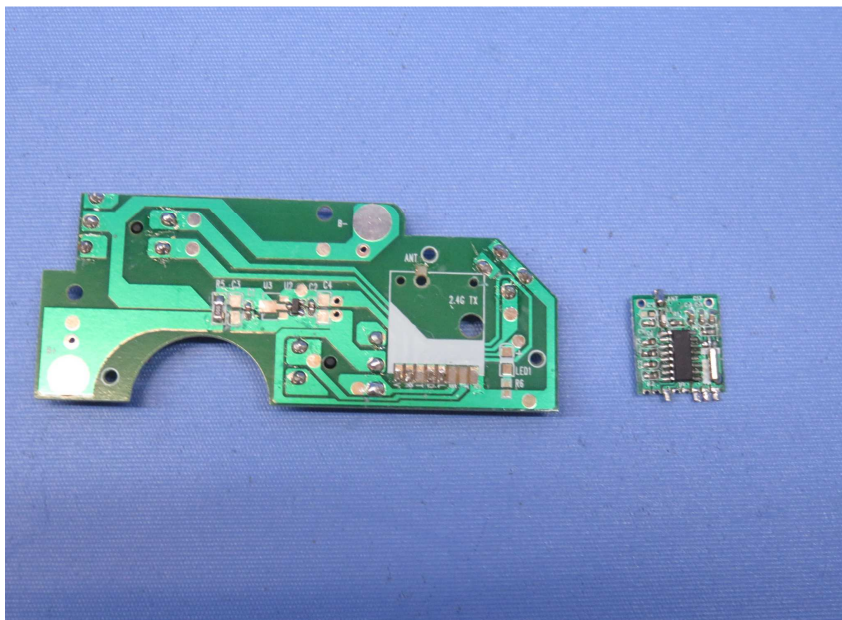

INTERTEK TESTING SERVICE

Report No.: 16031540HKG-005

Equipment Photographs

Model : 94385

(Internal)

INTERTEK TESTING SERVICE

Report No.: 16031540HKG-005

Equipment Photographs

Model : 94385

(Internal)

INTERTEK TESTING SERVICE

Report No.: 16031540HKG-005

Equipment Photographs

Model : 94385

(Internal)