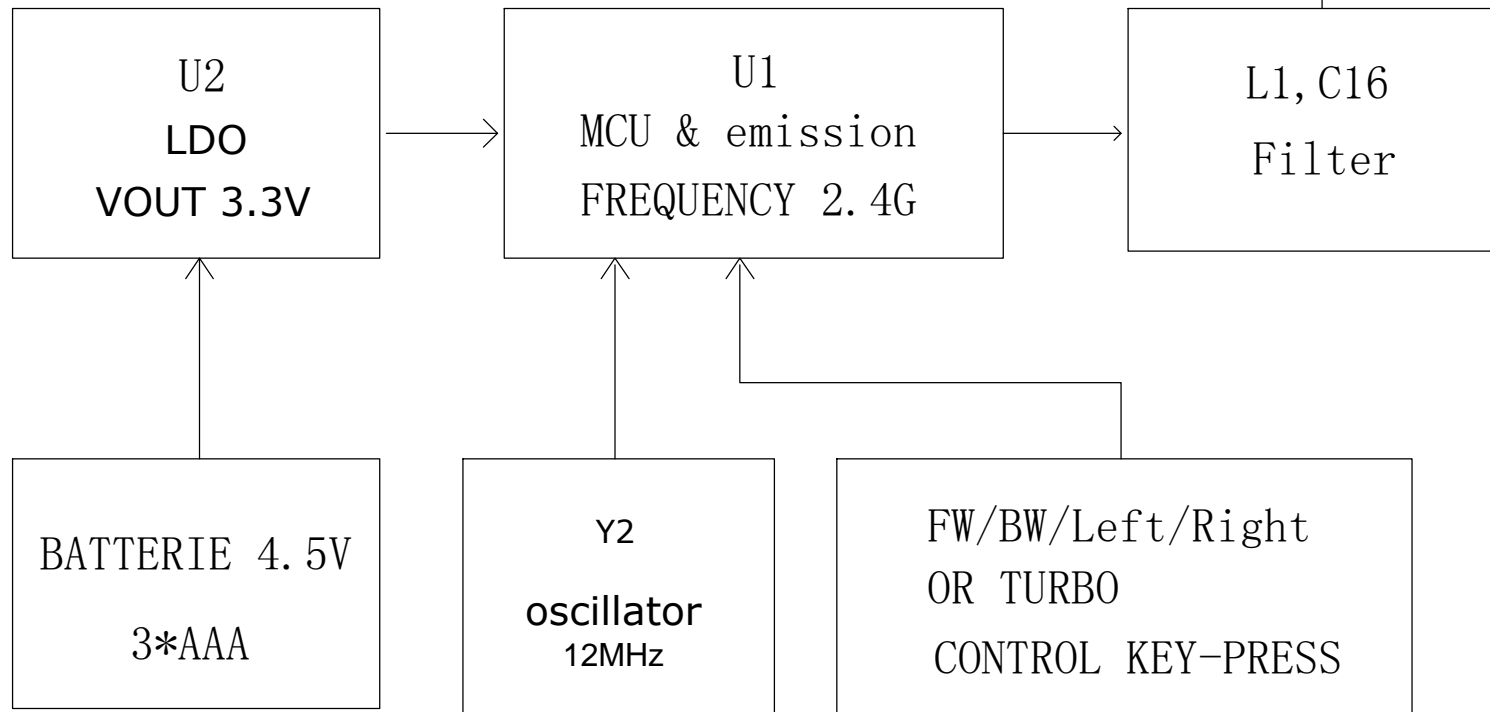

MODEL NO: 94130, 20090 series TX 2.4G  
 TX BLOCK DIAGRAM  
 PAGE NO:1 OF 1  
 APPLICANT: TOY STATE INDUSTRIAL LTD

2410-2475MHz

TX ANTENNA

COMPANY: TOY STATE INDUSTRIAL LTD	
MODEL: 94130,20090 series TX BLOCK DIAGRAM	
VER: 00	
DWN. Tang	DATE: 2016.4.12
CHK. Wang	DATE: 2016.4.12
APP. Xiao	DATE: 2016.4.12

## 1. Block Diagram