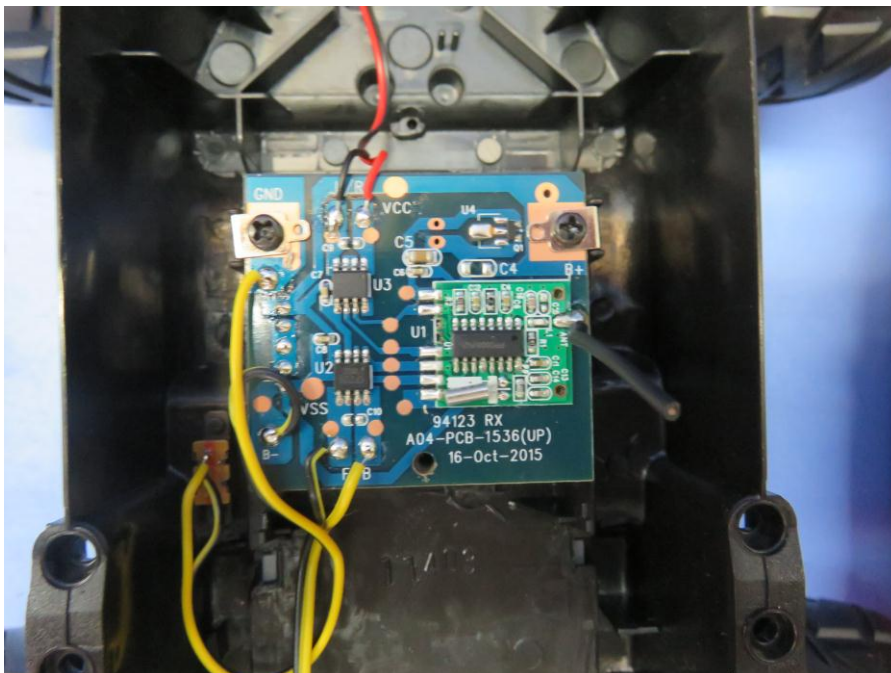

INTERTEK TESTING SERVICE

Report No.: 16020752HKG-001

Equipment Photographs

Model : 94370

(Internal)

INTERTEK TESTING SERVICE

Report No.: 16020752HKG-001

Equipment Photographs

Model : 94370

(Internal)

INTERTEK TESTING SERVICE

Report No.: 16020752HKG-001

Equipment Photographs

Model : 94370

(Internal)

INTERTEK TESTING SERVICE

Report No.: 16020752HKG-001

Equipment Photographs

Model : 94370

(Internal)

INTERTEK TESTING SERVICE

Report No.: 16020752HKG-001

Equipment Photographs

Model : 94370