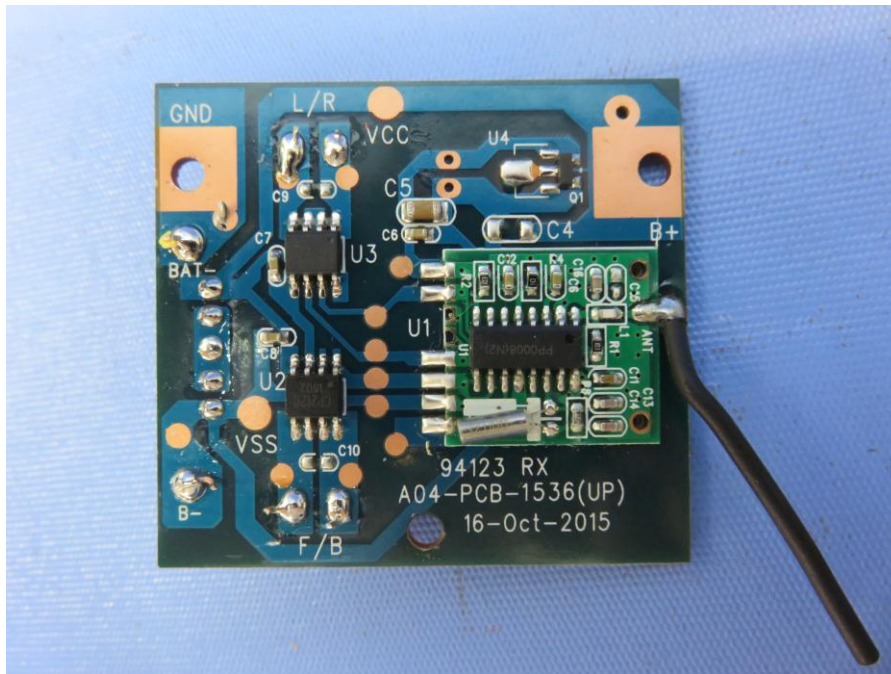

INTERTEK TESTING SERVICE

Report No.: 16020752HKG-001

Equipment Photographs

Model : 94370

(Internal)

INTERTEK TESTING SERVICE

Report No.: 16020752HKG-001

Equipment Photographs

Model : 94370

(Internal)

INTERTEK TESTING SERVICE

Report No.: 16020752HKG-001

Equipment Photographs

Model : 94370

(Internal)

INTERTEK TESTING SERVICE

Report No.: 16020752HKG-001

Equipment Photographs

Model : 94370

(Internal)

INTERTEK TESTING SERVICE

Report No.: 16020752HKG-001

Equipment Photographs

Model : 94370