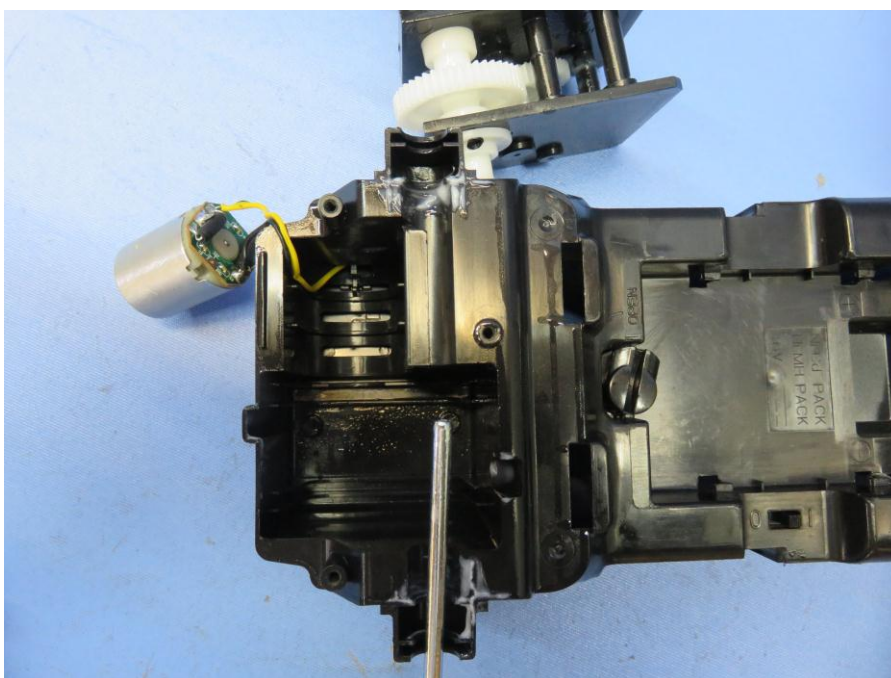

INTERTEK TESTING SERVICE

Report No.: 16020752HKG-001

Equipment Photographs

Model : 94370

(Internal)

INTERTEK TESTING SERVICE

Report No.: 16020752HKG-001

Equipment Photographs

Model : 94370

(Internal)

INTERTEK TESTING SERVICE

Report No.: 16020752HKG-001

Equipment Photographs

Model : 94370

(Internal)

INTERTEK TESTING SERVICE

Report No.: 16020752HKG-001

Equipment Photographs

Model : 94370

(Internal)

INTERTEK TESTING SERVICE

Report No.: 16020752HKG-001

Equipment Photographs

Model : 94370