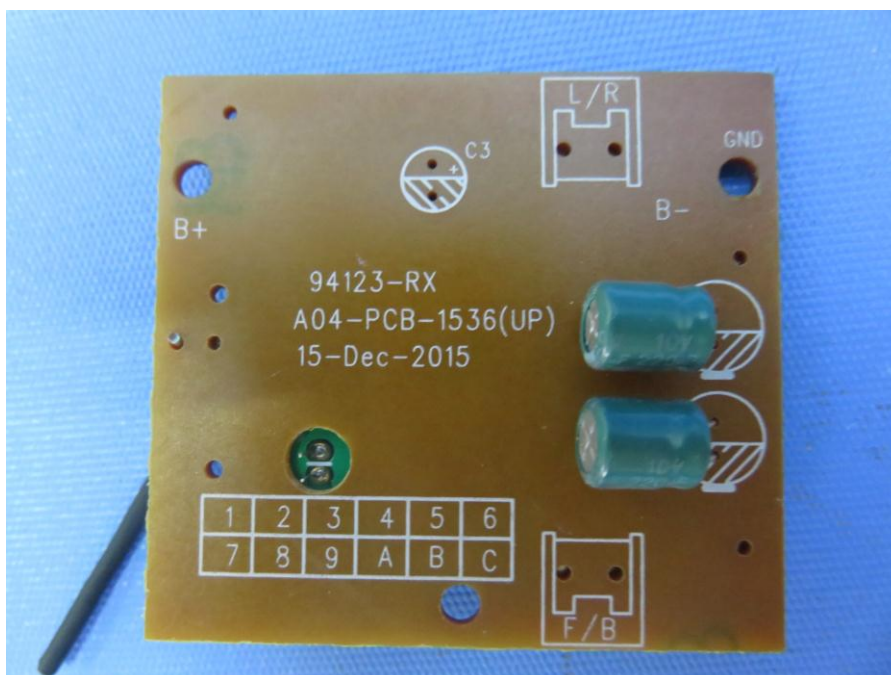

INTERTEK TESTING SERVICE

Report No.: 16020752HKG-001

Equipment Photographs

Model : 94370

(Internal)

INTERTEK TESTING SERVICE

Report No.: 16020752HKG-001

Equipment Photographs

Model : 94370

(Internal)

INTERTEK TESTING SERVICE

Report No.: 16020752HKG-001

Equipment Photographs

Model : 94370

(Internal)

INTERTEK TESTING SERVICE

Report No.: 16020752HKG-001

Equipment Photographs

Model : 94370

(Internal)

INTERTEK TESTING SERVICE

Report No.: 16020752HKG-001

Equipment Photographs

Model : 94370