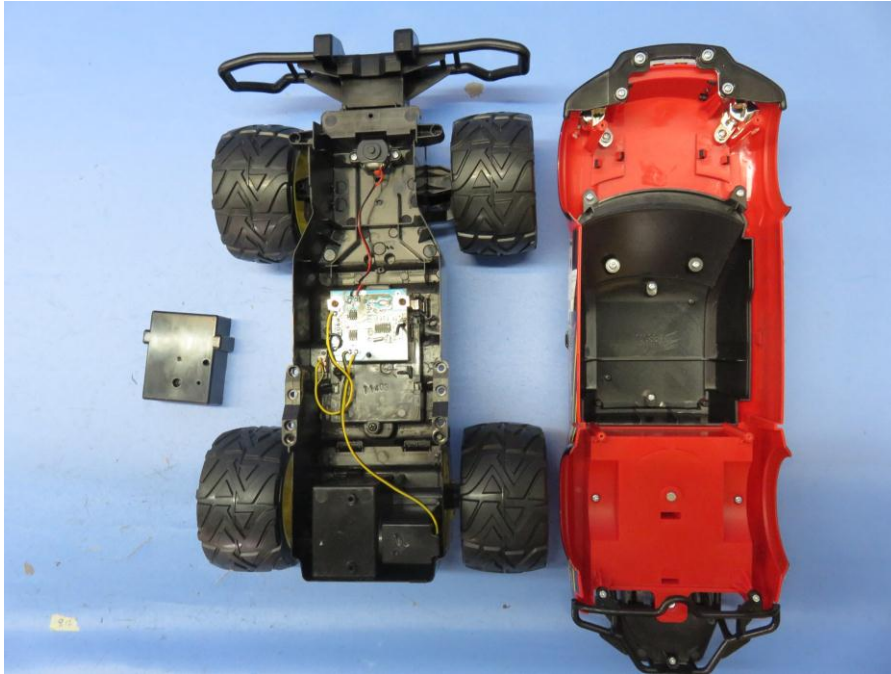

INTERTEK TESTING SERVICE

Report No.: 16020752HKG-001

Equipment Photographs

Model : 94370

(Internal)

INTERTEK TESTING SERVICE

Report No.: 16020752HKG-001

Equipment Photographs

Model : 94370

(Internal)

INTERTEK TESTING SERVICE

Report No.: 16020752HKG-001

Equipment Photographs

Model : 94370

(Internal)

INTERTEK TESTING SERVICE

Report No.: 16020752HKG-001

Equipment Photographs

Model : 94370

(Internal)

INTERTEK TESTING SERVICE

Report No.: 16020752HKG-001

Equipment Photographs

Model : 94370