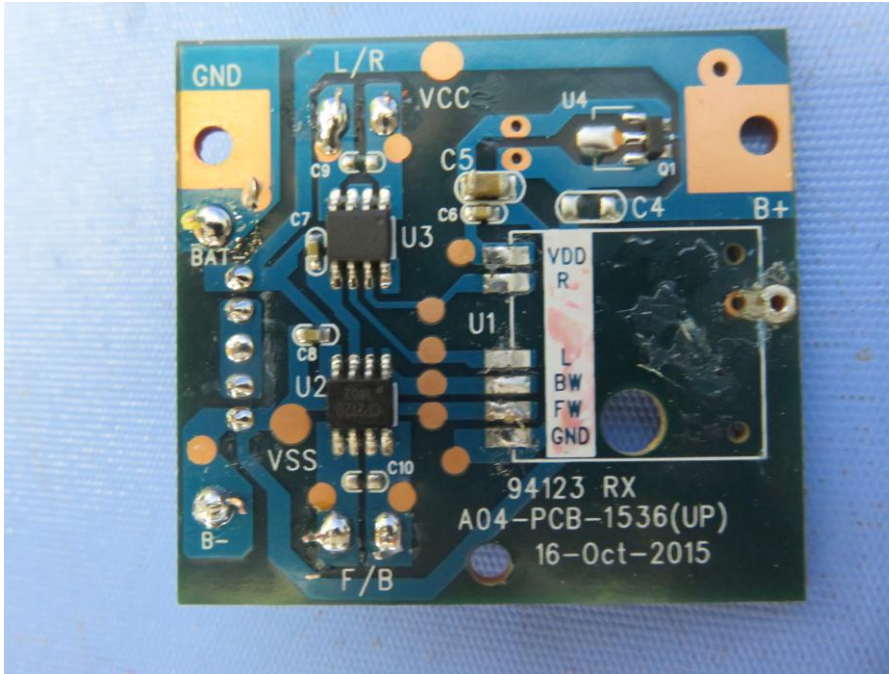

INTERTEK TESTING SERVICE

Report No.: 16020752HKG-001

Equipment Photographs

Model : 94370

(Internal)

INTERTEK TESTING SERVICE

Report No.: 16020752HKG-001

Equipment Photographs

Model : 94370

(Internal)

INTERTEK TESTING SERVICE

Report No.: 16020752HKG-001

Equipment Photographs

Model : 94370

(Internal)

INTERTEK TESTING SERVICE

Report No.: 16020752HKG-001

Equipment Photographs

Model : 94370

(Internal)

INTERTEK TESTING SERVICE

Report No.: 16020752HKG-001

Equipment Photographs

Model : 94370