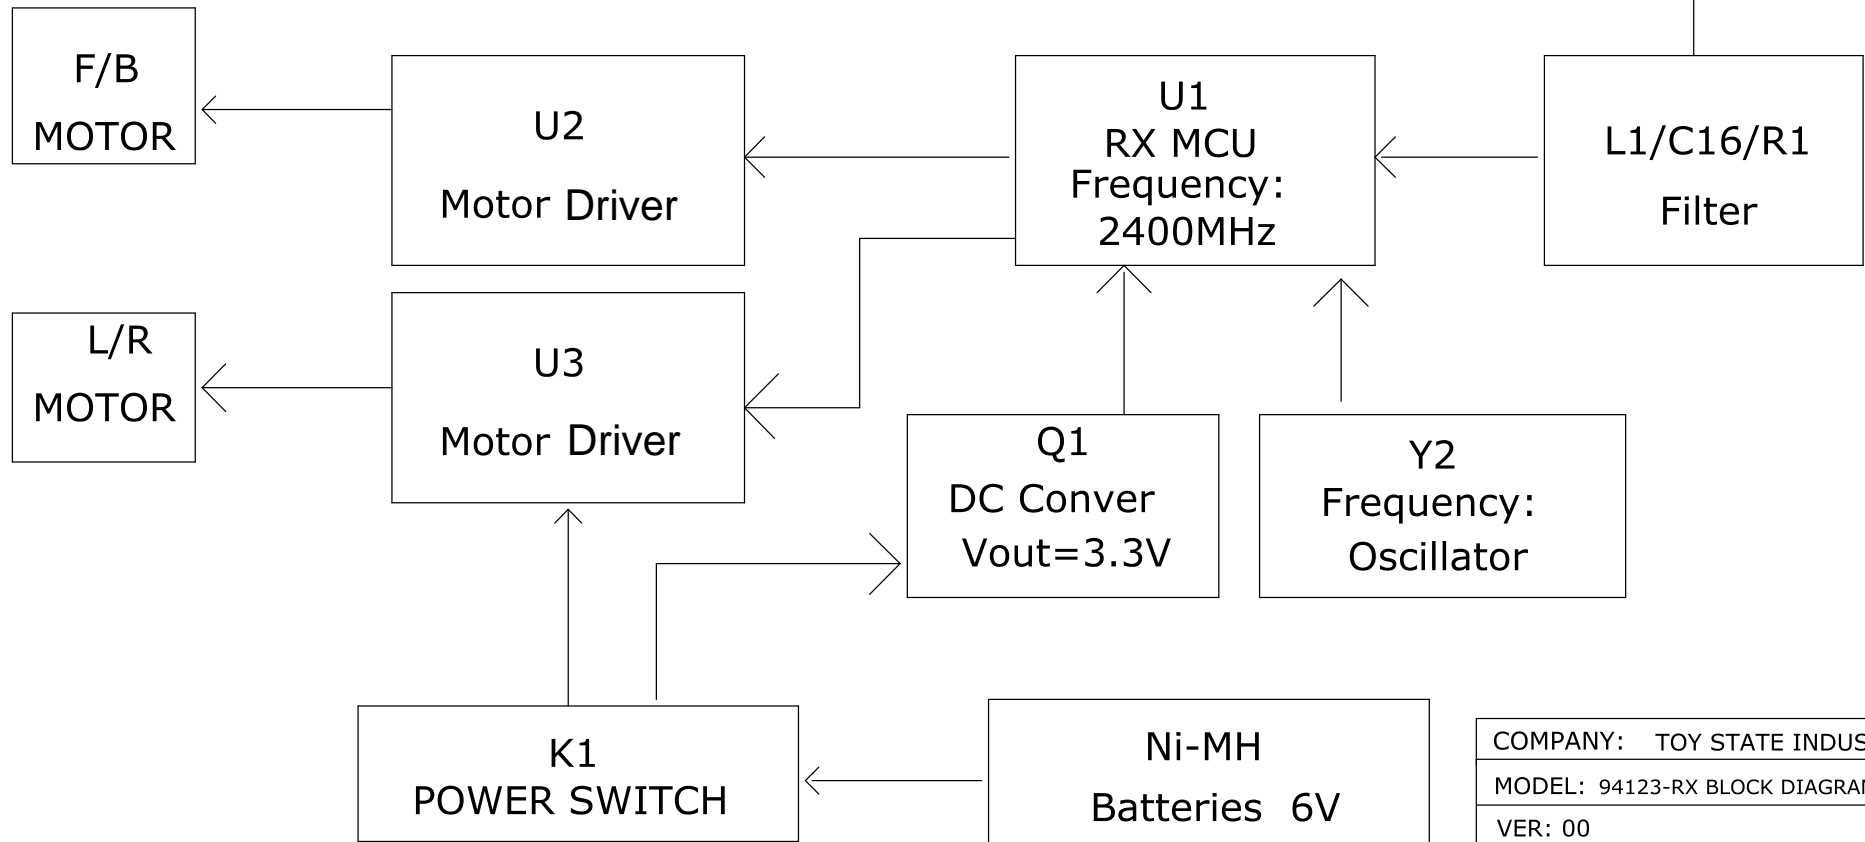

MODEL NO: 94123 RX

RX BLOCK DIAGRAM

PAGE NO:1 OF 1

APPLICANT: TOY STATE INDUSTRIAL LTD

RX ANTENNA  
2410-2475MHz

COMPANY: TOY STATE INDUSTRIAL LTD	
MODEL: 94123-RX BLOCK DIAGRAM(2400MHZ)	
VER: 00	
DWN. Angelo	DATE: 25-Jan-2016
CHK. Wang	DATE: 26-Jan-2016
APP. Xiao	DATE: 26-Jan-2016