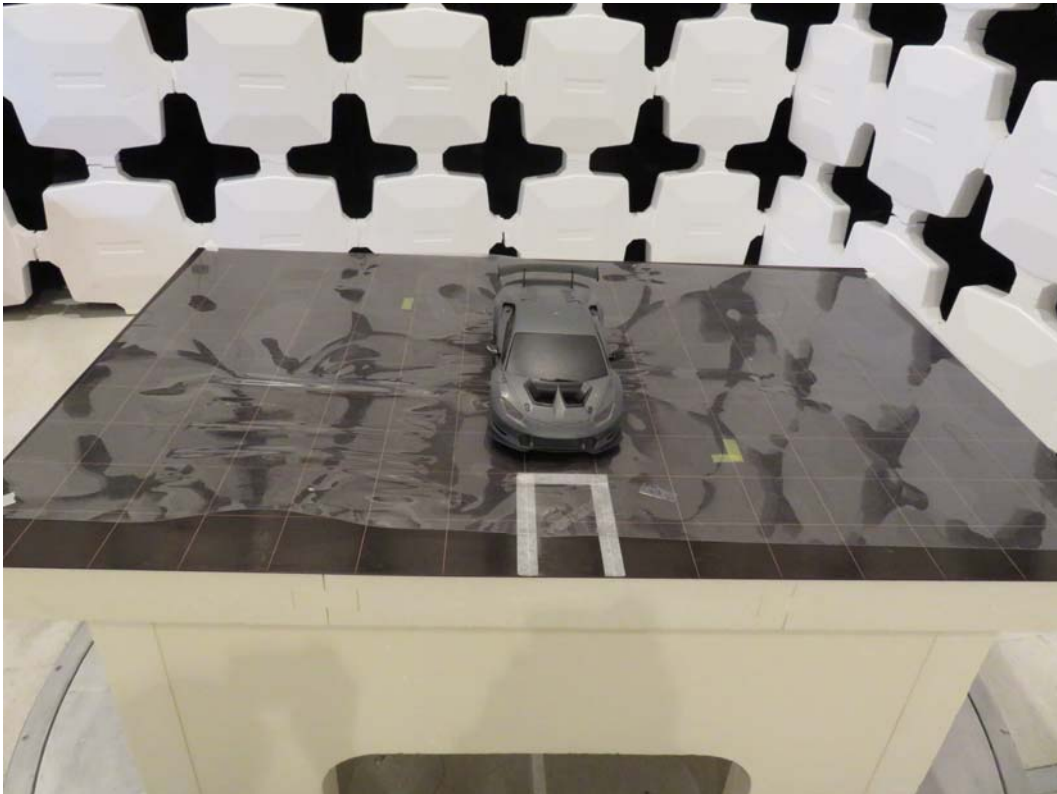

Configuration Photographs

Worst-Case Radiated Emissions

(Back View)

Model : **94316**

Configuration Photographs

Worst-Case Radiated Emissions

(Front View)

Model : **94316**

INTERTEK TESTING SERVICE

Report No: 16031179HKG-002

Configuration Photographs

Worst-Case Radiated Emissions

(Back View)

Model : **94316**