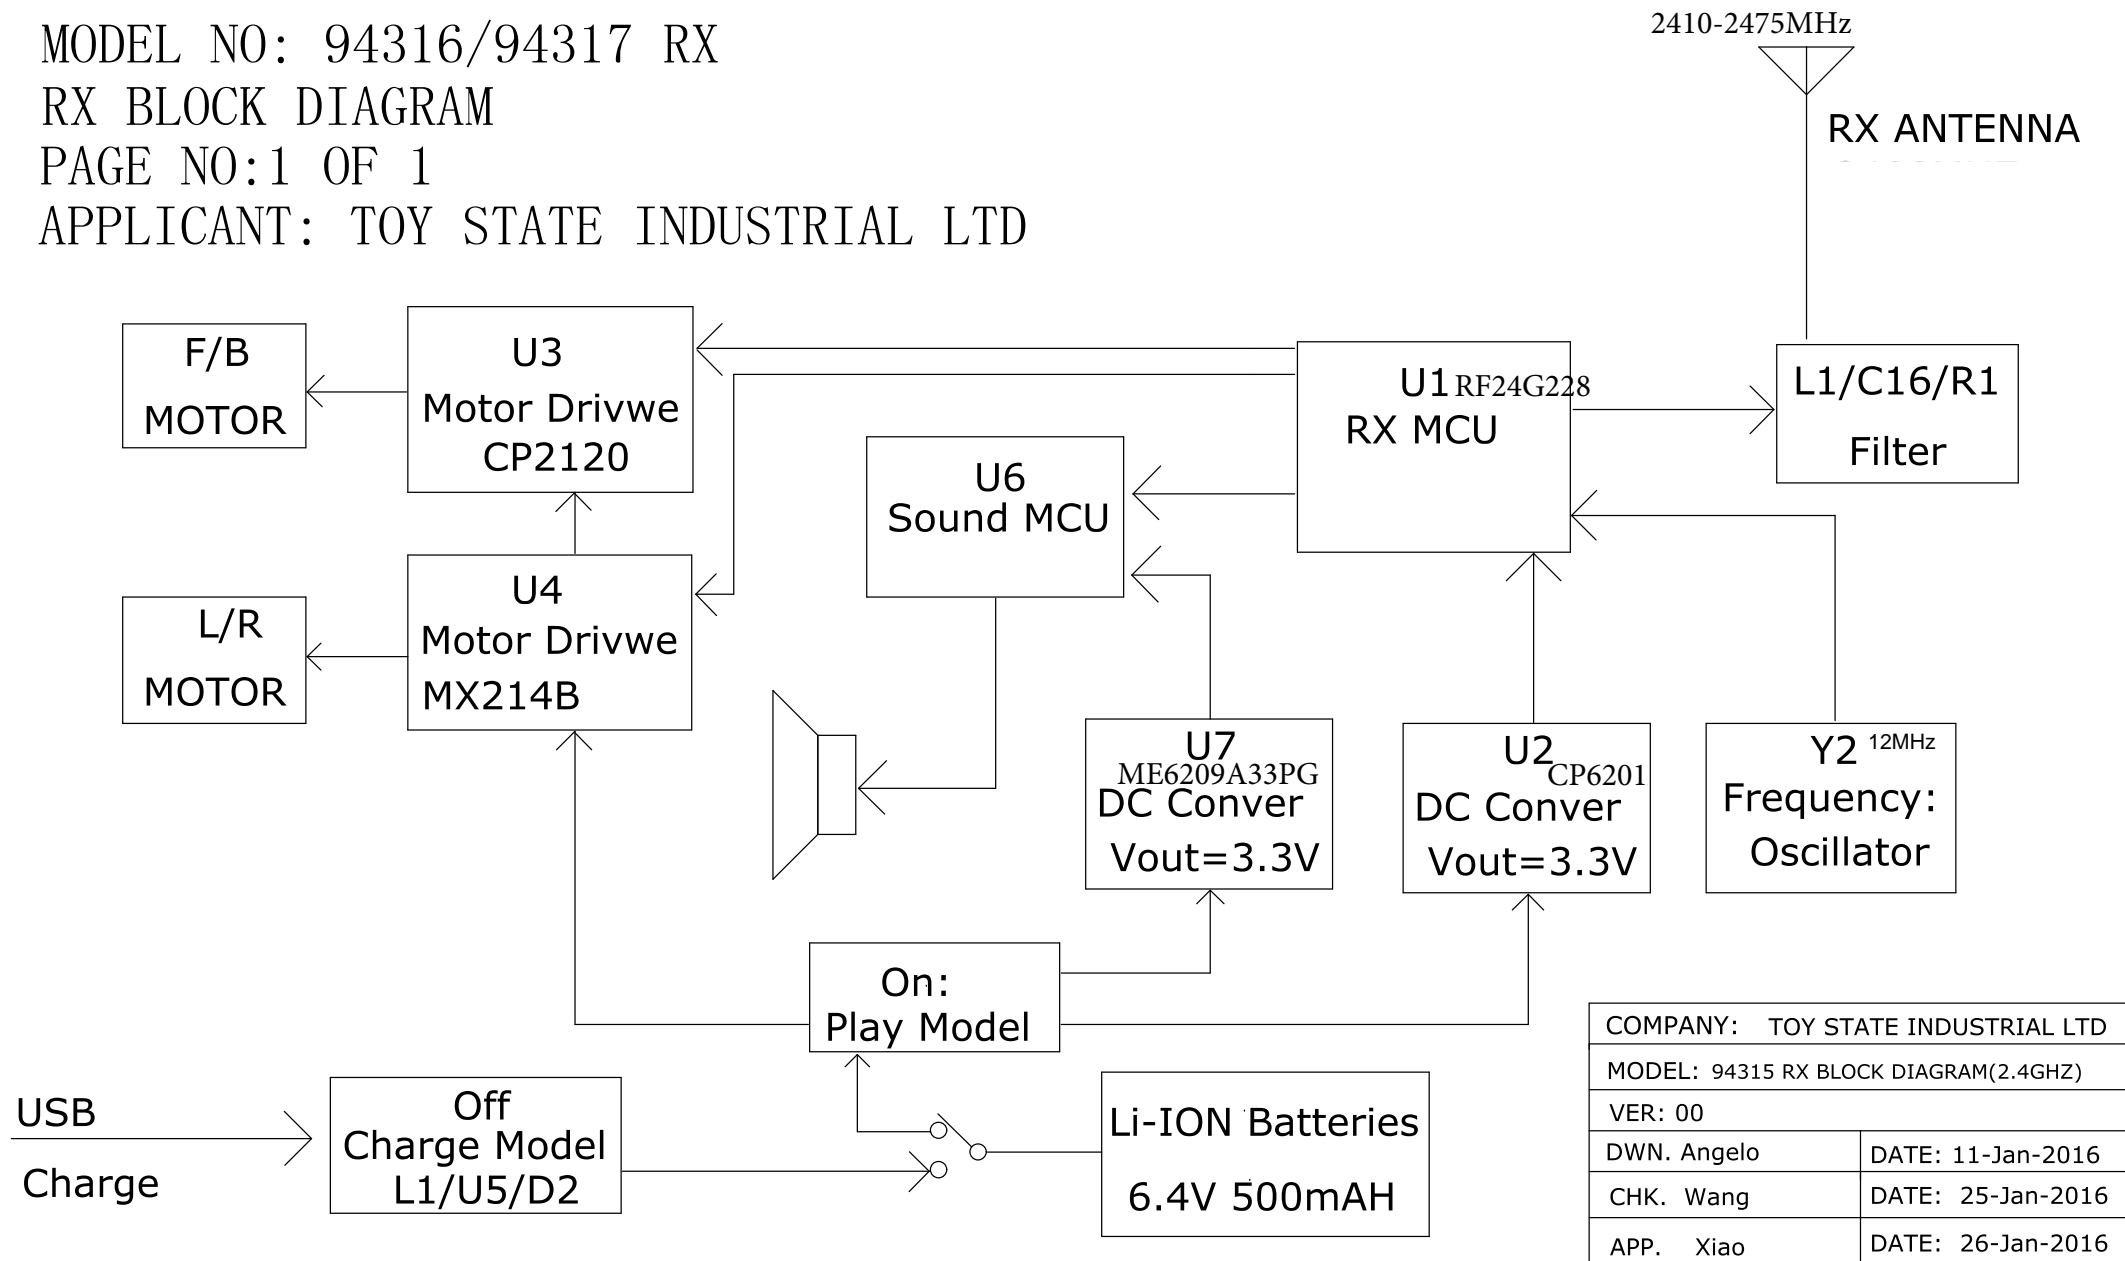

MODEL NO: 94316/94317 RX

RX BLOCK DIAGRAM

PAGE NO:1 OF 1

APPLICANT: TOY STATE INDUSTRIAL LTD

COMPANY: TOY STATE INDUSTRIAL LTD	
MODEL: 94315 RX BLOCK DIAGRAM(2.4GHZ)	
VER: 00	
DWN. Angelo	DATE: 11-Jan-2016
CHK. Wang	DATE: 25-Jan-2016
APP. Xiao	DATE: 26-Jan-2016

1. Block Diagram