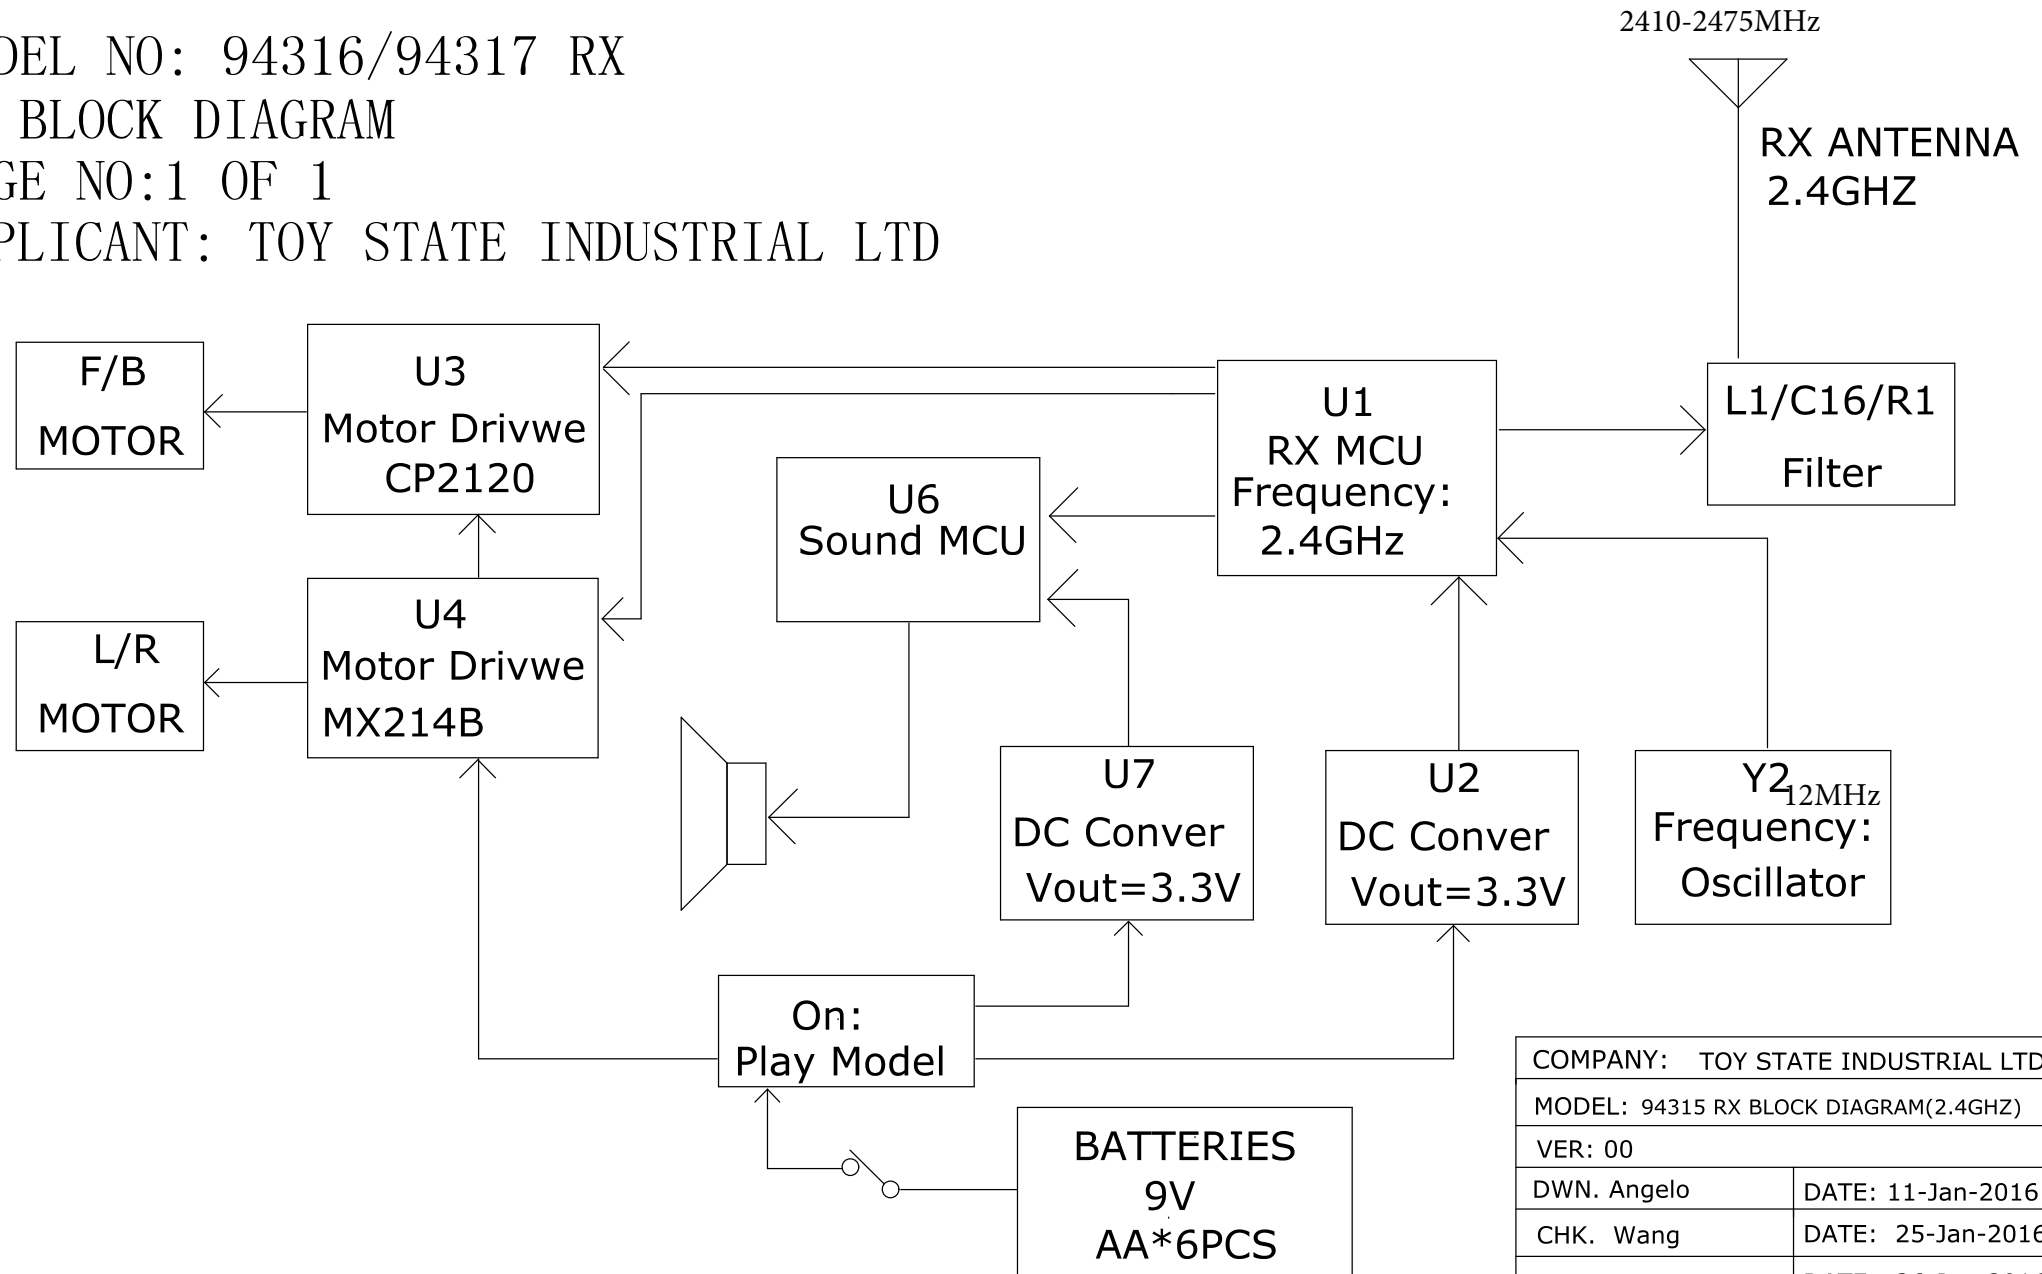

MODEL NO: 94316/94317 RX

RX BLOCK DIAGRAM

PAGE NO:1 OF 1

APPLICANT: TOY STATE INDUSTRIAL LTD

COMPANY: TOY STATE INDUSTRIAL LTD	
MODEL: 94315 RX BLOCK DIAGRAM(2.4GHZ)	
VER: 00	
DWN. Angelo	DATE: 11-Jan-2016
CHK. Wang	DATE: 25-Jan-2016
APP. Xiao	DATE: 26-Jan-2016

1. Block Diagram