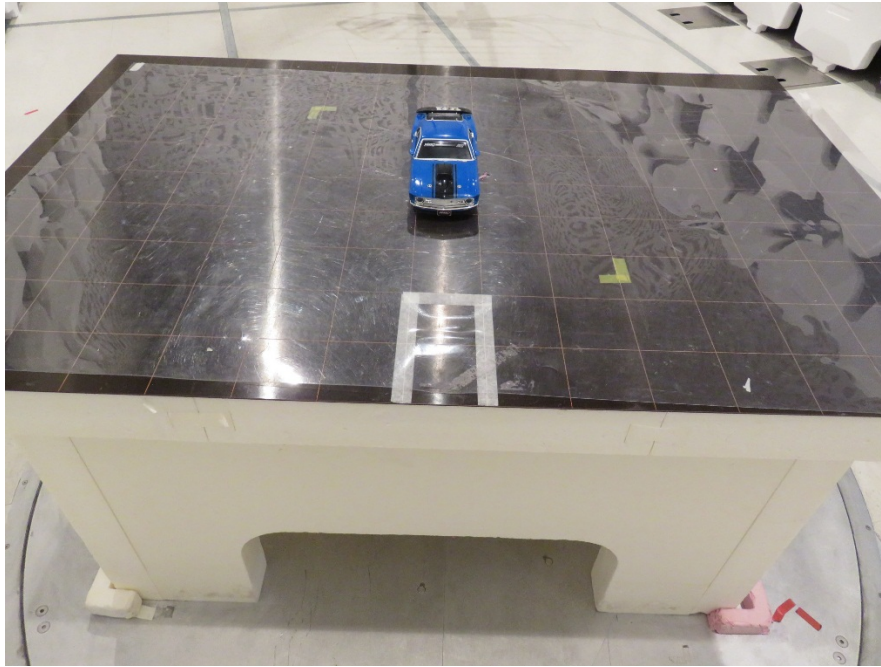

ENTERTEK TESTING SERVICE

Equipment Photographs

Model: 94261

(Radiated Emission Test Setup)

INTERTEK TESTING SERVICE

FCC ID: V9Q-94260R24