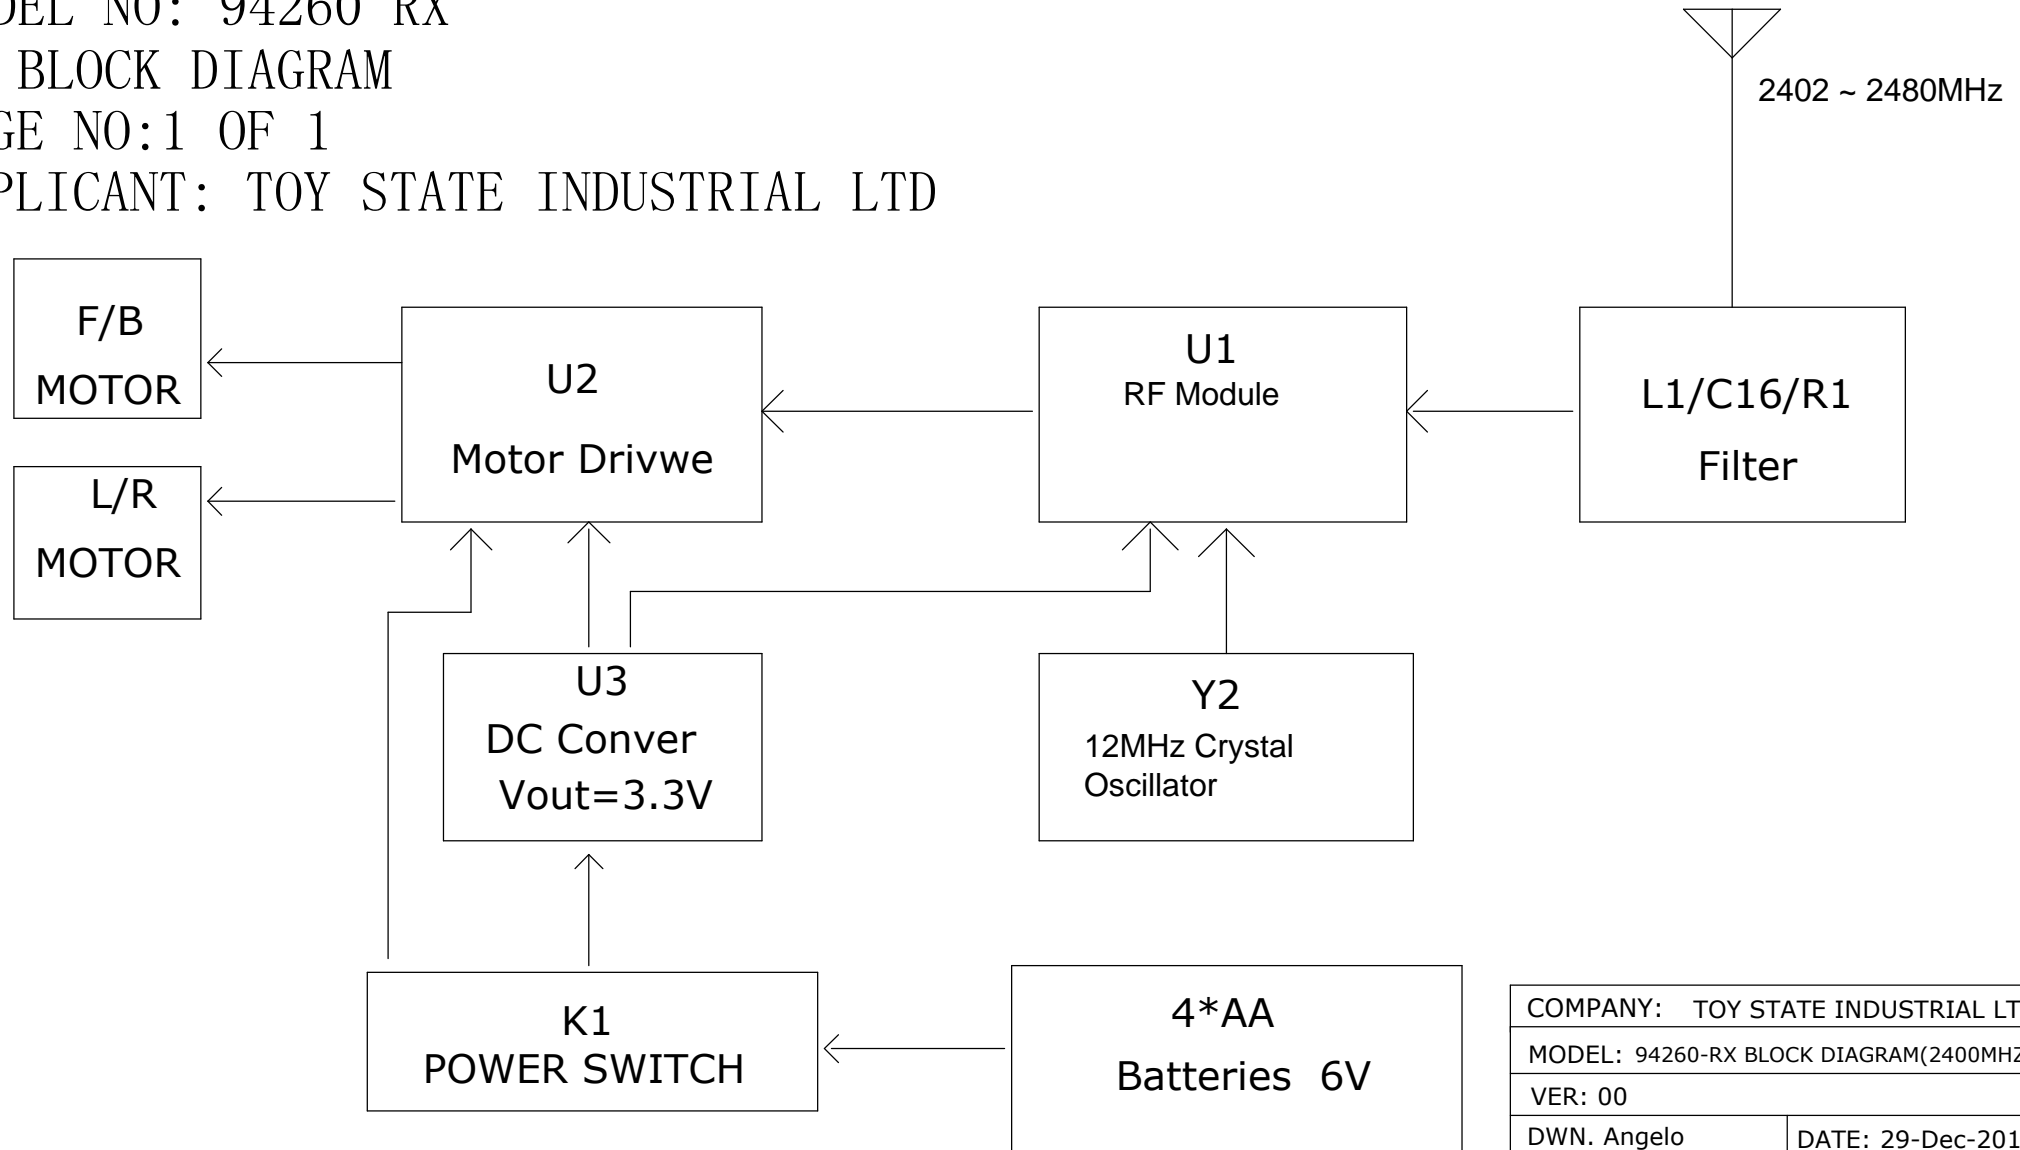

MODEL NO: 94260 RX

RX BLOCK DIAGRAM

PAGE NO:1 OF 1

APPLICANT: TOY STATE INDUSTRIAL LTD

COMPANY: TOY STATE INDUSTRIAL LTD	
MODEL: 94260-RX BLOCK DIAGRAM(2400MHZ)	
VER: 00	
DWN. Angelo	DATE: 29-Dec-2015
CHK. Wang	DATE: 30-Dec-2015
APP. Xiao	DATE: 30-Dec-2015