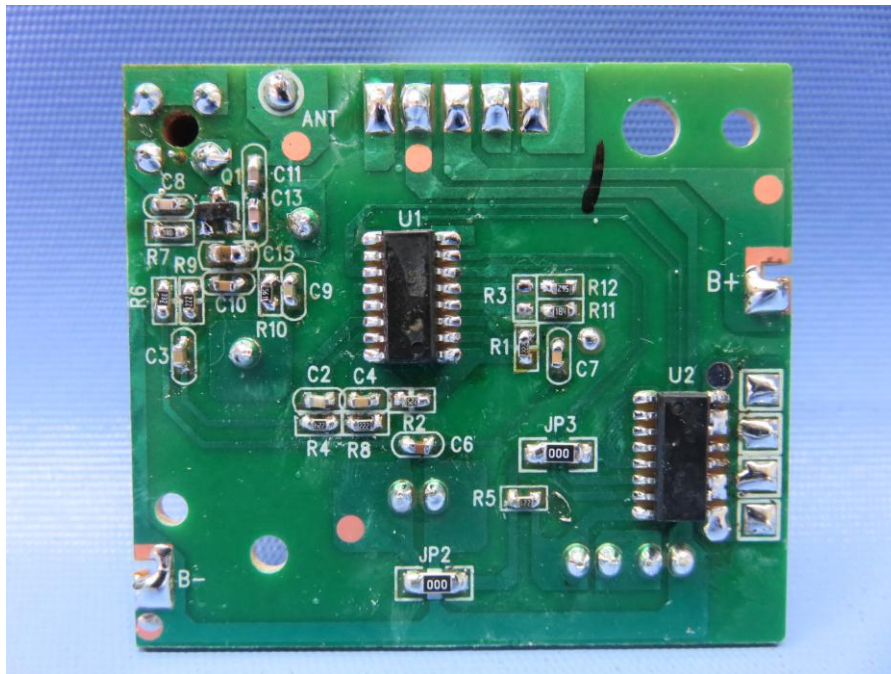

INTERTEK TESTING SERVICE

Report No.: 16120189HKG-001

Equipment Photographs

Model : 94206

(Internal)

INTERTEK TESTING SERVICE

Report No.: 16120189HKG-001

Equipment Photographs

Model : 94206

(Internal)

INTERTEK TESTING SERVICE

Report No.: 16120189HKG-001

Equipment Photographs

Model : 94206

(Internal)