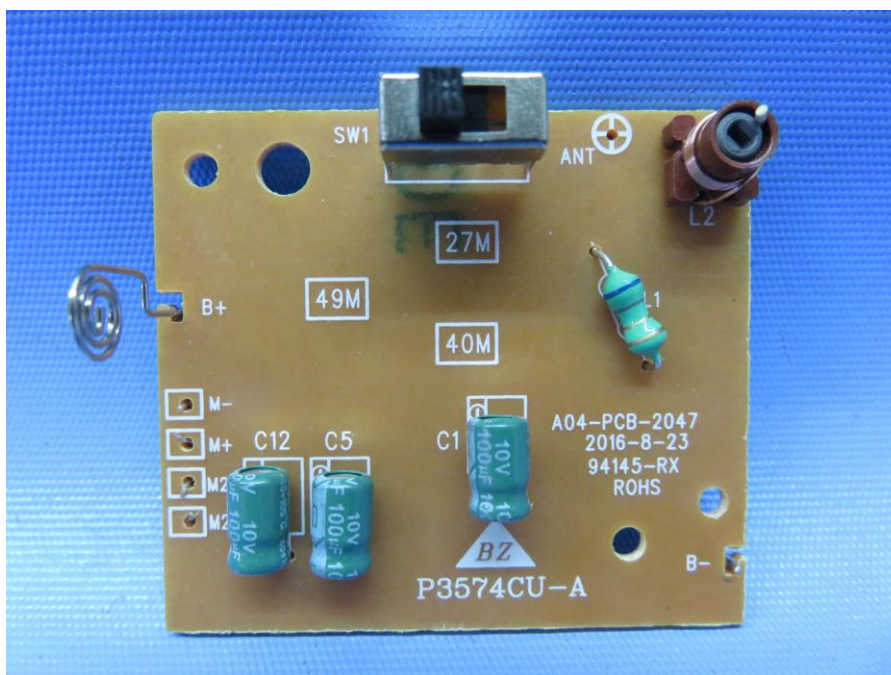

INTERTEK TESTING SERVICE

Report No.: 16120189HKG-001

Equipment Photographs

Model : 94206

(Internal)

INTERTEK TESTING SERVICE

Report No.: 16120189HKG-001

Equipment Photographs

Model : 94206

(Internal)

INTERTEK TESTING SERVICE

Report No.: 16120189HKG-001

Equipment Photographs

Model : 94206

(Internal)