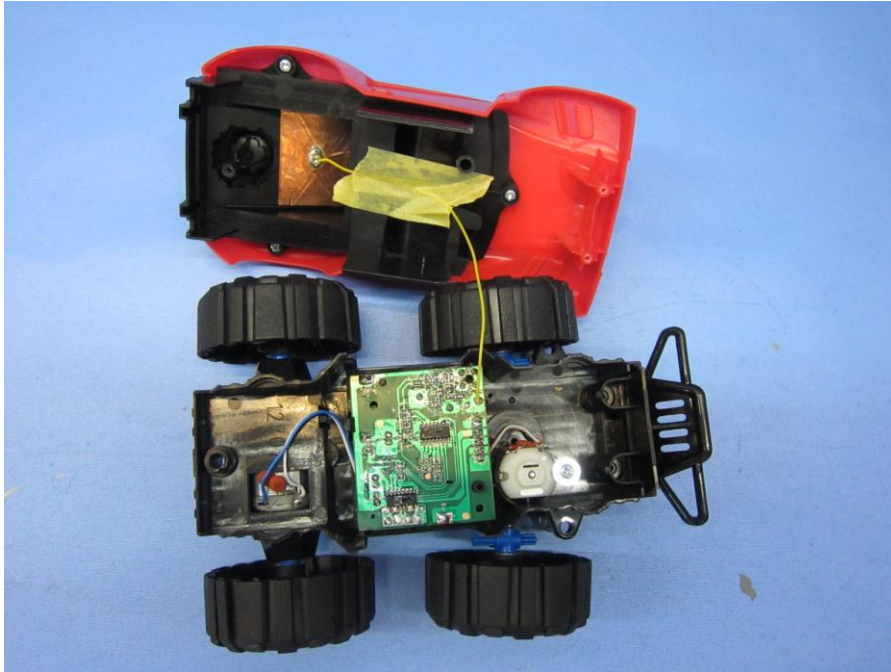

INTERTEK TESTING SERVICE

Report No.: 16120189HKG-001

Equipment Photographs

Model : 94206

(Internal)

INTERTEK TESTING SERVICE

Report No.: 16120189HKG-001

Equipment Photographs

Model : 94206

(Internal)

INTERTEK TESTING SERVICE

Report No.: 16120189HKG-001

Equipment Photographs

Model : 94206

(Internal)