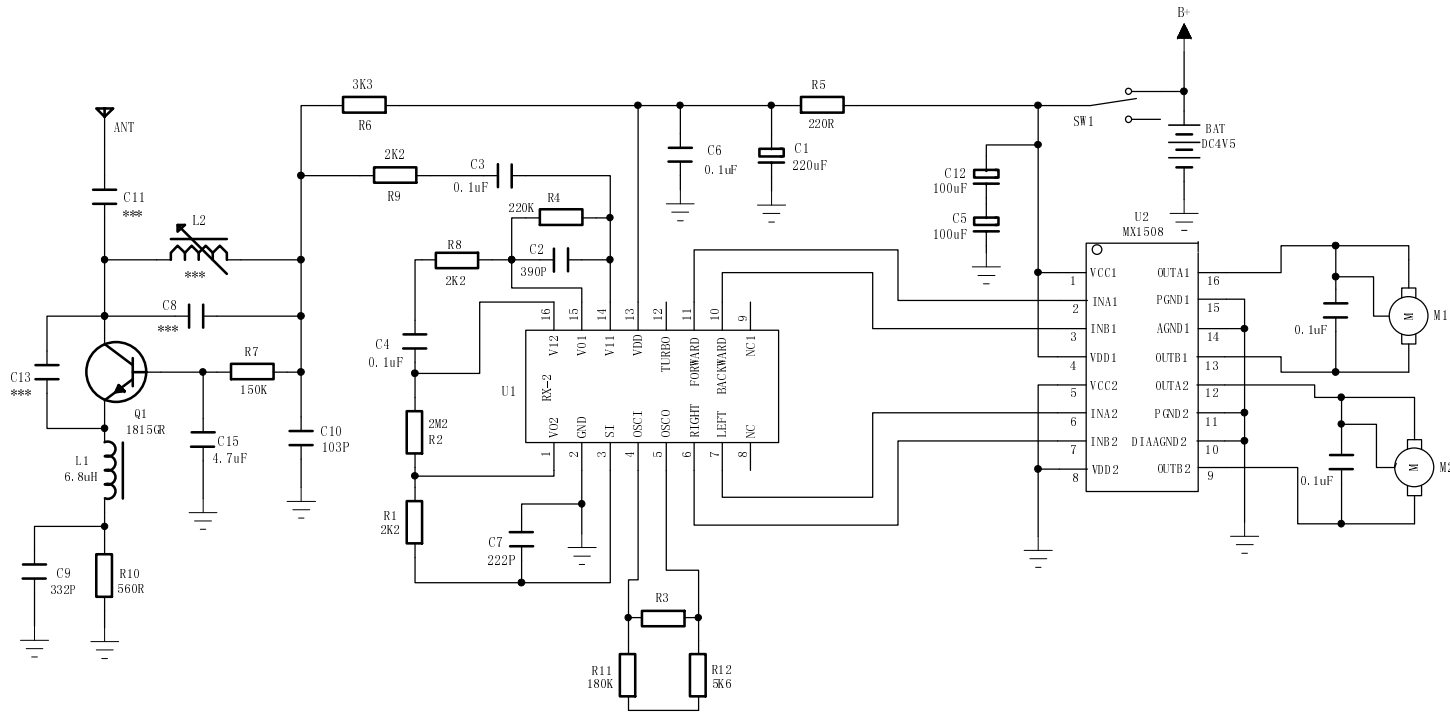

深圳南岭玩具制品有限公司

94206 RX 原理图

表号:28-F-004
版本:A/0

半品货号
P02-COB/3-2047A/B/C
适用成品小货号
94207 (17)G (UP) 94207 (17)GEU (UP)
94207 (17)GUS (UP) 94208 (17)RUS (UP)
94208 (17)R (UP) 94208 (17)REU (UP)
适用成品大货号
94206

Note: Value non-specified = NC

	C13	C8	L2
27.145MHz	47P	30P	0.75uH
40.680MHz	33P	30P	0.35uH
49.860MHz	22P	15P	0.35uH

COMPANY: TOY STATE INDUSTRIAL LTD	
MODEL: 94206-RX 原理图 (27M/40M/49M)	
VER:	
DRAWN BY: Zhou	DATE: 2016-10-19
CHECK BY: Wang	DATE: 2016-10-19
APP. BY: Xiao	DATE: 2016-10-19