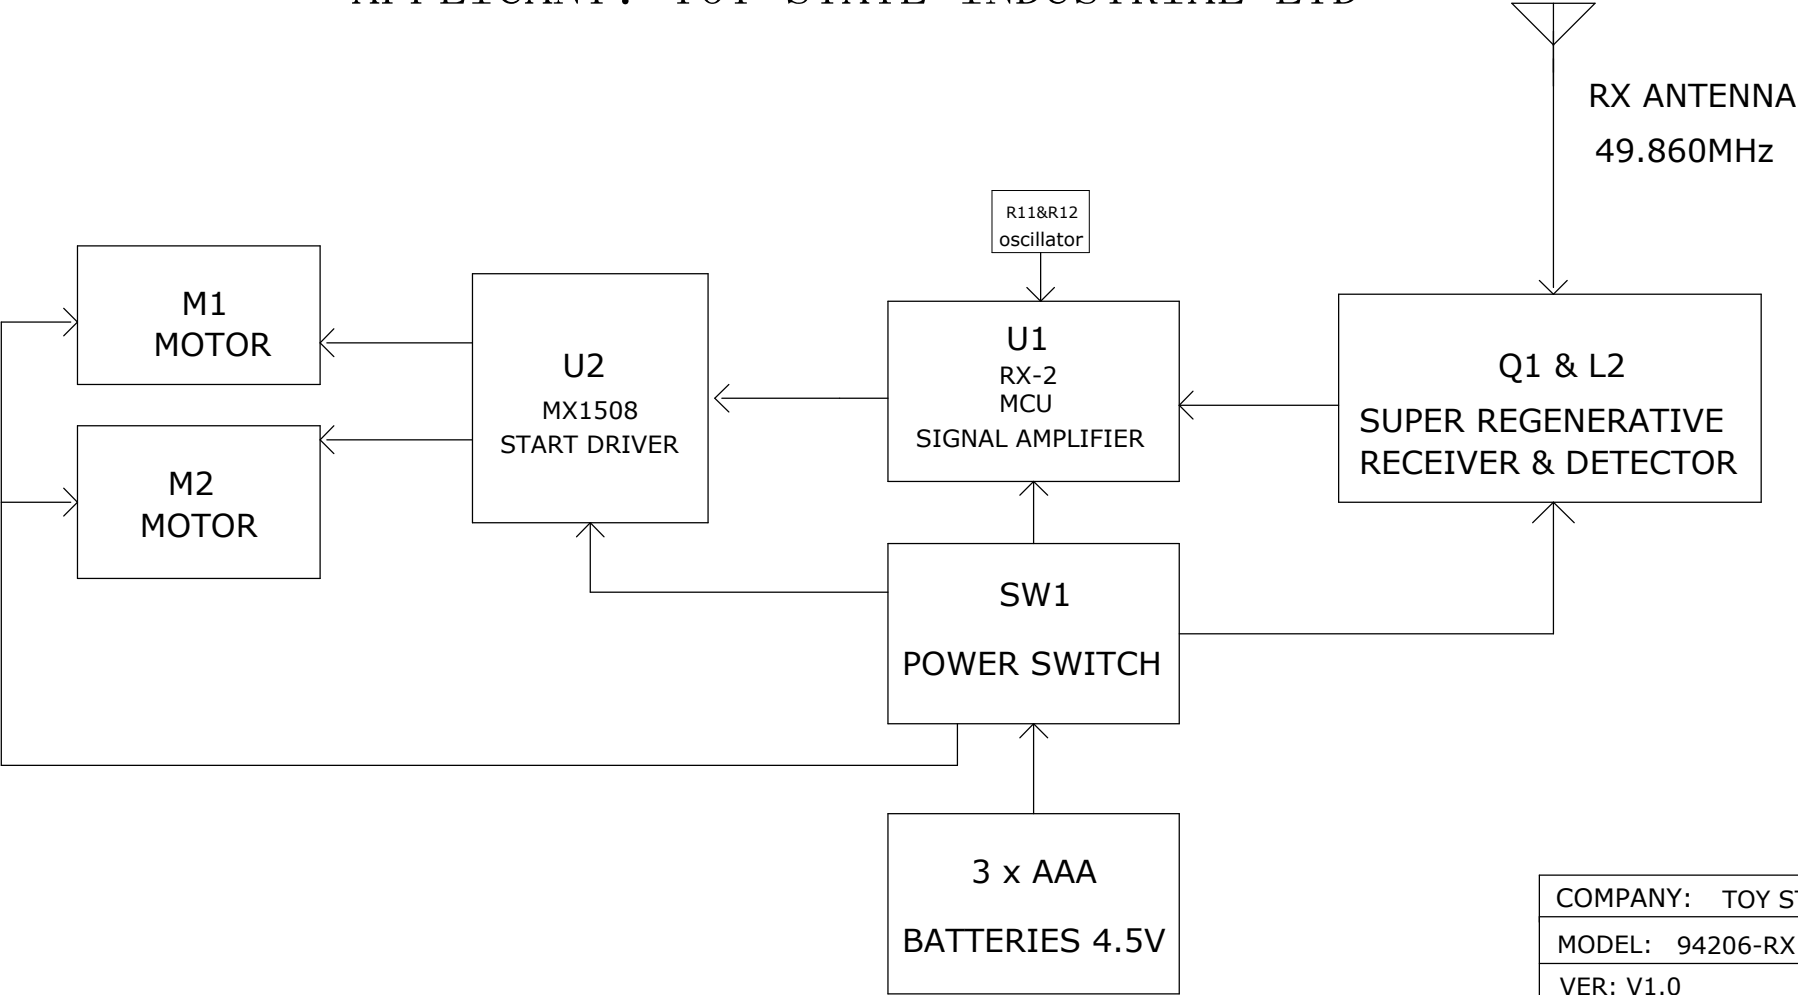

MODEL NO: 94206-RX  
 RX BLOCK DIAGRAM  
 PAGE NO:1 OF 1  
 APPLICANT: TOY STATE INDUSTRIAL LTD

COMPANY: TOY STATE INDUSTRIAL LTD	
MODEL: 94206-RX	
VER: V1.0	
DWN. Zhou	DATE: 2016-10-19
CHK. Wang	DATE: 2016-10-19
APP. Xiao	DATE: 2016-10-19