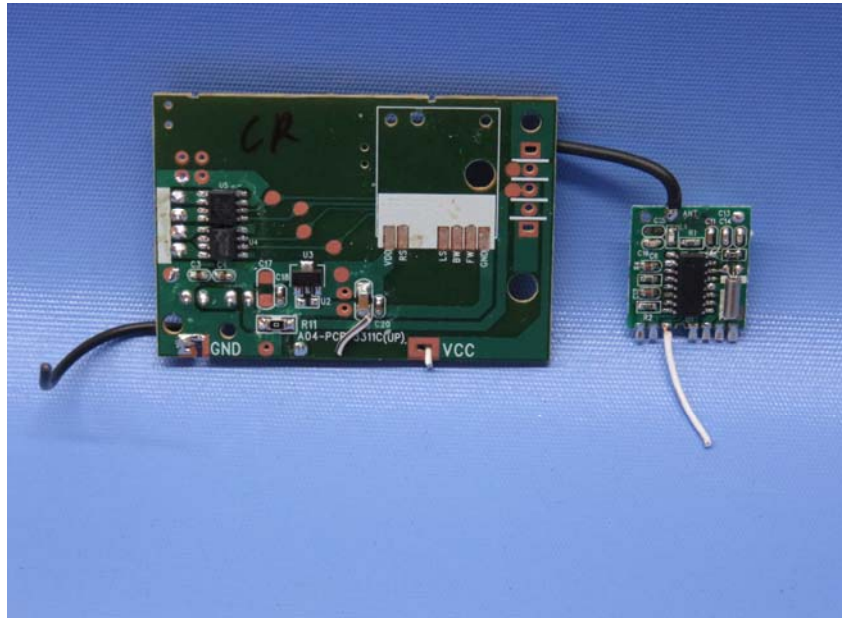

Model : 94195

(Internal)

FCC ID: V9Q-94195R24

INTERTEK TESTING SERVICE

Report No.: 16040642HKG-001

Equipment Photographs

Model : 94195

(Internal)

FCC ID: V9Q-94195R24

INTERTEK TESTING SERVICE

Report No.: 16040642HKG-001

Equipment Photographs

Model : 94195

(Internal)

FCC ID: V9Q-94195R24

INTERTEK TESTING SERVICE

Report No.: 16040642HKG-001

Equipment Photographs

Model : 94195

(Internal)

FCC ID: V9Q-94195R24