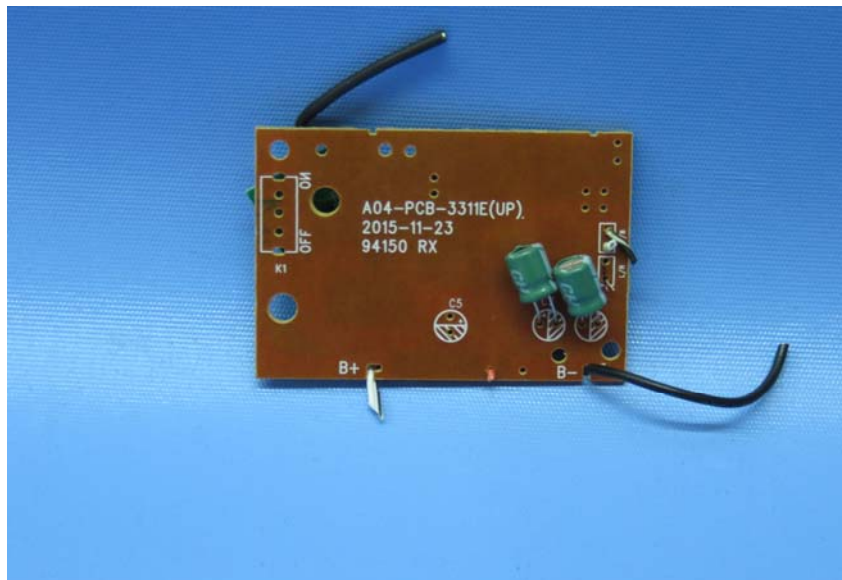

INTERTEK TESTING SERVICE

Report No.: 16040642HKG-001

Equipment Photographs

Model : 94195

(Internal)

INTERTEK TESTING SERVICE

Report No.: 16040642HKG-001

Equipment Photographs

Model : 94195

(Internal)

FCC ID: V9Q-94195R24

INTERTEK TESTING SERVICE

Report No.: 16040642HKG-001

Equipment Photographs

Model : 94195

(Internal)

FCC ID: V9Q-94195R24

INTERTEK TESTING SERVICE

Report No.: 16040642HKG-001

Equipment Photographs

Model : 94195

(Internal)

FCC ID: V9Q-94195R24

INTERTEK TESTING SERVICE

Report No.: 16040642HKG-001

Equipment Photographs

Model : 94195

(Internal)

FCC ID: V9Q-94195R24