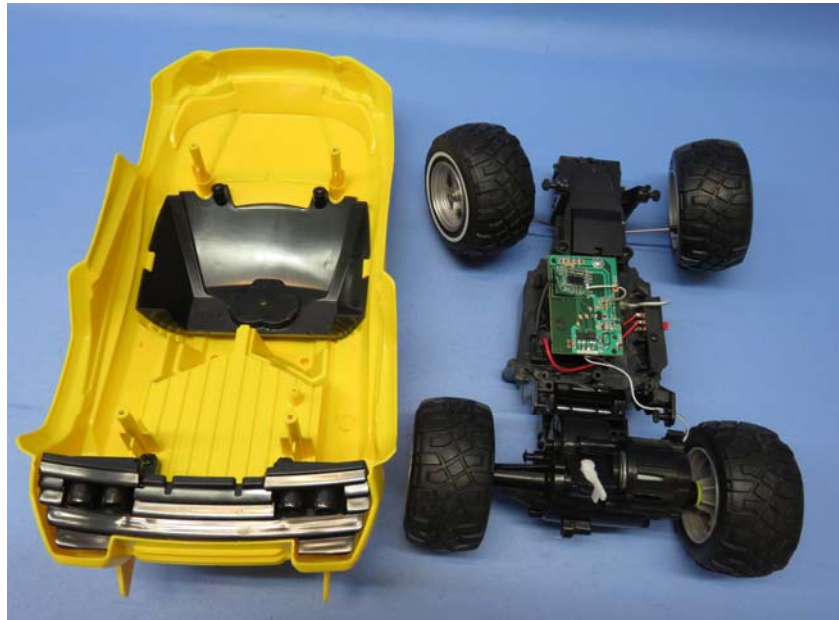

INTERTEK TESTING SERVICE

Report No.: 16040642HKG-001

Equipment Photographs

Model : 94195

(Internal)

INTERTEK TESTING SERVICE

Report No.: 16040642HKG-001

Equipment Photographs

Model : 94195

(Internal)

FCC ID: V9Q-94195R24

INTERTEK TESTING SERVICE

Report No.: 16040642HKG-001

Equipment Photographs

Model : 94195

(Internal)