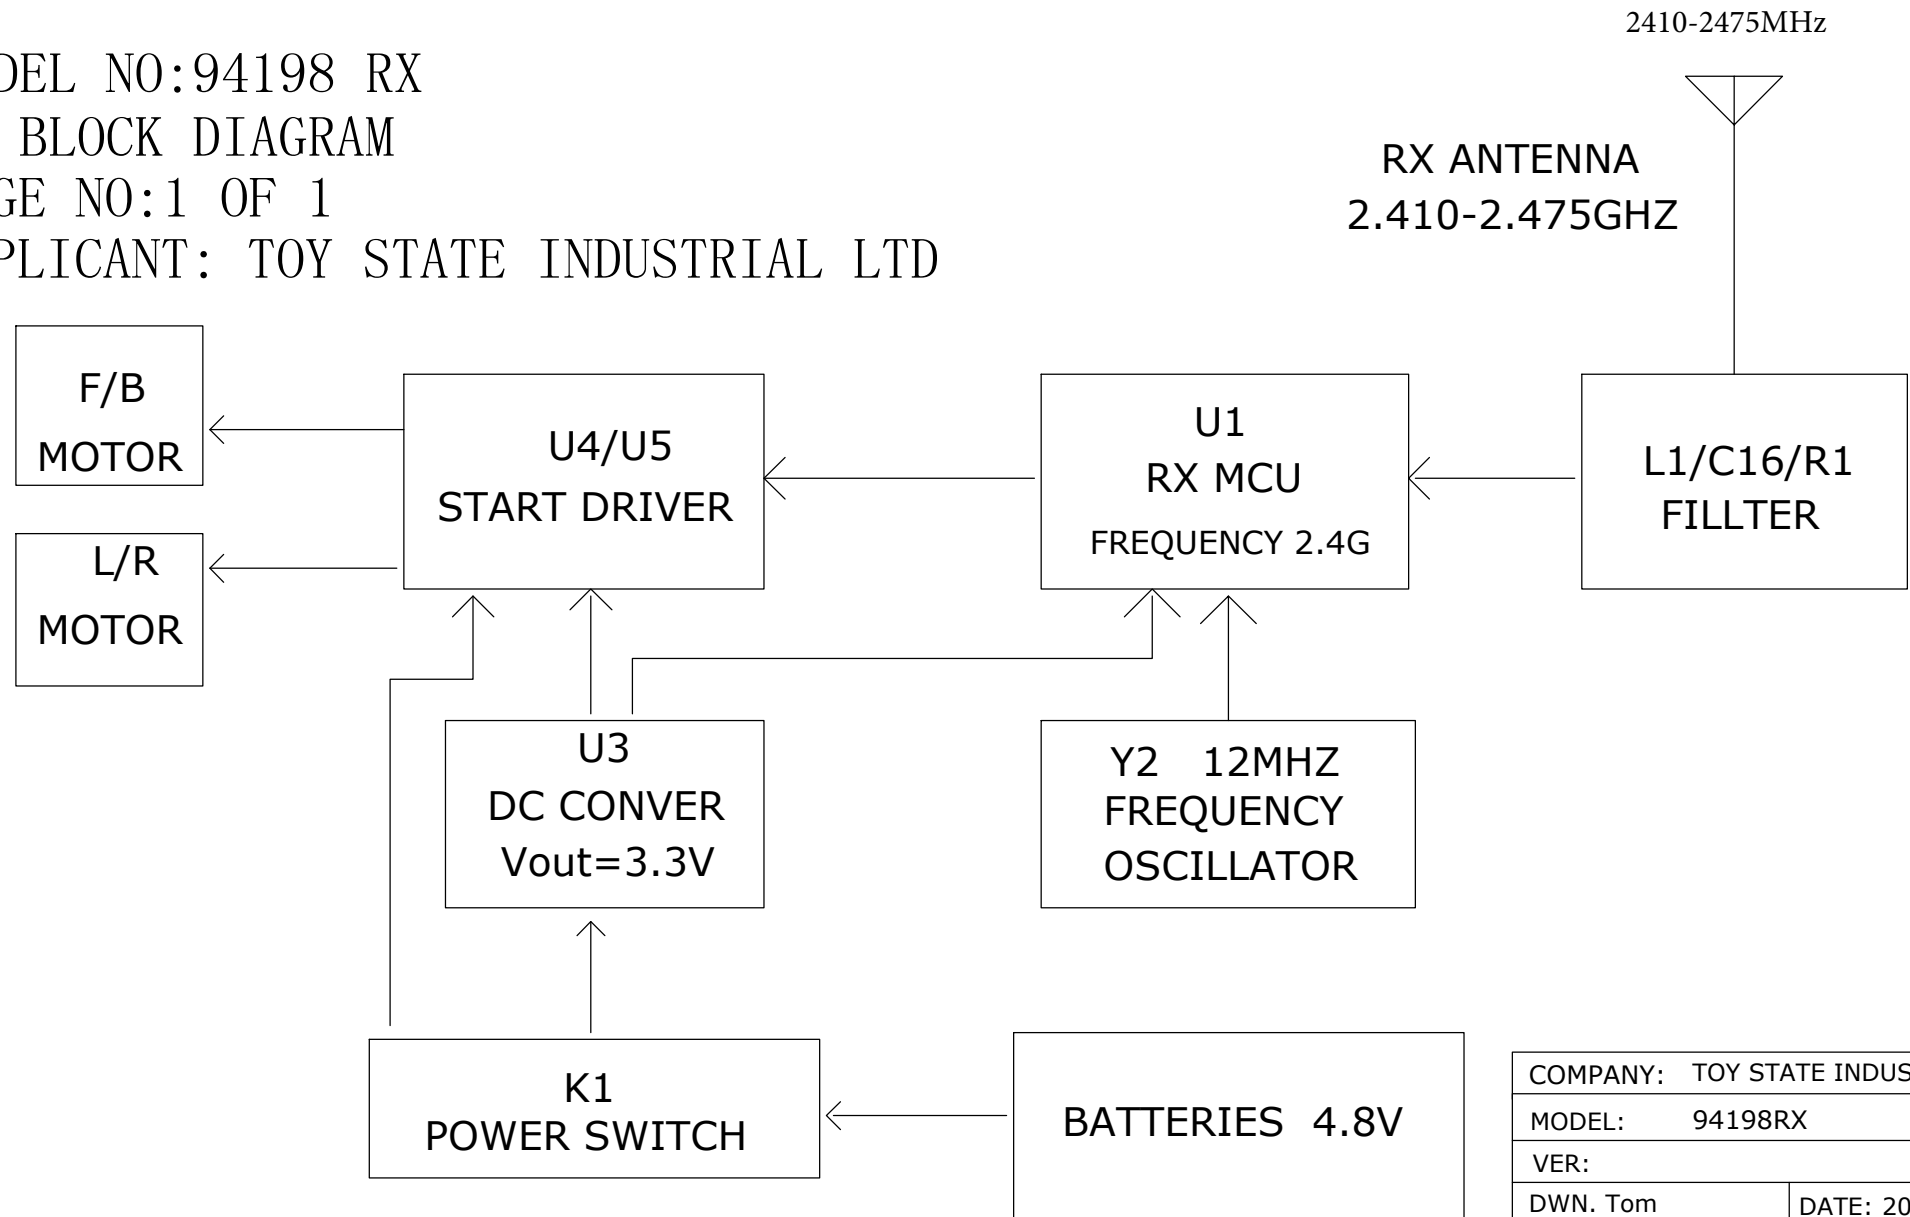

MODEL NO:94198 RX

RX BLOCK DIAGRAM

PAGE NO:1 OF 1

APPLICANT: TOY STATE INDUSTRIAL LTD

COMPANY: TOY STATE INDUSTRIAL LTD	
MODEL: 94198RX	
VER:	
DWN. Tom	DATE: 2015.01.20
CHK. Wang	DATE: 2015.01.20
APP. Xiao	DATE: 2015.01.20

### 1. Block Diagram